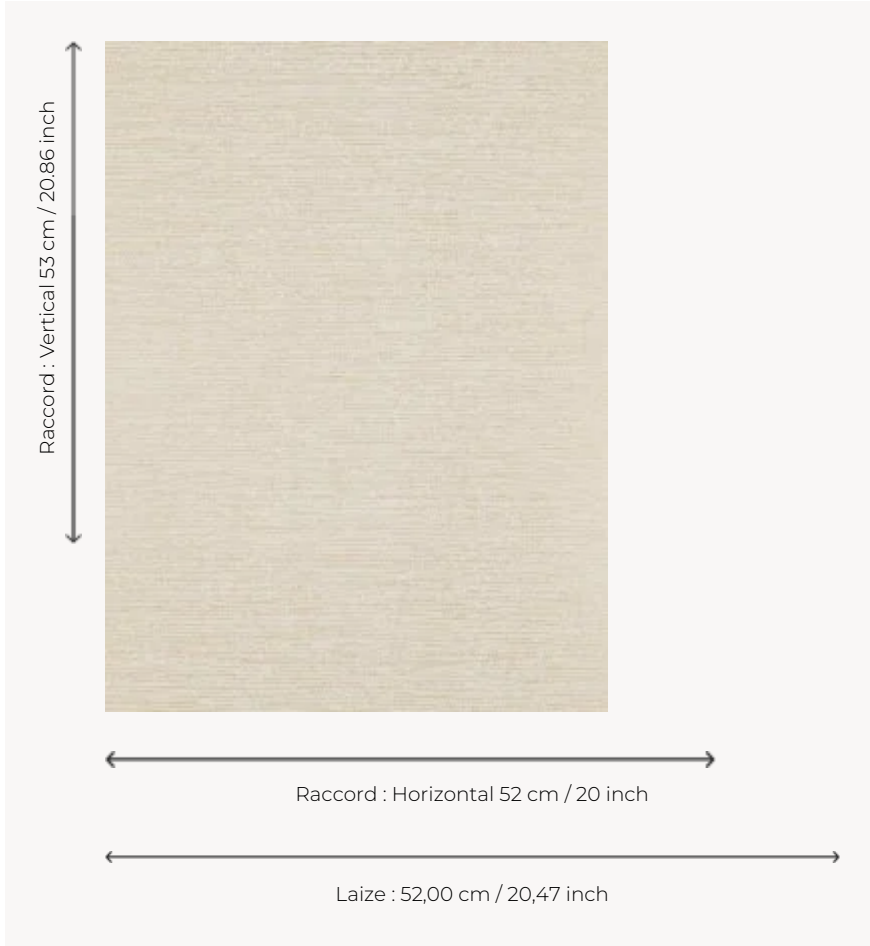

FP658002 KIMIKO

Painted imitation of plant fibres that intertwine and give the illusion of a weave.

FP658002 - Sable

Pierre Frey

TYPE	Small width printed wallpapers
SALES UNIT	Available per roll of 10,05 mts
BACKING	NON WOVEN
COMPOSITION	-
WIDTH	52 cm / 20,47 inch
REPEAT	H: 52 cm - 20,00 inch V: 53 cm - 20,86 inch Straight repeat
WEIGHT	175 gr / m ²
CARE	
TRIMMING	Trimmed
HANGING/REMOVING	Paste the wall Strippable
CERTIFICATIONS	EUROCLASS B-s1,d0 ASTM E84 Class A
NOTES	Traditional printing technique

4 Colors

FP658001
Beige

FP658002
Sable

FP658003
Ocre

FP658004
Argile