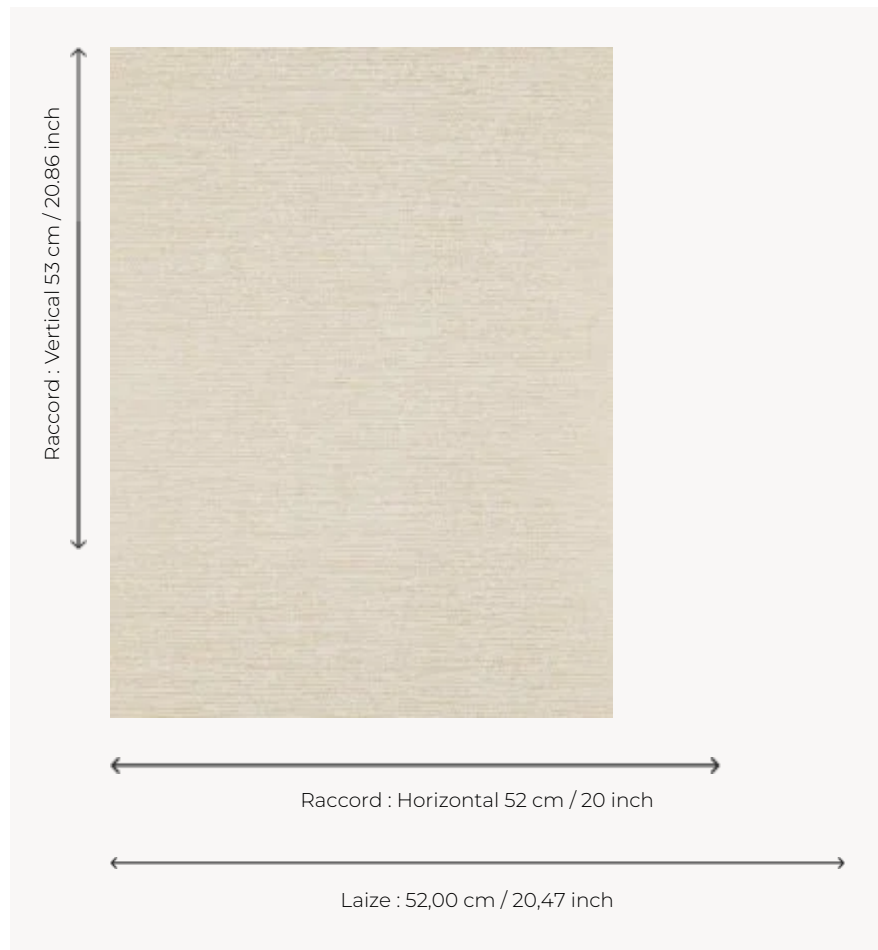

# FP658002 KIMIKO

Painted imitation of plant fibres that intertwine and give the illusion of a weave.

## FP658002 - Sable

## Pierre Frey

<b>TYPE</b>	Small width printed wallpapers
<b>SALES UNIT</b>	Available per roll of 10,05 mts
<b>BACKING</b>	NON WOVEN
<b>COMPOSITION</b>	-
<b>WIDTH</b>	52 cm / 20,47 inch
<b>REPEAT</b>	H: 52 cm - 20,00 inch V: 53 cm - 20,86 inch Straight repeat
<b>WEIGHT</b>	175 gr / m <sup>2</sup>
<b>CARE</b>	
<b>TRIMMING</b>	Trimmed
<b>HANGING/REMOVING</b>	Paste the wall Strippable
<b>CERTIFICATIONS</b>	EUROCLASS B-s1,d0 ASTM E84 Class A
<b>NOTES</b>	Traditional printing technique

## 4 Colors

FP658001  
Beige

FP658002  
Sable

FP658003  
Ocre

FP658004  
Argile