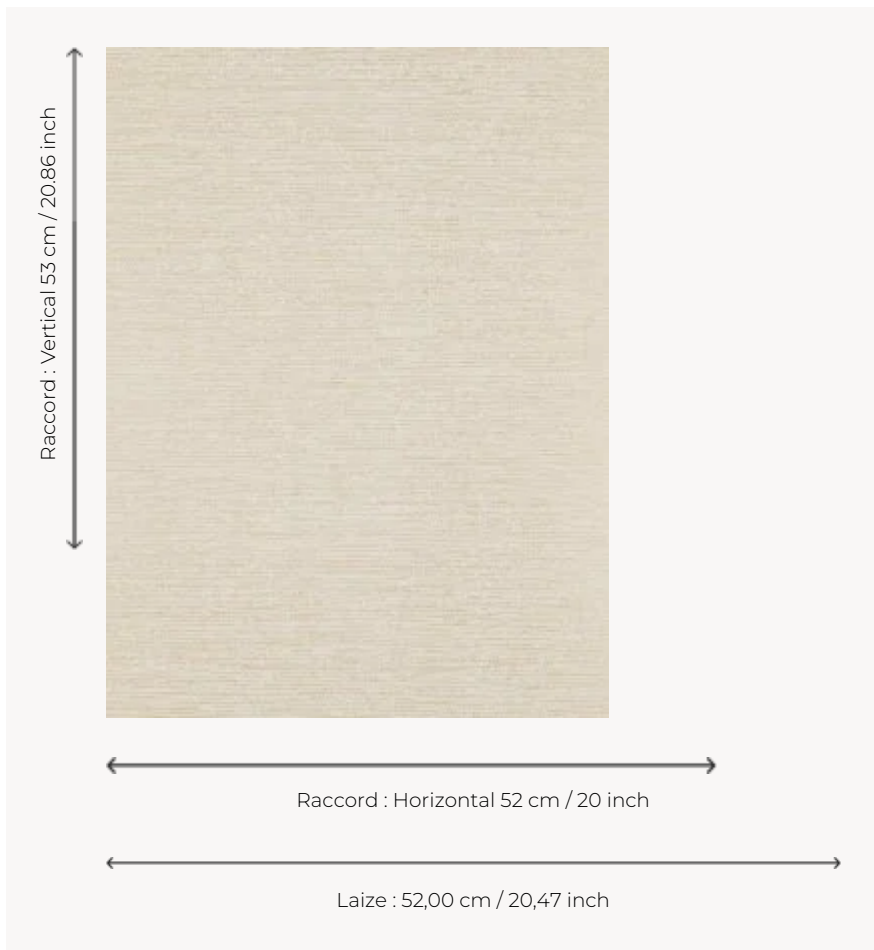

# FP658002 KIMIKO

Painted imitation of plant fibres that intertwine and give the illusion of a weave.

## FP658002 - Sable

## Pierre Frey

<b>TYPE</b>	Small width printed wallpapers
<b>SALES UNIT</b>	Available per roll of 10,05 mts
<b>BACKING</b>	NON WOVEN
<b>COMPOSITION</b>	-
<b>WIDTH</b>	52 cm / 20,47 inch
<b>REPEAT</b>	H: 52 cm - 20,00 inch V: 53 cm - 20,86 inch Straight repeat
<b>WEIGHT</b>	175 gr / m <sup>2</sup>
<b>CARE</b>	
<b>TRIMMING</b>	Trimmed
<b>HANGING/REMOVING</b>	Paste the wall Strippable
<b>CERTIFICATIONS</b>	EUROCLASS B-s1,d0 ASTM E84 Class A
<b>NOTES</b>	Traditional printing technique

## 2 Colors

FP658001  
Beige

FP658002  
Sable