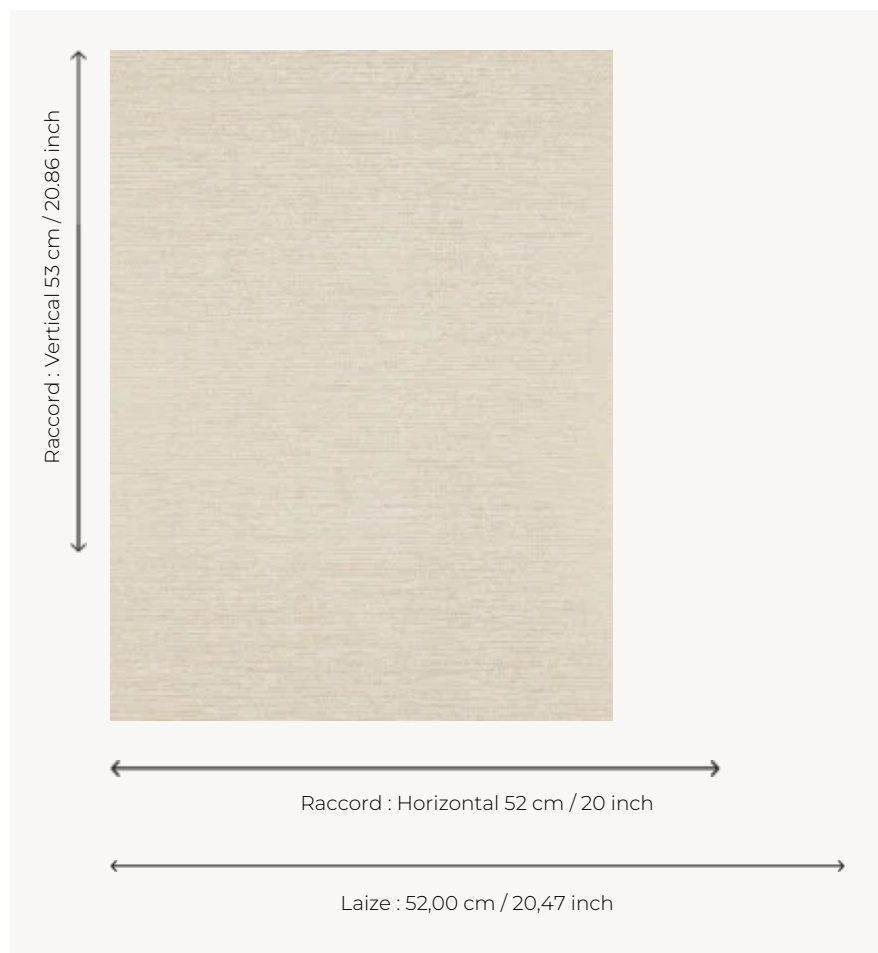

# FP658002 KIMIKO

Painted imitation of plant fibres that intertwine and give the illusion of a weave.

## FP658002 - Sable

## Pierre Frey

<b>TYPE</b>	Small width printed wallpapers
<b>SALES UNIT</b>	Available per roll of 10,05 mts
<b>BACKING</b>	NON WOVEN
<b>COMPOSITION</b>	-
<b>WIDTH</b>	52 cm / 20,47 inch
<b>REPEAT</b>	H: 52 cm - 20,00 inch V: 53 cm - 20,86 inch Straight repeat
<b>WEIGHT</b>	175 gr / m <sup>2</sup>
<b>CARE</b>	
<b>TRIMMING</b>	Trimmed
<b>HANGING/REMOVING</b>	Paste the wall Strippable
<b>CERTIFICATIONS</b>	EUROCLASS B-s1,d0 ASTM E84 Class A
<b>NOTES</b>	Traditional printing technique

## 2 Colors

FP658001  
Beige

FP658002  
Sable