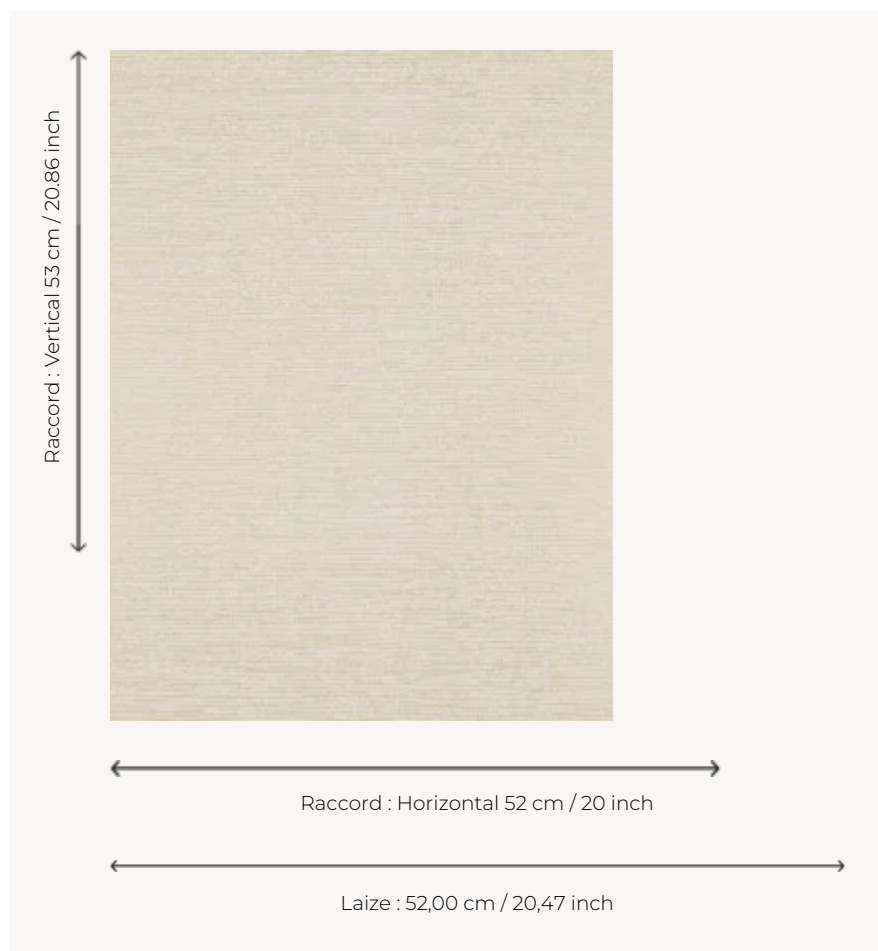

FP658002 KIMIKO

Painted imitation of plant fibres that intertwine and give the illusion of a weave.

FP658002 - Sable

Pierre Frey

TYPE	Small width printed wallpapers
SALES UNIT	Available per roll of 10,05 mts
BACKING	NON WOVEN
COMPOSITION	-
WIDTH	52 cm / 20,47 inch
REPEAT	H: 52 cm - 20,00 inch V: 53 cm - 20,86 inch Straight repeat
WEIGHT	175 gr / m ²
CARE	
TRIMMING	Trimmed
HANGING/REMOVING	Paste the wall Strippable
CERTIFICATIONS	EUROCLASS B-s1,d0 ASTM E84 Class A
NOTES	Traditional printing technique

4 Colors

FP658001
Beige

FP658002
Sable

FP658003
Ocre

FP658004
Argile