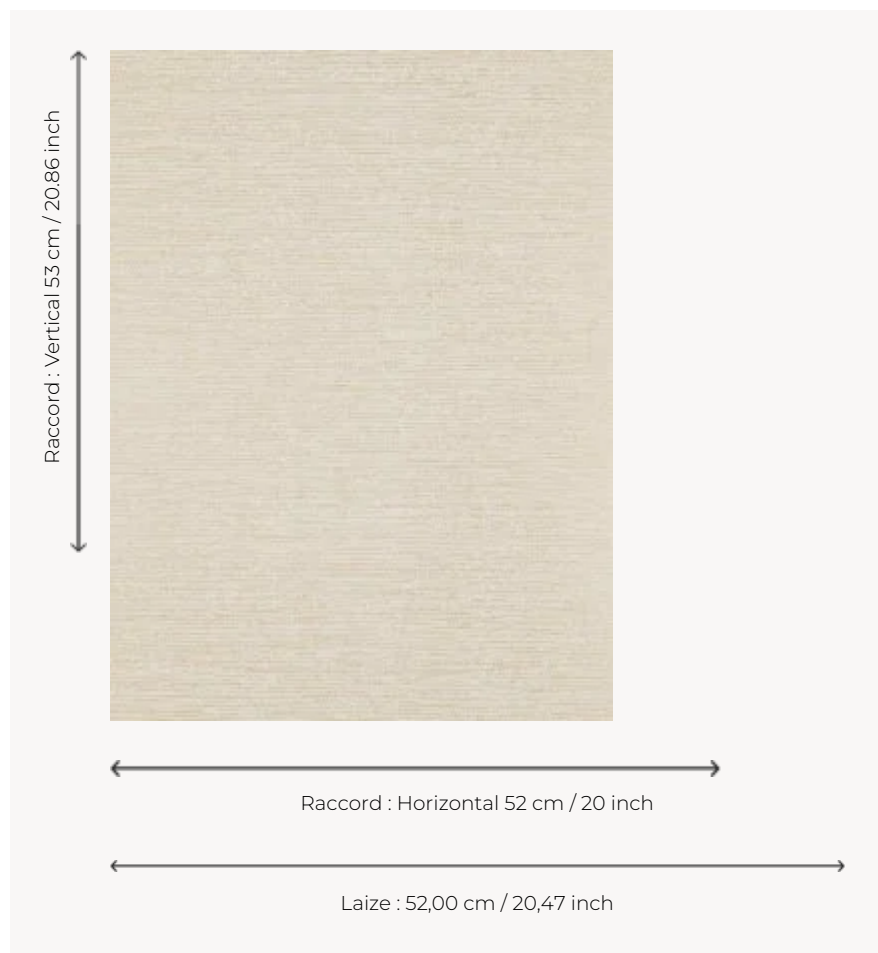

FP658002 KIMIKO

Painted imitation of plant fibres that intertwine and give the illusion of a weave.

FP658002 - Sable

Pierre Frey

TYPE	Small width printed wallpapers
SALES UNIT	Available per roll of 10,05 mts
BACKING	NON WOVEN
COMPOSITION	-
WIDTH	52 cm / 20,47 inch
REPEAT	H: 52 cm - 20,00 inch V: 53 cm - 20,86 inch Straight repeat
WEIGHT	175 gr / m ²
CARE	
TRIMMING	Trimmed
HANGING/REMOVING	Paste the wall Strippable
CERTIFICATIONS	EUROCLASS B-s1,d0 ASTM E84 Class A
NOTES	Traditional printing technique

4 Colors

FP658001
Beige

FP658002
Sable

FP658003
Ocre

FP658004
Argile