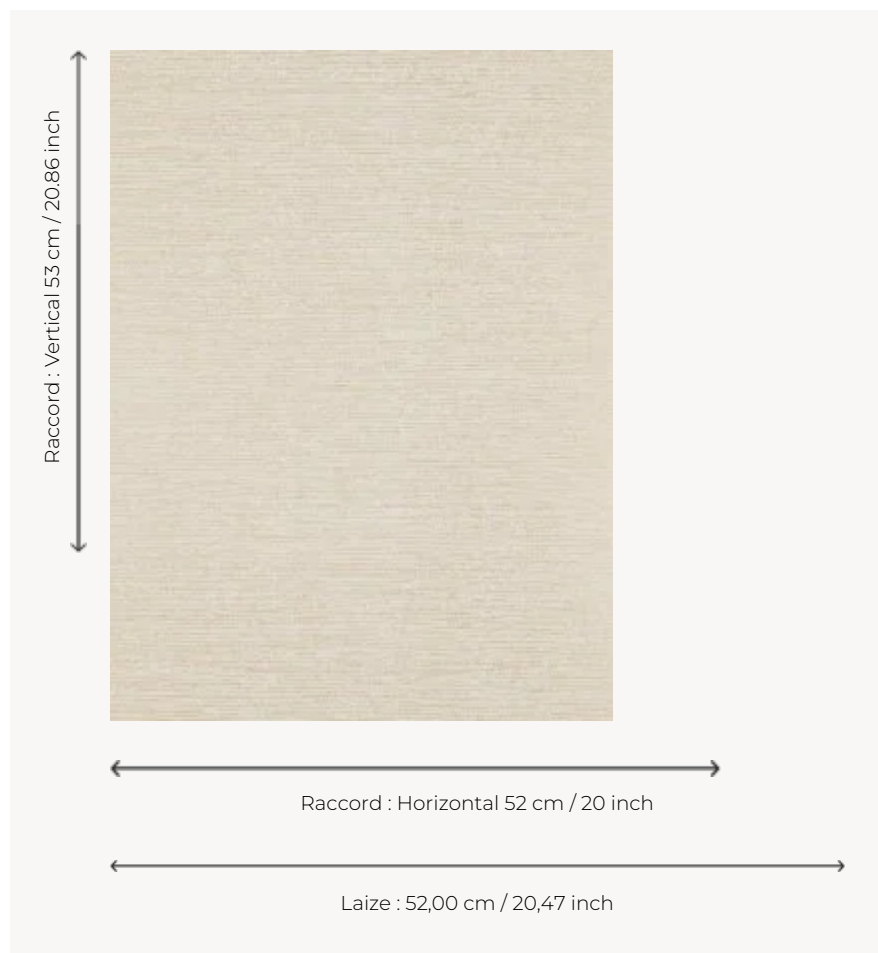

FP658002 KIMIKO

Painted imitation of plant fibres that intertwine and give the illusion of a weave.

FP658002 - Sable

Pierre Frey

TYPE	Small width printed wallpapers
SALES UNIT	Available per roll of 10,05 mts
BACKING	NON WOVEN
COMPOSITION	-
WIDTH	52 cm / 20,47 inch
REPEAT	H: 52 cm - 20,00 inch V: 53 cm - 20,86 inch Straight repeat
WEIGHT	175 gr / m ²
CARE	
TRIMMING	Trimmed
HANGING/REMOVING	Paste the wall Strippable
CERTIFICATIONS	EUROCLASS B-s1,d0 ASTM E84 Class A
NOTES	Traditional printing technique

2 Colors

FP658001
Beige

FP658002
Sable