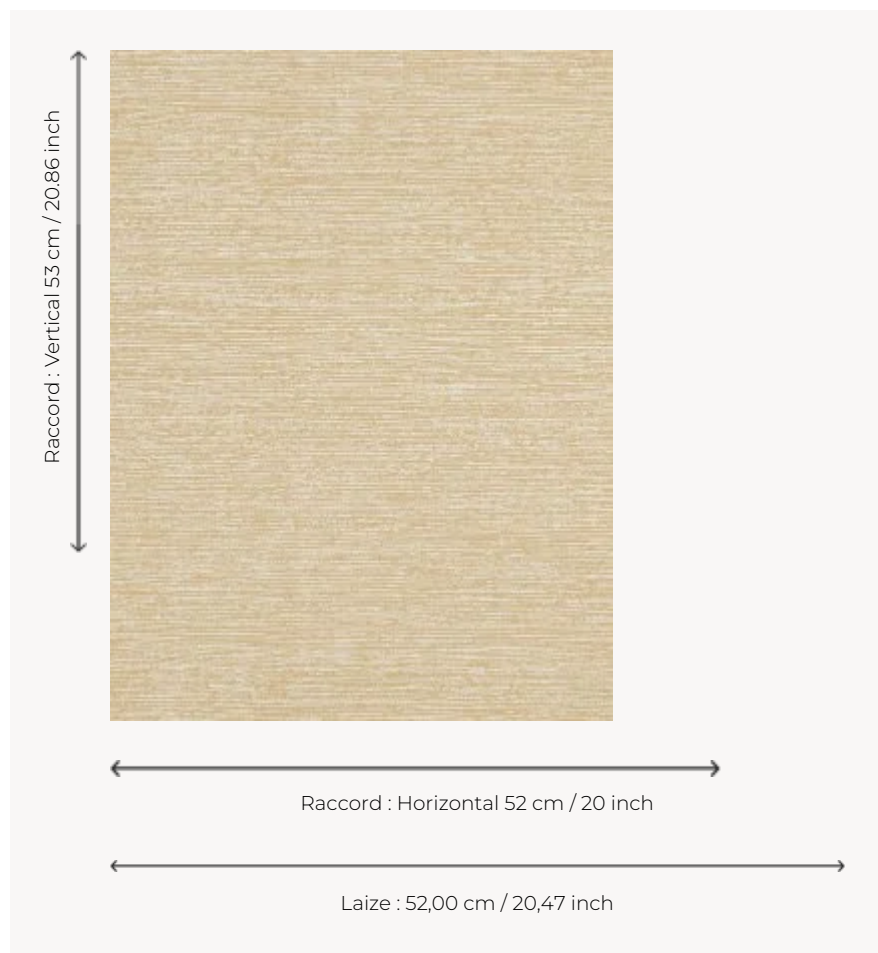

FP658003 KIMIKO

Painted imitation of plant fibres that intertwine and give the illusion of a weave.

FP658003 - Ocre

Pierre Frey

TYPE	Small width printed wallpapers
SALES UNIT	Available per roll of 10,05 mts
BACKING	NON WOVEN
COMPOSITION	-
WIDTH	52 cm / 20,47 inch
REPEAT	H: 52 cm - 20,00 inch V: 53 cm - 20,86 inch Straight repeat
WEIGHT	175 gr / m ²
CARE	
TRIMMING	Trimmed
HANGING/REMOVING	Paste the wall Strippable
CERTIFICATIONS	EUROCLASS B-s1,d0 ASTM E84 Class A
NOTES	Traditional printing technique

4 Colors

FP658001
Beige

FP658002
Sable

FP658003
Ocre

FP658004
Argile