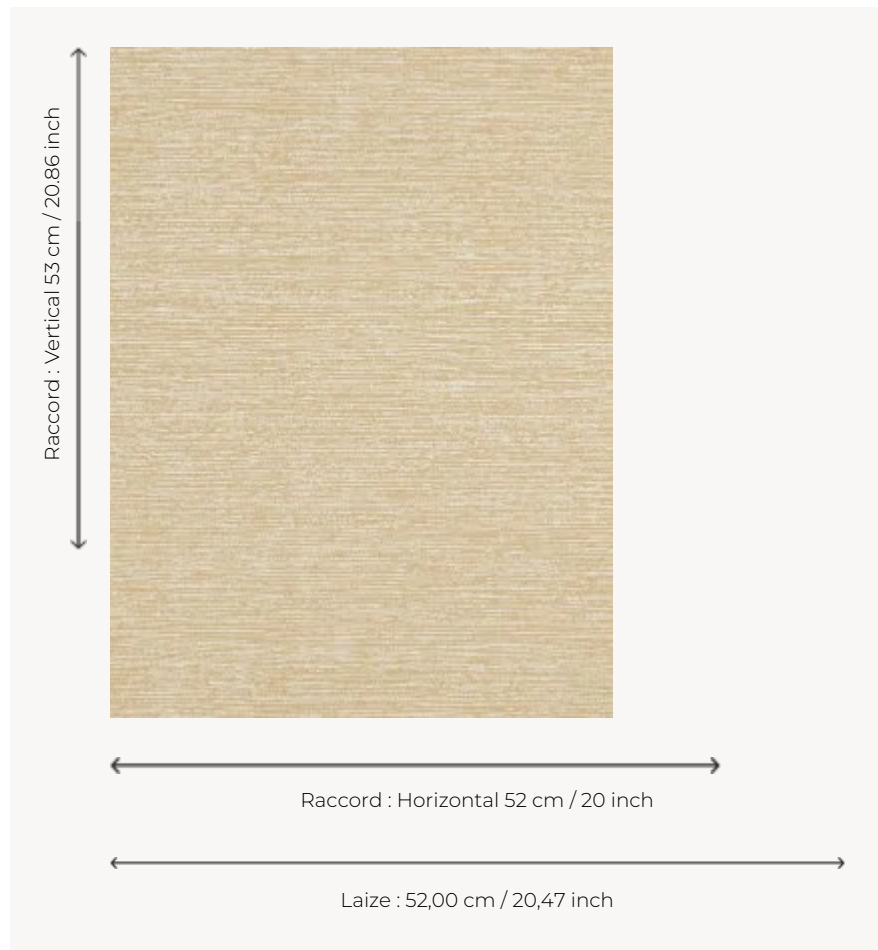

FP658003 KIMIKO

Painted imitation of plant fibres that intertwine and give the illusion of a weave.

FP658003 - Ocre

Pierre Frey

TYPE	Small width printed wallpapers
SALES UNIT	Available per roll of 10,05 mts
BACKING	NON WOVEN
COMPOSITION	-
WIDTH	52 cm / 20,47 inch
REPEAT	H: 52 cm - 20,00 inch V: 53 cm - 20,86 inch Straight repeat
WEIGHT	175 gr / m ²
CARE	
TRIMMING	Trimmed
HANGING/REMOVING	Paste the wall Strippable
CERTIFICATIONS	EUROCLASS B-s1,d0 ASTM E84 Class A
NOTES	Traditional printing technique

4 Colors

FP658001
Beige

FP658002
Sable

FP658003
Ocre

FP658004
Argile