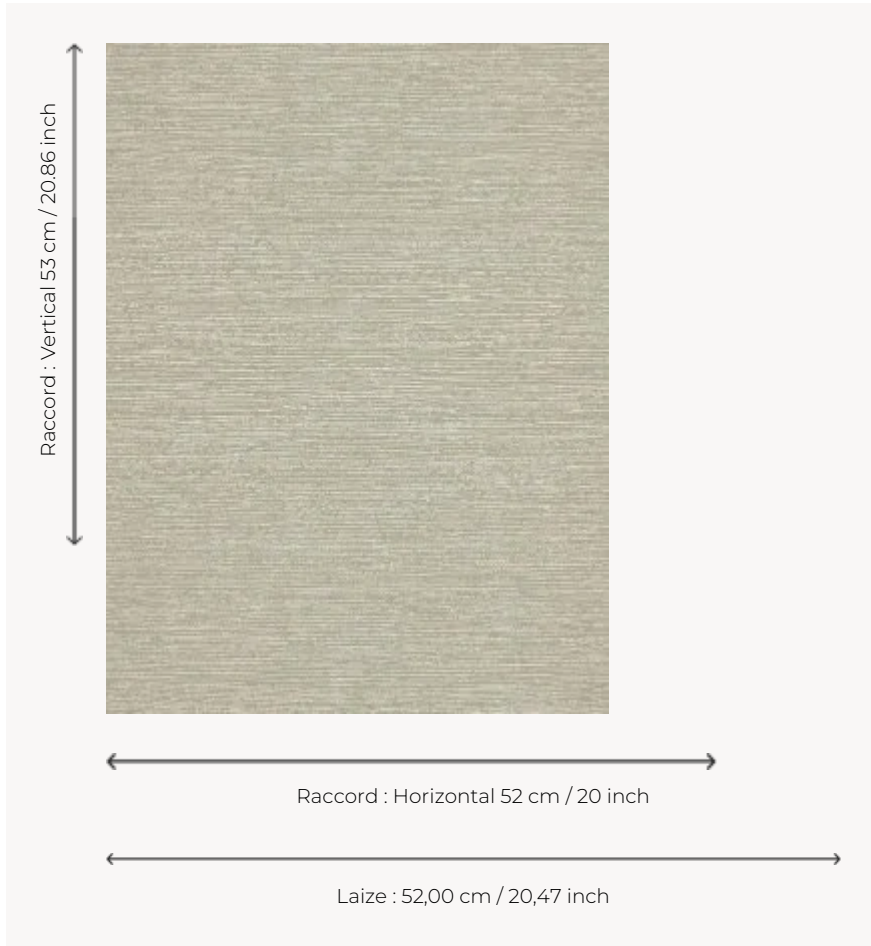

# FP658004 KIMIKO

Painted imitation of plant fibres that intertwine and give the illusion of a weave.

## FP658004 - Argile

## Pierre Frey

<b>TYPE</b>	Small width printed wallpapers
<b>SALES UNIT</b>	Available per roll of 10,05 mts
<b>BACKING</b>	NON WOVEN
<b>COMPOSITION</b>	-
<b>WIDTH</b>	52 cm / 20,47 inch
<b>REPEAT</b>	H: 52 cm - 20,00 inch V: 53 cm - 20,86 inch Straight repeat
<b>WEIGHT</b>	175 gr / m <sup>2</sup>
<b>CARE</b>	
<b>TRIMMING</b>	Trimmed
<b>HANGING/REMOVING</b>	Paste the wall Strippable
<b>CERTIFICATIONS</b>	EUROCLASS B-s1,d0 ASTM E84 Class A
<b>NOTES</b>	Traditional printing technique

## 4 Colors

FP658001  
Beige

FP658002  
Sable

FP658003  
Ocre

FP658004  
Argile