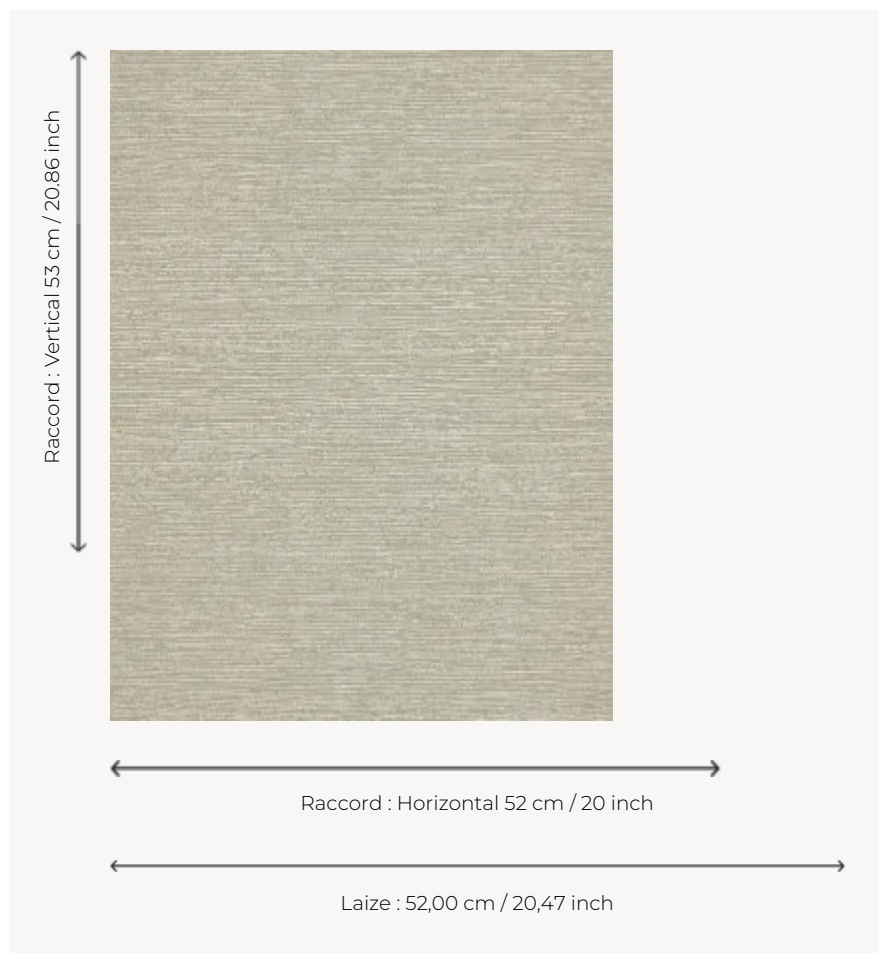

FP658004 KIMIKO

Painted imitation of plant fibres that intertwine and give the illusion of a weave.

FP658004 - Argile

Pierre Frey

TYPE	Small width printed wallpapers
SALES UNIT	Available per roll of 10,05 mts
BACKING	NON WOVEN
COMPOSITION	-
WIDTH	52 cm / 20,47 inch
REPEAT	H: 52 cm - 20,00 inch V: 53 cm - 20,86 inch Straight repeat
WEIGHT	175 gr / m ²
CARE	
TRIMMING	Trimmed
HANGING/REMOVING	Paste the wall Strippable
CERTIFICATIONS	EUROCLASS B-s1,d0 ASTM E84 Class A
NOTES	Traditional printing technique

4 Colors

FP658001
Beige

FP658002
Sable

FP658003
Ocre

FP658004
Argile