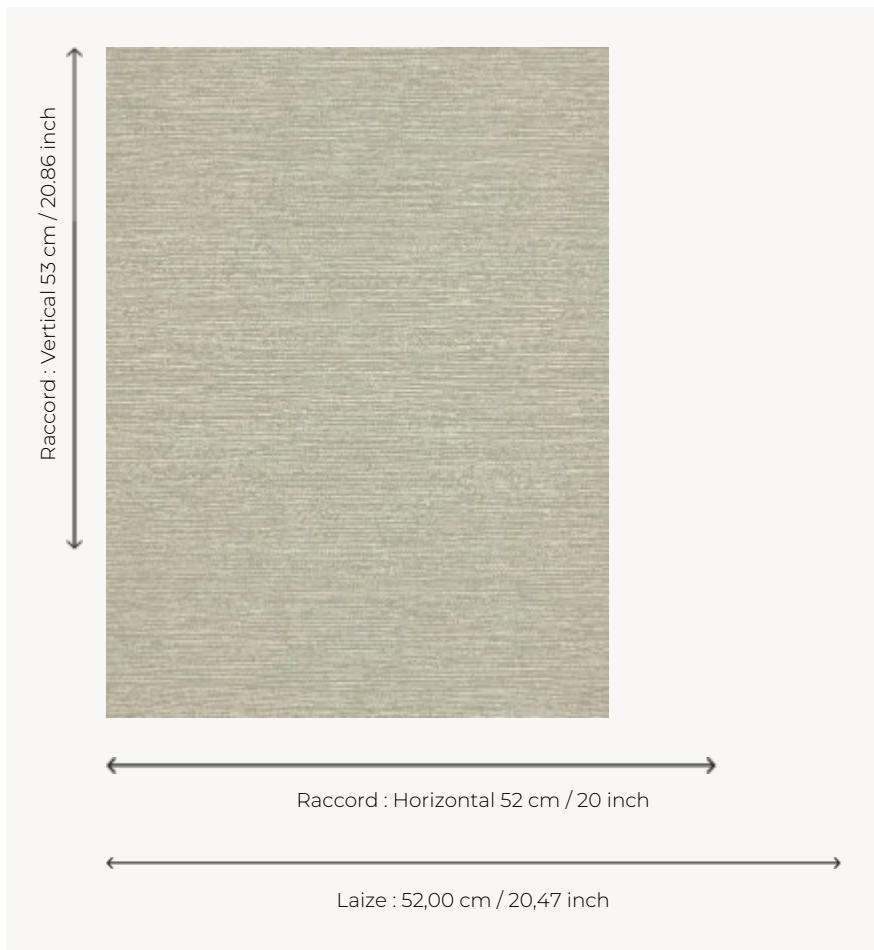

FP658004 KIMIKO

Painted imitation of plant fibres that intertwine and give the illusion of a weave.

FP658004 - Argile

Pierre Frey

TYPE	Small width printed wallpapers
SALES UNIT	Available per roll of 10,05 mts
BACKING	NON WOVEN
COMPOSITION	-
WIDTH	52 cm / 20,47 inch
REPEAT	H: 52 cm - 20,00 inch V: 53 cm - 20,86 inch Straight repeat
WEIGHT	175 gr / m ²
CARE	
TRIMMING	Trimmed
HANGING/REMOVING	Paste the wall Strippable
CERTIFICATIONS	EUROCLASS B-s1,d0 ASTM E84 Class A
NOTES	Traditional printing technique

4 Colors

FP658001
Beige

FP658002
Sable

FP658003
Ocre

FP658004
Argile