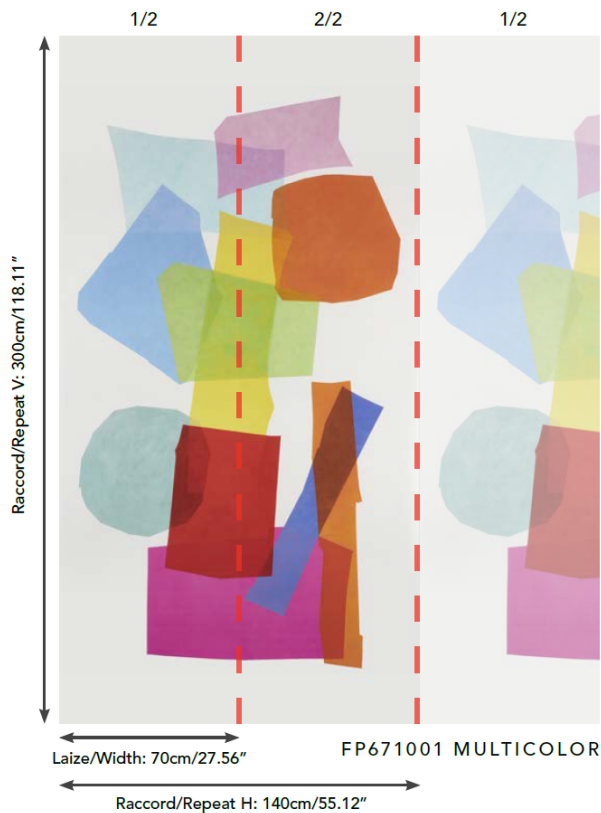

FP671001 SATURDAY

SATURDAY was created to look like oversized tissue paper studies children love to make. The panoramic wallpaper print on coated non-woven is composed of giant shapes in paper and then hand paints each shape in a style made to look like pieces of brightly colored tissue paper floating in space.

FP671001 - Multicolor

Pierre Frey

TYPE	Small width printed wallpapers - Panoramic wallpapers
ARTIST	Liz Roache
SALES UNIT	Available per panel
BACKING	NON WOVEN
COMPOSITION	-
WIDTH	70 cm / 27,55 inch
REPEAT	H: 140 cm - 55,00 inch V: 300 cm - 118,11 inch Straight repeat
WEIGHT	185 gr / m ²
CARE	
TRIMMING	Trimmed
HANGING/REMOVING	Paste the wall Strippable
CERTIFICATIONS	EUROCLASS B-s1,d0 ASTM E84 Class A
NOTES	Good lightfastness Sold as a complete artwork
INFORMATION	1 roll = 2 panels

1 Colors

FP671001
Multicolor