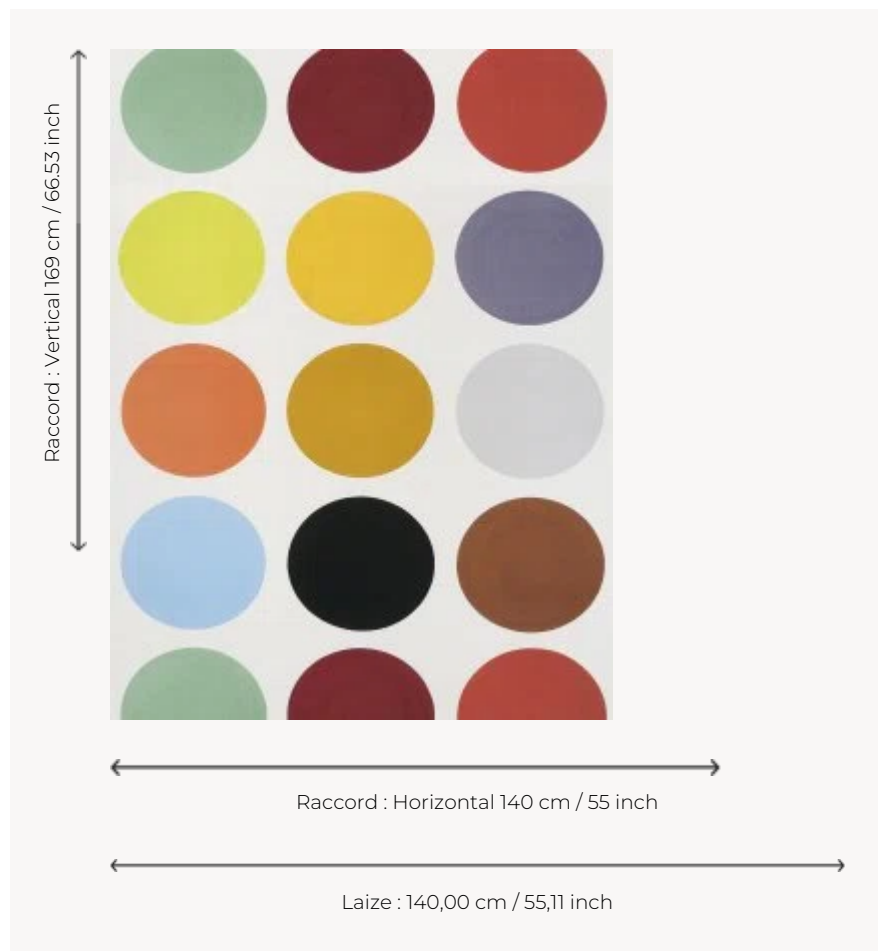

FP673001 OPTIMIST

Inspired by one day spent at The Museum of Modern Art, where she is used to working, the artist collected different colors from each exhibition, took all them back to her studio to create this new, playful and unexpected palette. OPTIMIST is printed on a large width coated non-woven.

FP673001 - Multicolor

Pierre Frey

TYPE	Wide width printed wallpapers
ARTIST	Liz Roache
SALES UNIT	Available per meter/yard
BACKING	NON WOVEN
COMPOSITION	-
WIDTH	140 cm / 55,11 inch
REPEAT	H: 140 cm - 55,00 inch V: 169 cm - 66,53 inch Straight repeat
WEIGHT	185 gr / m ²
CARE	
TRIMMING	Trimmed
HANGING/REMOVING	Paste the wall Strippable
CERTIFICATIONS	EUROCLASS B-s1,d0 ASTM E84 Class A
NOTES	Good lightfastness

1 Colors

FP673001
Multicolor