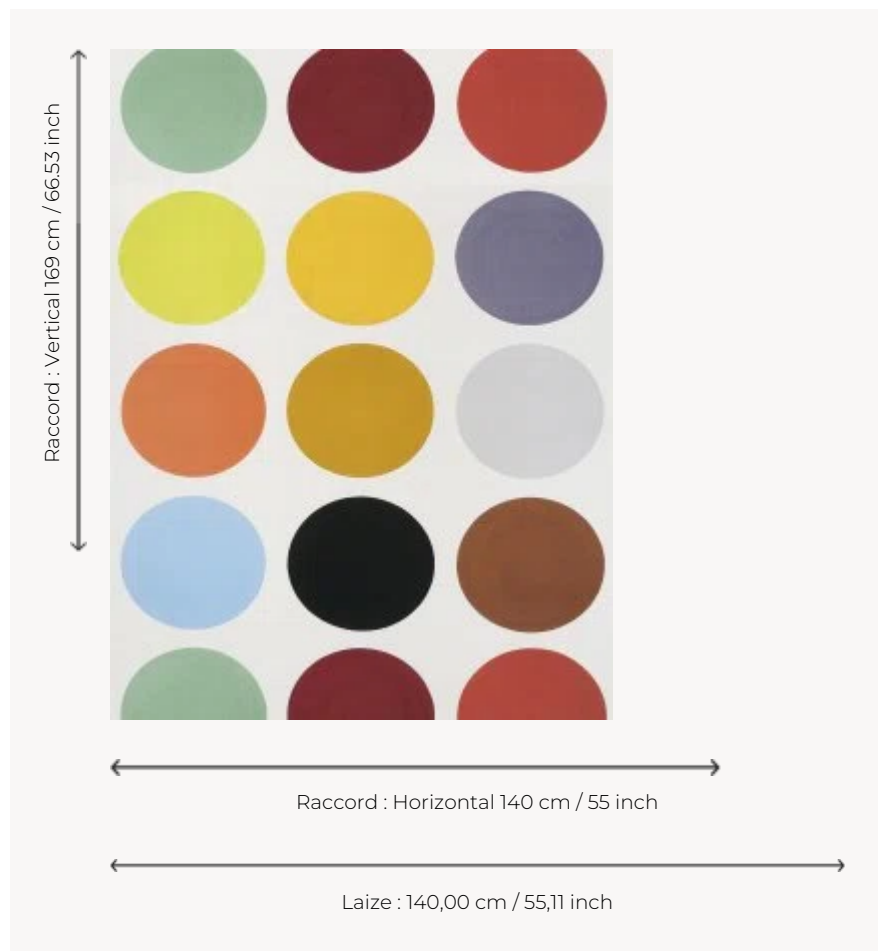

FP673001 OPTIMIST

Inspired by one day spent at The Museum of Modern Art, where she is used to working, the artist collected different colors from each exhibition, took all them back to her studio to create this new, playful and unexpected palette. OPTIMIST is printed on a large width coated non-woven.

FP673001 - Multicolor

Pierre Frey

TYPE	Wide width printed wallpapers
ARTIST	Liz Roache
SALES UNIT	Available per meter/yard
BACKING	NON WOVEN
COMPOSITION	-
WIDTH	140 cm / 55,11 inch
REPEAT	H: 140 cm - 55,00 inch V: 169 cm - 66,53 inch Straight repeat
WEIGHT	185 gr / m ²
CARE	
TRIMMING	Trimmed
HANGING/REMOVING	Paste the wall Strippable
CERTIFICATIONS	EUROCLASS B-s1,d0 ASTM E84 Class A
NOTES	Good lightfastness

1 Colors

FP673001
Multicolor