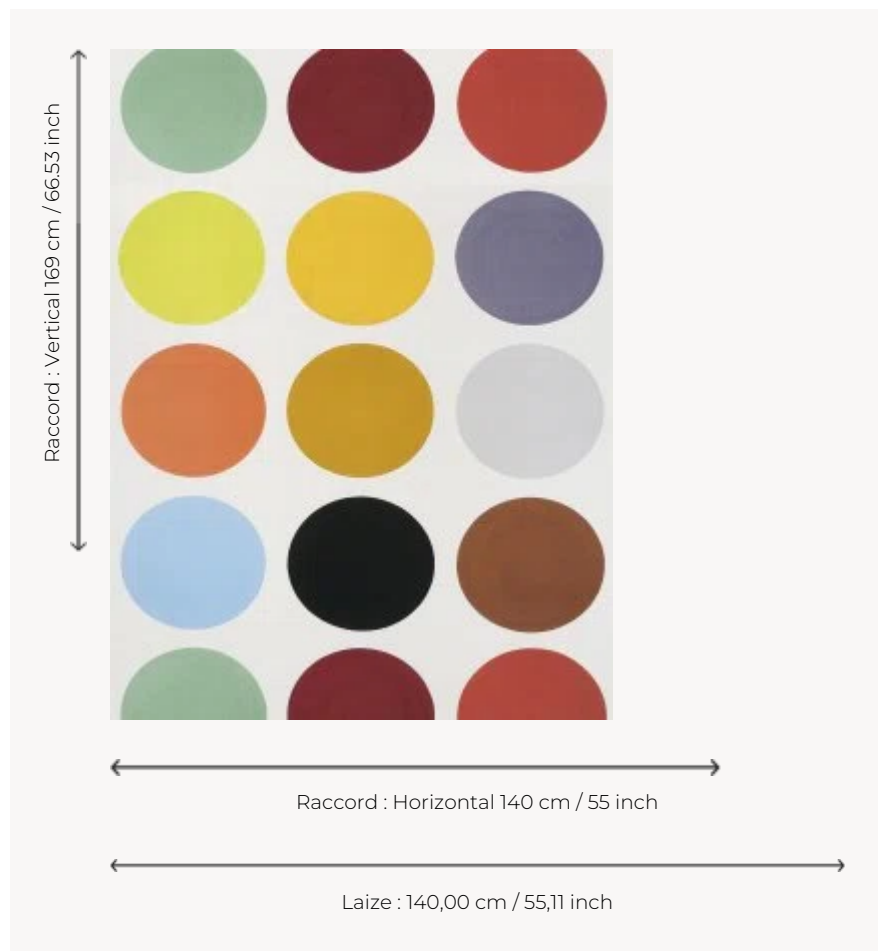

FP673001 OPTIMIST

Inspired by one day spent at The Museum of Modern Art, where she is used to working, the artist collected different colors from each exhibition, took all them back to her studio to create this new, playful and unexpected palette. OPTIMIST is printed on a large width coated non-woven.

FP673001 - Multicolor

Pierre Frey

TYPE	Wide width printed wallpapers
ARTIST	Liz Roache
SALES UNIT	Available per meter/yard
BACKING	NON WOVEN
COMPOSITION	-
WIDTH	140 cm / 55,11 inch
REPEAT	H: 140 cm - 55,00 inch V: 169 cm - 66,53 inch Straight repeat
WEIGHT	185 gr / m²
CARE	
TRIMMING	Trimmed
HANGING/REMOVING	Paste the wall Strippable
CERTIFICATIONS	EUROCLASS B-s1,d0 ASTM E84 Class A
NOTES	Good lightfastness