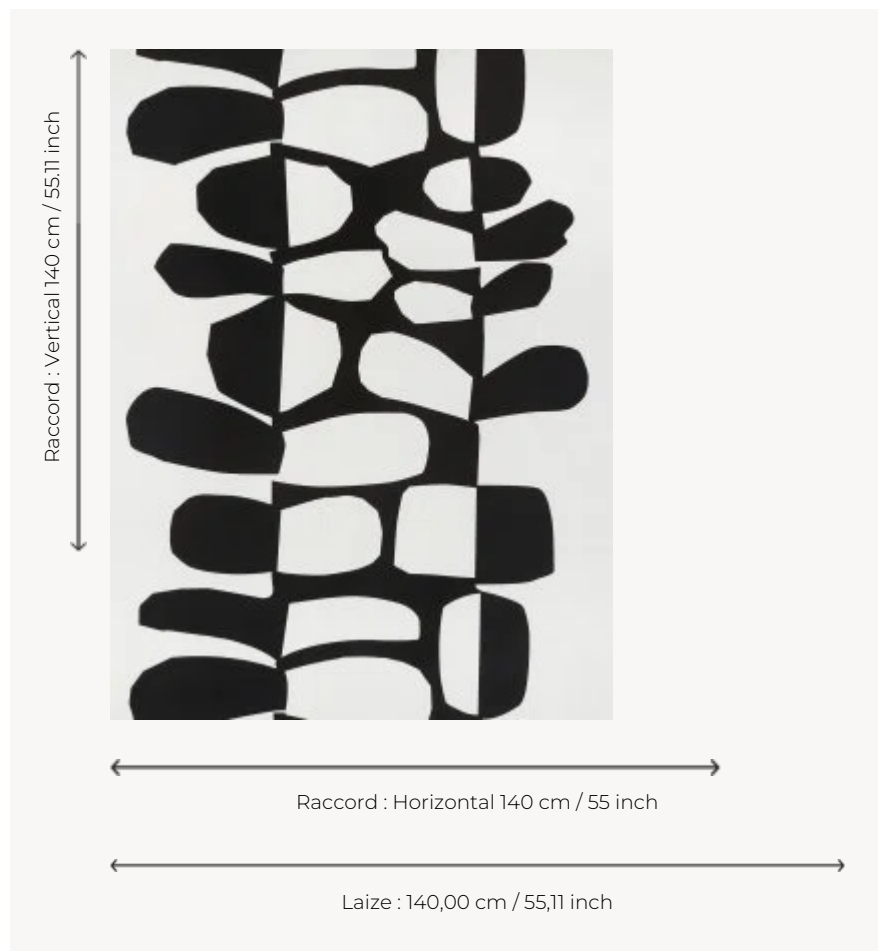

FP674001 SURPRISE

This courageous pattern comes with a classic Bauhaus approach printed on a large width coated non-woven. Made from a black paper rectangle, cut 13 times and transformed into a new and dynamic form, this design introduces a powerful balance of positive and negative space and form.

FP674001 - Noir

Pierre Frey

| | |
|-------------------------|---|
| TYPE | Wide width printed wallpapers |
| ARTIST | Liz Roache |
| SALES UNIT | Available per meter/yard |
| BACKING | NON WOVEN |
| COMPOSITION | - |
| WIDTH | 140 cm / 55,11 inch |
| REPEAT | H: 140 cm - 55,00 inch V: 140 cm - 55,11 inch Free match |
| WEIGHT | 185 gr / m ² |
| CARE |  |
| TRIMMING | Trimmed |
| HANGING/REMOVING | Paste the wall Strippable |
| CERTIFICATIONS | EUROCLASS B-s1,d0 ASTM E84 Class A |
| NOTES | Good lightfastness |

1 Colors

FP674001

Noir