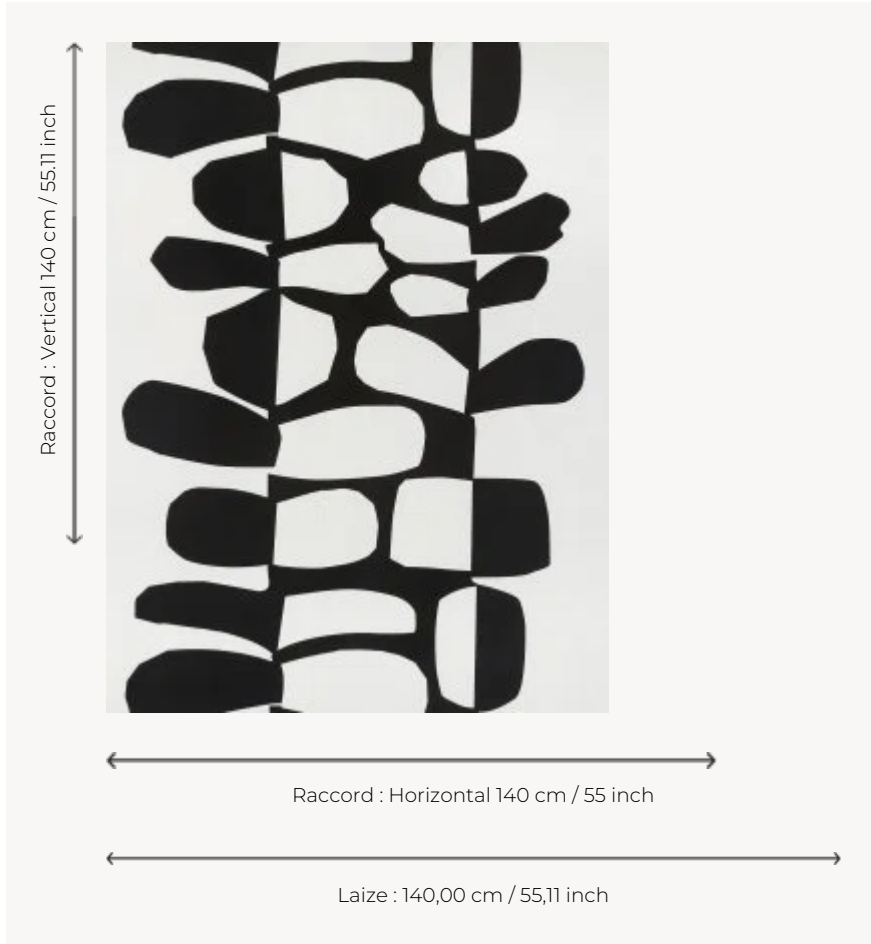

FP674001 SURPRISE

This courageous pattern comes with a classic Bauhaus approach printed on a large width coated non-woven. Made from a black paper rectangle, cut 13 times and transformed into a new and dynamic form, this design introduces a powerful balance of positive and negative space and form.

FP674001 - Noir

Pierre Frey

TYPE	Wide width printed wallpapers
ARTIST	Liz Roache
SALES UNIT	Available per meter/yard
BACKING	NON WOVEN
COMPOSITION	-
WIDTH	140 cm / 55,11 inch
REPEAT	H: 140 cm - 55,00 inch V: 140 cm - 55,11 inch Free match
WEIGHT	185 gr / m ²
CARE	
TRIMMING	Trimmed
HANGING/REMOVING	Paste the wall Strippable
CERTIFICATIONS	EUROCLASS B-s1,d0 ASTM E84 Class A
NOTES	Good lightfastness

1 Colors

FP674001

Noir