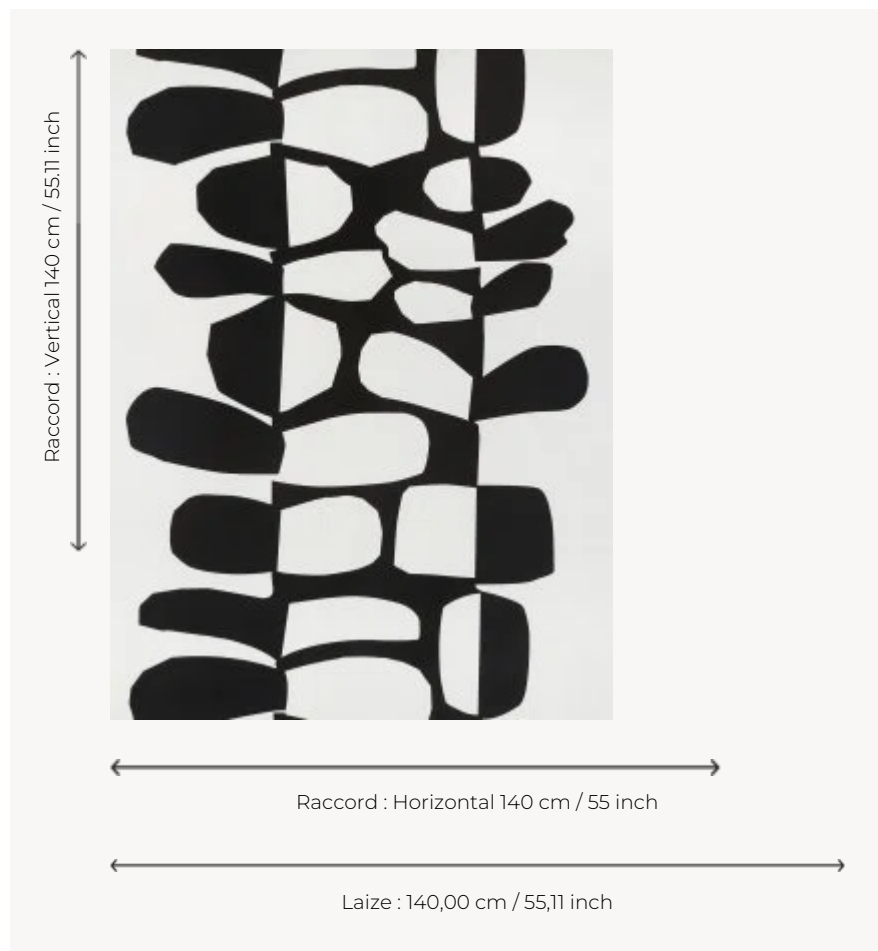

FP674001 SURPRISE

This courageous pattern comes with a classic Bauhaus approach printed on a large width coated non-woven. Made from a black paper rectangle, cut 13 times and transformed into a new and dynamic form, this design introduces a powerful balance of positive and negative space and form.

FP674001 - Noir

Pierre Frey

TYPE	Wide width printed wallpapers
ARTIST	Liz Roache
SALES UNIT	Available per meter/yard
BACKING	NON WOVEN
COMPOSITION	-
WIDTH	140 cm / 55,11 inch
REPEAT	H: 140 cm - 55,00 inch V: 140 cm - 55,11 inch Free match
WEIGHT	185 gr / m ²
CARE	 
TRIMMING	Trimmed
HANGING/REMOVING	Paste the wall Strippable
CERTIFICATIONS	EUROCLASS B-s1,d0 ASTM E84 Class A
NOTES	Good lightfastness

1 Colors

FP674001

Noir