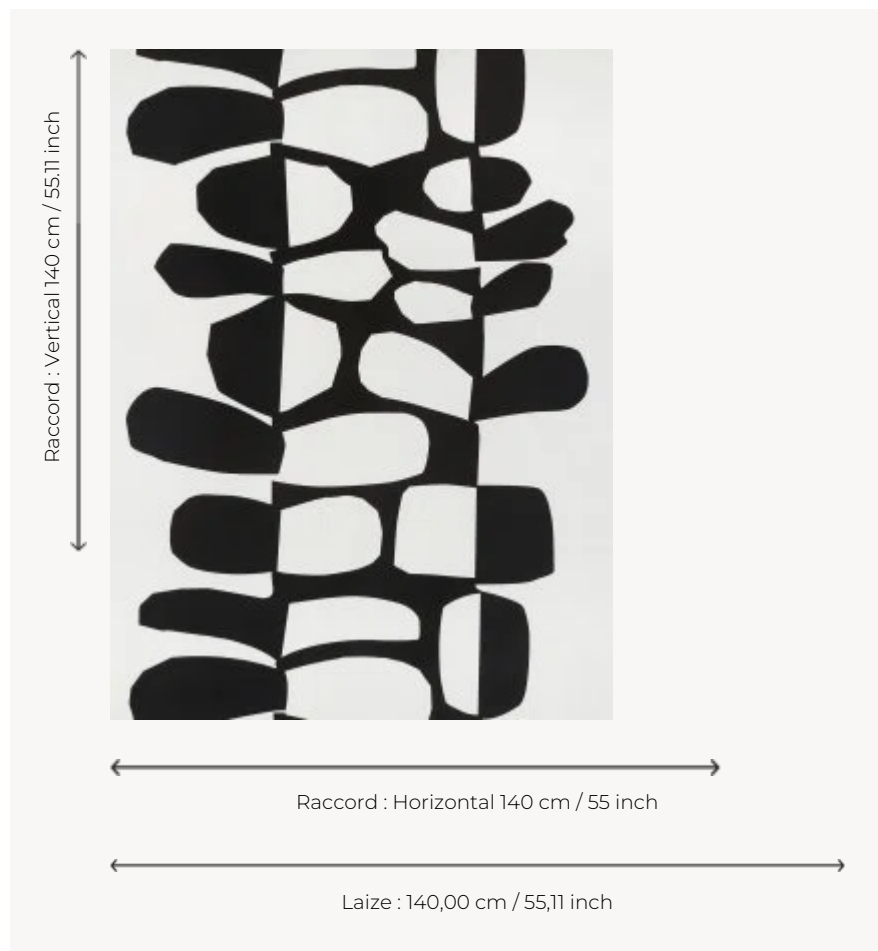

## FP674001 SURPRISE

This courageous pattern comes with a classic Bauhaus approach printed on a large width coated non-woven. Made from a black paper rectangle, cut 13 times and transformed into a new and dynamic form, this design introduces a powerful balance of positive and negative space and form.

### FP674001 - Noir

### Pierre Frey

<b>TYPE</b>	Wide width printed wallpapers
<b>ARTIST</b>	Liz Roache
<b>SALES UNIT</b>	Available per meter/yard
<b>BACKING</b>	NON WOVEN
<b>COMPOSITION</b>	-
<b>WIDTH</b>	140 cm / 55,11 inch
<b>REPEAT</b>	H: 140 cm - 55,00 inch V: 140 cm - 55,11 inch Free match
<b>WEIGHT</b>	185 gr / m <sup>2</sup>
<b>CARE</b>	
<b>TRIMMING</b>	Trimmed
<b>HANGING/REMOVING</b>	Paste the wall Strippable
<b>CERTIFICATIONS</b>	EUROCLASS B-s1,d0 ASTM E84 Class A
<b>NOTES</b>	Good lightfastness

# 1 Colors

FP674001

Noir