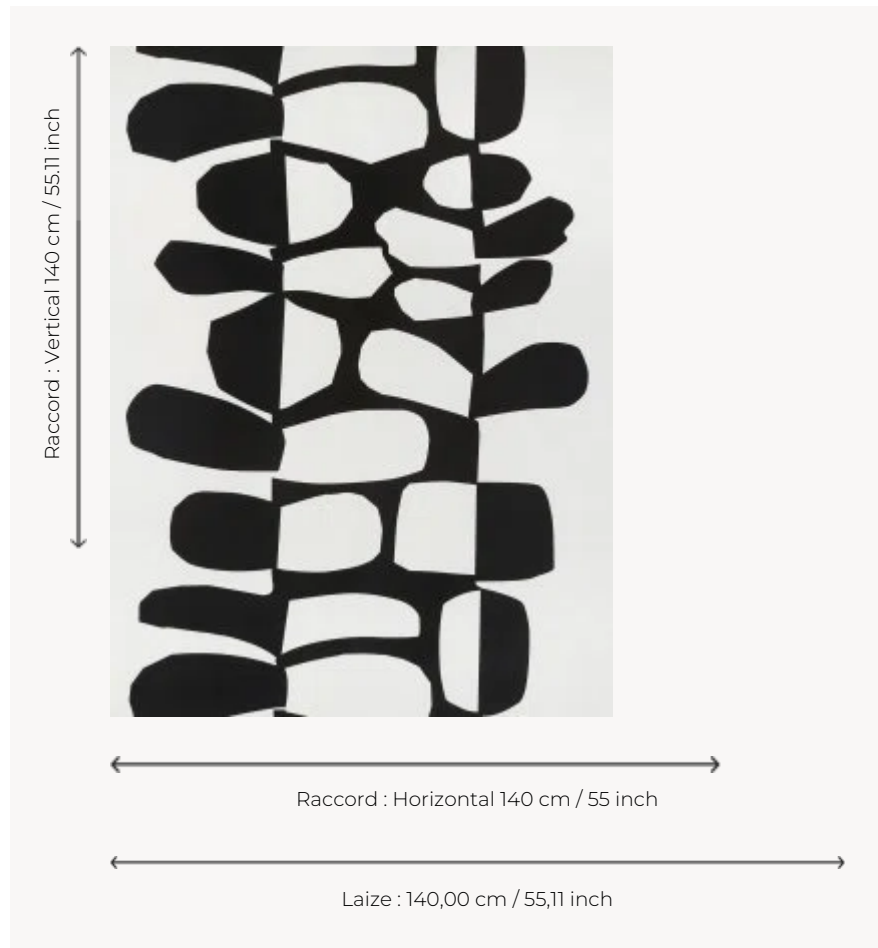

## FP674001 SURPRISE

This courageous pattern comes with a classic Bauhaus approach printed on a large width coated non-woven. Made from a black paper rectangle, cut 13 times and transformed into a new and dynamic form, this design introduces a powerful balance of positive and negative space and form.

### FP674001 - Noir

### Pierre Frey

<b>TYPE</b>	Wide width printed wallpapers
<b>ARTIST</b>	Liz Roache
<b>SALES UNIT</b>	Available per meter/yard
<b>BACKING</b>	NON WOVEN
<b>COMPOSITION</b>	-
<b>WIDTH</b>	140 cm / 55,11 inch
<b>REPEAT</b>	H: 140 cm - 55,00 inch V: 140 cm - 55,11 inch Free match
<b>WEIGHT</b>	185 gr / m <sup>2</sup>
<b>CARE</b>	
<b>TRIMMING</b>	Trimmed
<b>HANGING/REMOVING</b>	Paste the wall Strippable
<b>CERTIFICATIONS</b>	EUROCLASS B-s1,d0 ASTM E84 Class A
<b>NOTES</b>	Good lightfastness

# 1 Colors

FP674001

Noir