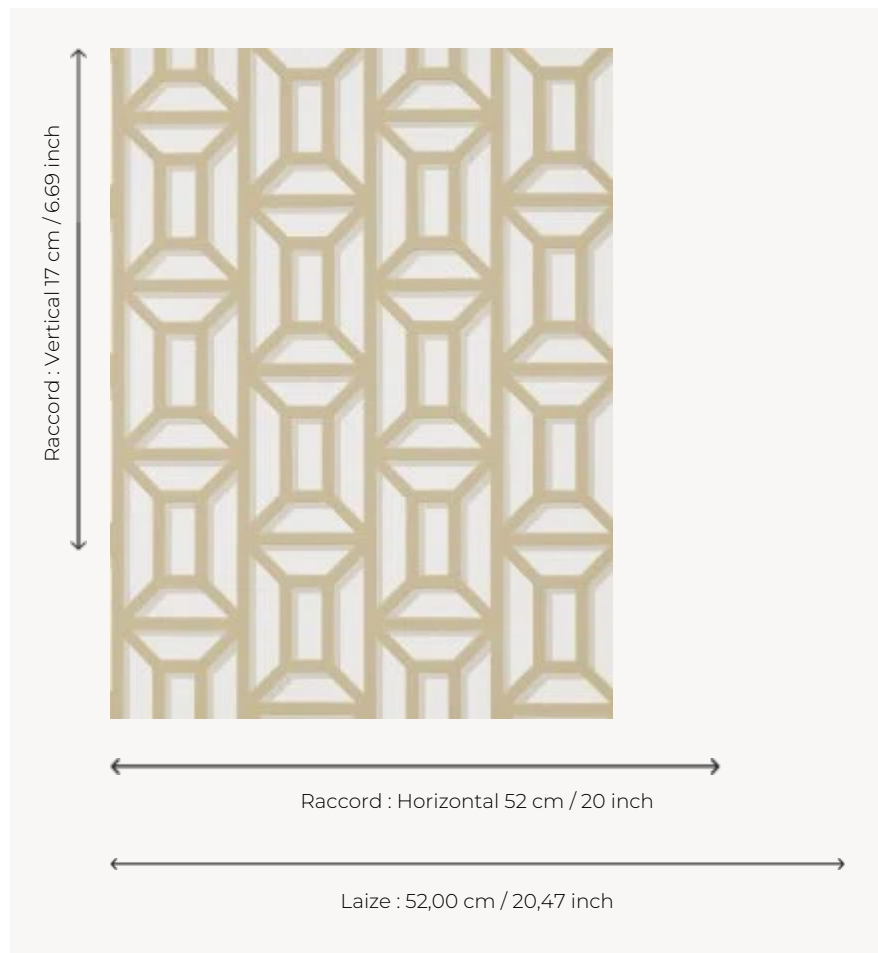

FP753001 DECOR IMPERIAL

Traditional print using contrasting matte and metallic inks accentuates architectural details. The handmade look adds dimension to the geometric design of a gate.

FP753001 - Beige

Pierre Frey

TYPE	Small width printed wallpapers
COLLABORATION	Maison Caspari
SALES UNIT	Available per roll of 10,05 mts
BACKING	NON WOVEN
COMPOSITION	-
WIDTH	52 cm / 20,47 inch
REPEAT	H: 52 cm - 20,00 inch V: 17 cm - 6,69 inch Straight repeat
WEIGHT	147 gr / m ²
CARE	
TRIMMING	Trimmed
HANGING/REMOVING	Paste the wall Wet removable
CERTIFICATIONS	EUROCLASS B-s1,d0 ASTM E84 Class A
NOTES	Traditional printing technique
BOOK	F9979PPFREY25

3 Colors

FP753001

Beige

FP753002

Or

FP753003

Aqua