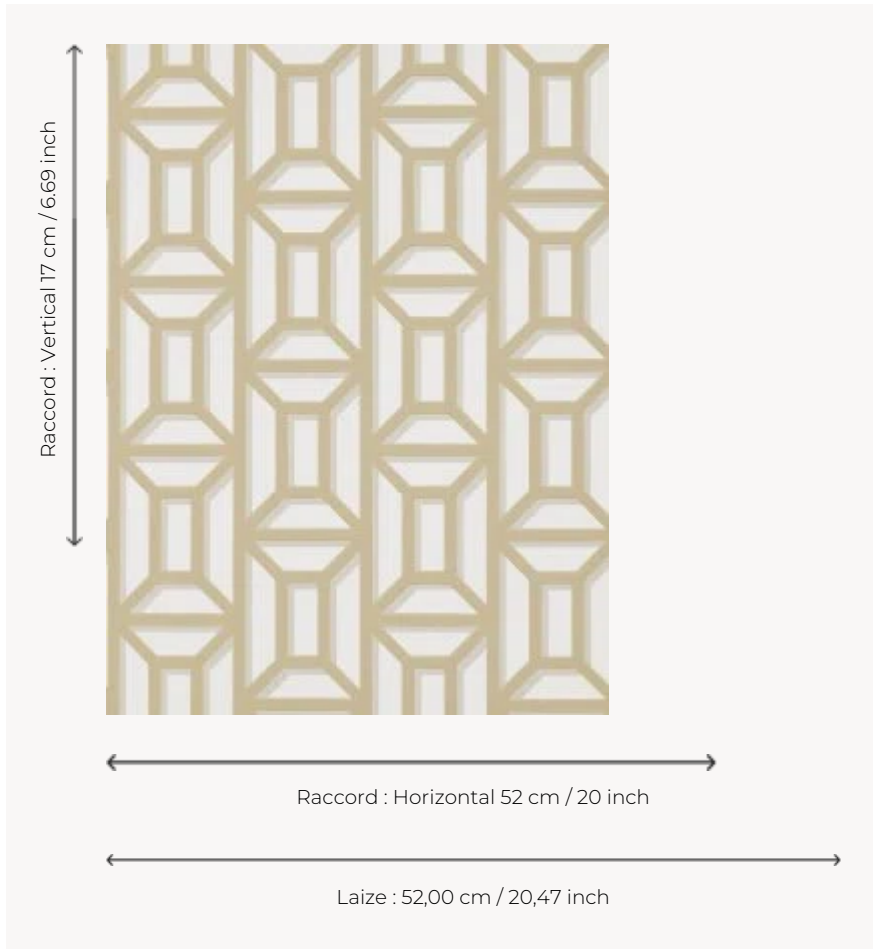

FP753001 DECOR IMPERIAL

Traditional print using contrasting matte and metallic inks accentuates architectural details. The handmade look adds dimension to the geometric design of a gate.

FP753001 - Beige

Pierre Frey

TYPE	Small width printed wallpapers
COLLABORATION	Maison Caspari
SALES UNIT	Available per roll of 10,05 mts
BACKING	NON WOVEN
COMPOSITION	-
WIDTH	52 cm / 20,47 inch
REPEAT	H: 52 cm - 20,00 inch V: 17 cm - 6,69 inch Straight repeat
WEIGHT	147 gr / m ²
CARE	
TRIMMING	Trimmed
HANGING/REMOVING	Paste the wall Wet removable
CERTIFICATIONS	EUROCLASS B-s1,d0 ASTM E84 Class A
NOTES	Traditional printing technique
BOOK	F9979PPFREY25