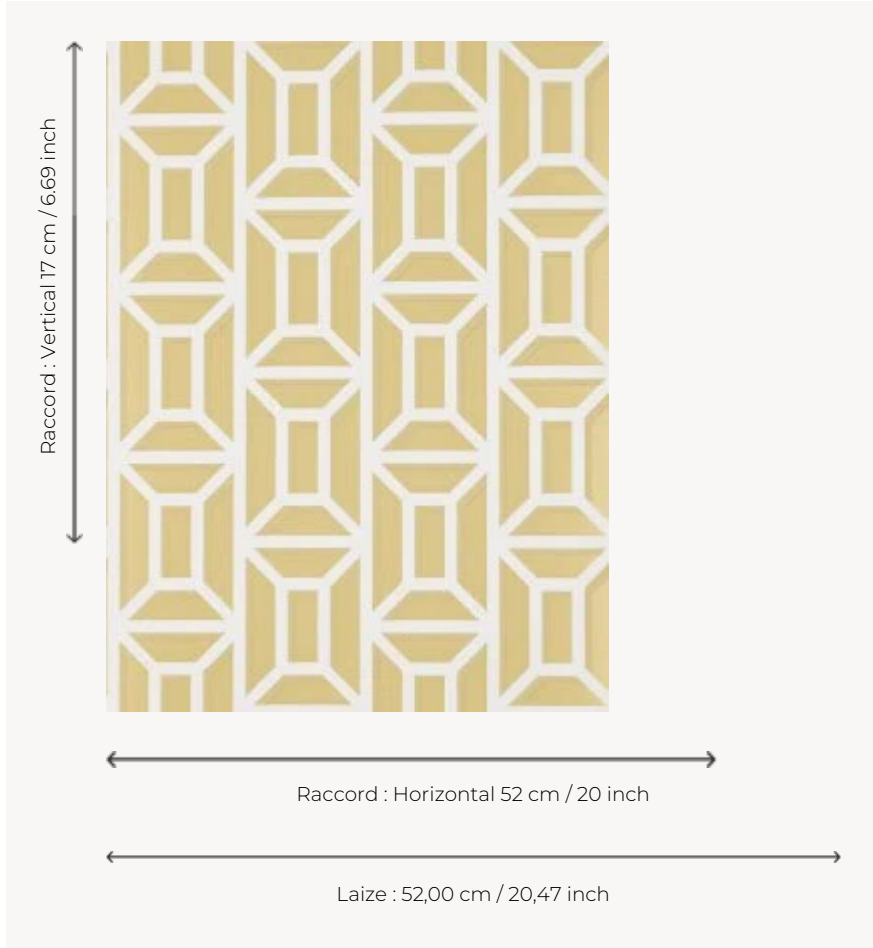

# FP753002 DECOR IMPERIAL

Traditional print using contrasting matte and metallic inks accentuates architectural details. The handmade look adds dimension to the geometric design of a gate.

## Pierre Frey

<b>TYPE</b>	Small width printed wallpapers
<b>COLLABORATION</b>	Maison Caspari
<b>SALES UNIT</b>	Available per roll of 10,05 mts
<b>BACKING</b>	NON WOVEN
<b>COMPOSITION</b>	-
<b>WIDTH</b>	52 cm / 20,47 inch
<b>REPEAT</b>	H: 52 cm - 20,00 inch V: 17 cm - 6,69 inch Straight repeat
<b>WEIGHT</b>	147 gr / m <sup>2</sup>
<b>CARE</b>	
<b>TRIMMING</b>	Trimmed
<b>HANGING/REMOVING</b>	Paste the wall Wet removable
<b>CERTIFICATIONS</b>	EUROCLASS B-s1,d0 ASTM E84 Class A
<b>NOTES</b>	Traditional printing technique
<b>BOOK</b>	F9979PPFREY25