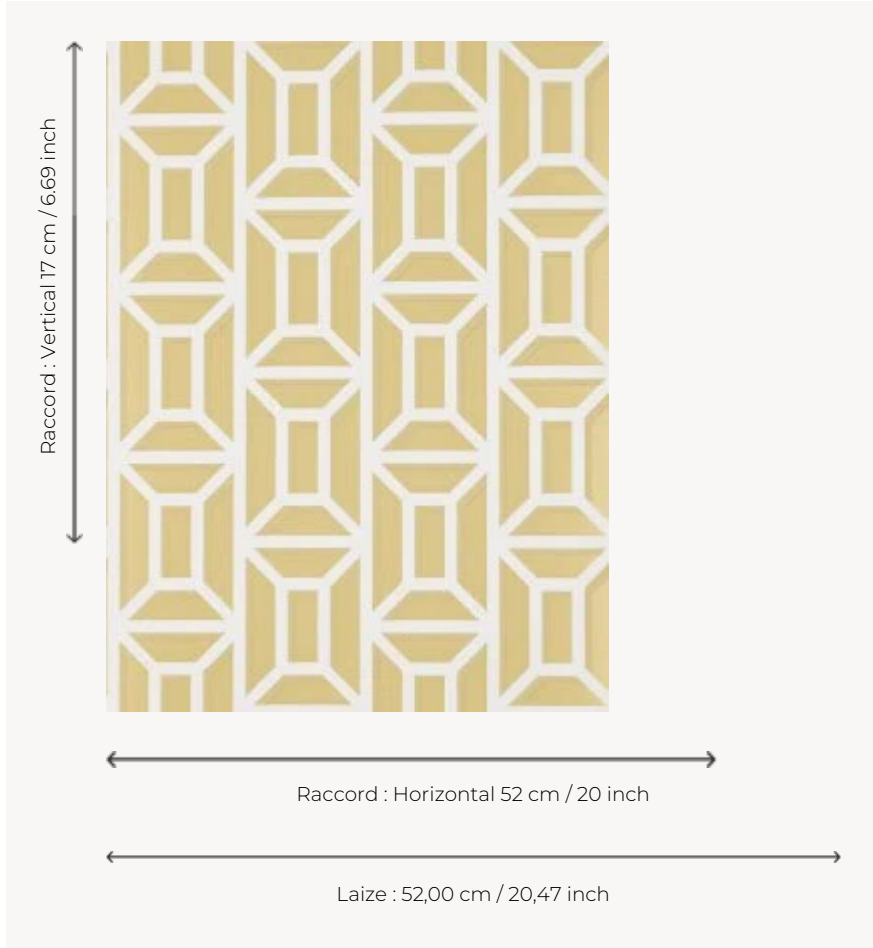

FP753002 DECOR IMPERIAL

Traditional print using contrasting matte and metallic inks accentuates architectural details. The handmade look adds dimension to the geometric design of a gate.

FP753002 - Or

Pierre Frey

TYPE	Small width printed wallpapers
COLLABORATION	Maison Caspari
SALES UNIT	Available per roll of 10,05 mts
BACKING	NON WOVEN
COMPOSITION	-
WIDTH	52 cm / 20,47 inch
REPEAT	H: 52 cm - 20,00 inch V: 17 cm - 6,69 inch Straight repeat
WEIGHT	147 gr / m ²
CARE	
TRIMMING	Trimmed
HANGING/REMOVING	Paste the wall Wet removable
CERTIFICATIONS	EUROCLASS B-s1,d0 ASTM E84 Class A
NOTES	Traditional printing technique
BOOK	F9979PPFREY25