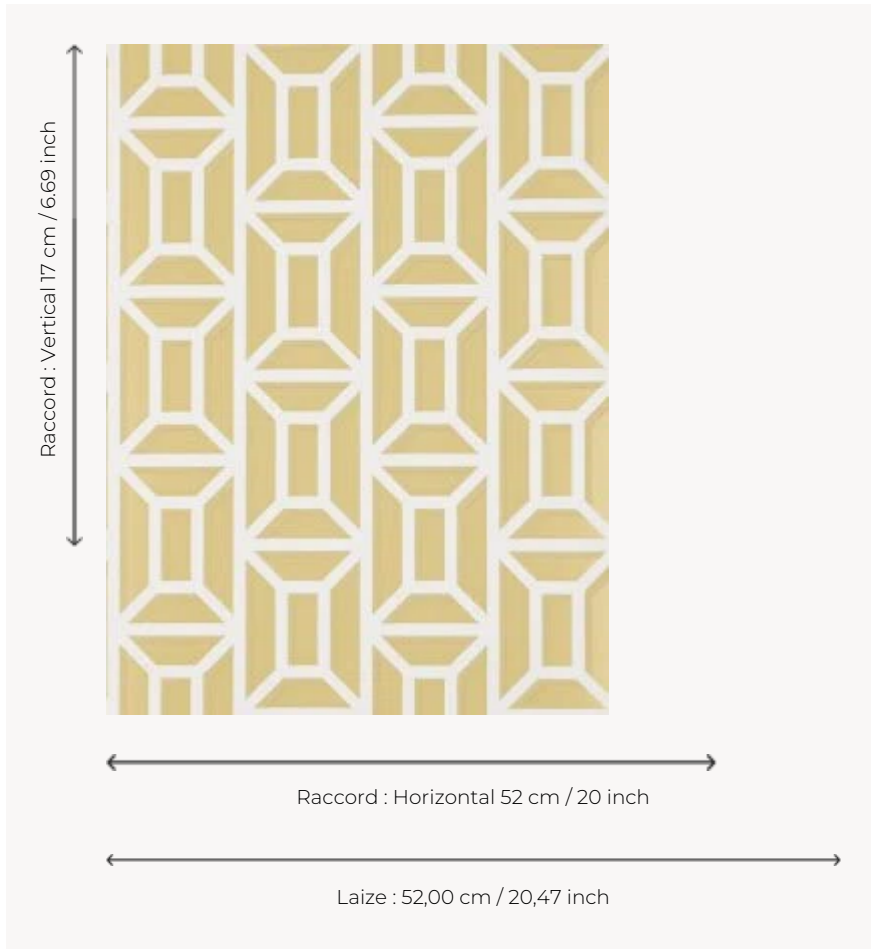

FP753002 DECOR IMPERIAL

Traditional print using contrasting matte and metallic inks accentuates architectural details. The handmade look adds dimension to the geometric design of a gate.

FP753002 - Or

Pierre Frey

TYPE	Small width printed wallpapers
COLLABORATION	Maison Caspari
SALES UNIT	Available per roll of 10,05 mts
BACKING	NON WOVEN
COMPOSITION	-
WIDTH	52 cm / 20,47 inch
REPEAT	H: 52 cm - 20,00 inch V: 17 cm - 6,69 inch Straight repeat
WEIGHT	147 gr / m ²
CARE	
TRIMMING	Trimmed
HANGING/REMOVING	Paste the wall Wet removable
CERTIFICATIONS	EUROCLASS B-s1,d0 ASTM E84 Class A
NOTES	Traditional printing technique
BOOK	F9979PPFREY25