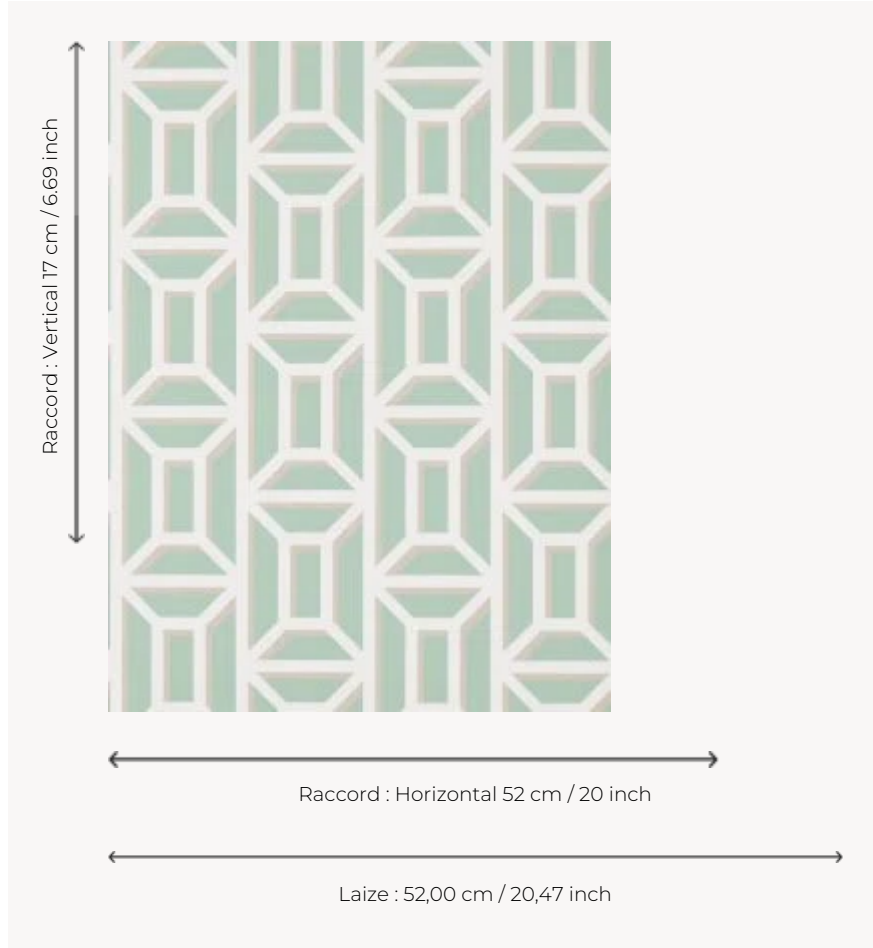

FP753003 DECOR IMPERIAL

Traditional print using contrasting matte and metallic inks accentuates architectural details. The handmade look adds dimension to the geometric design of a gate.

FP753003 - Aqua

Pierre Frey

TYPE	Small width printed wallpapers
COLLABORATION	Maison Caspari
SALES UNIT	Available per roll of 10,05 mts
BACKING	NON WOVEN
COMPOSITION	-
WIDTH	52 cm / 20,47 inch
REPEAT	H: 52 cm - 20,00 inch V: 17 cm - 6,69 inch Straight repeat
WEIGHT	147 gr / m ²
CARE	
TRIMMING	Trimmed
HANGING/REMOVING	Paste the wall Wet removable
CERTIFICATIONS	EUROCLASS B-s1,d0 ASTM E84 Class A
NOTES	Traditional printing technique
BOOK	F9979PPFREY25