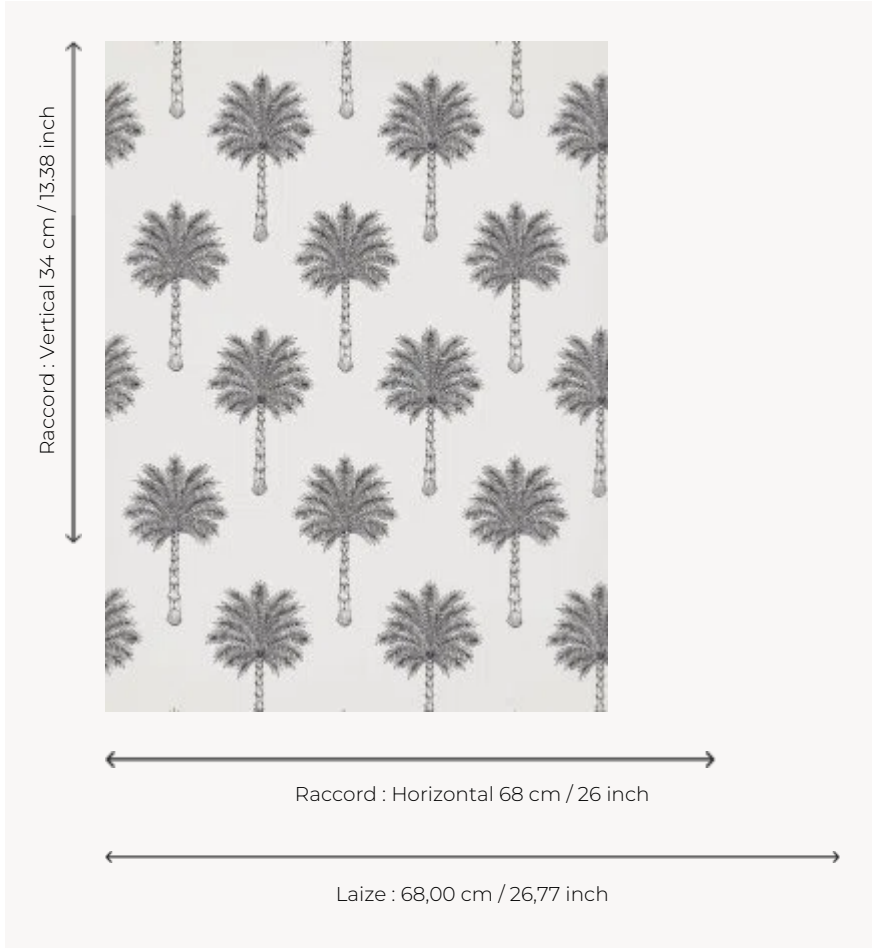

FP755001 LES PALMIERS

The palm tree is a classic motif that brings you to a peaceful atmosphere. Metallic and matte inks traditionally printed add sophistication to the design.

FP755001 - Noir/blanc

Pierre Frey

TYPE	Small width printed wallpapers
COLLABORATION	Maison Caspari
SALES UNIT	Available per roll of 10,05 mts
BACKING	NON WOVEN
COMPOSITION	-
WIDTH	68 cm / 26,77 inch
REPEAT	H: 68 cm - 26,00 inch V: 34 cm - 13,38 inch Straight repeat
WEIGHT	150 gr / m ²
CARE	
TRIMMING	Trimmed
HANGING/REMOVING	Paste the wall Wet removable
CERTIFICATIONS	EUROCLASS B-s1,d0 ASTM E84 Class A
NOTES	Traditional printing technique
BOOK	F9979PPFREY25