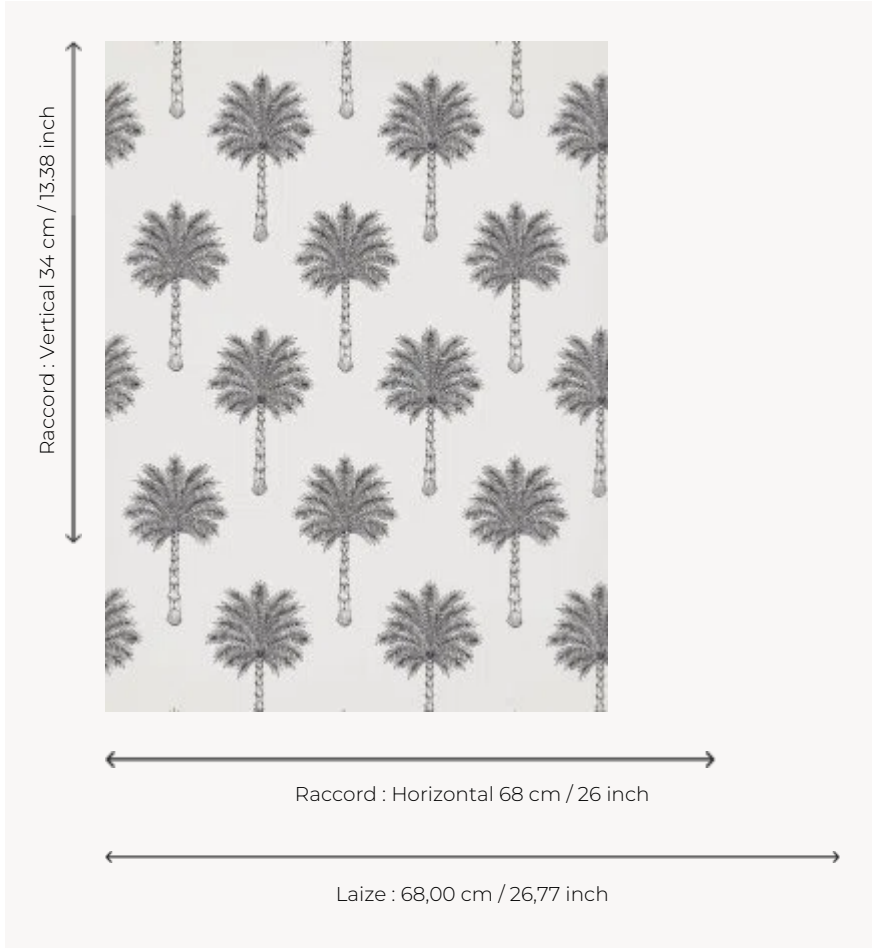

## FP755001 LES PALMIERS

The palm tree is a classic motif that brings you to a peaceful atmosphere. Metallic and matte inks traditionally printed add sophistication to the design.

### Pierre Frey

<b>TYPE</b>	Small width printed wallpapers
<b>COLLABORATION</b>	Maison Caspari
<b>SALES UNIT</b>	Available per roll of 10,05 mts
<b>BACKING</b>	NON WOVEN
<b>COMPOSITION</b>	-
<b>WIDTH</b>	68 cm / 26,77 inch
<b>REPEAT</b>	H: 68 cm - 26,00 inch V: 34 cm - 13,38 inch Straight repeat
<b>WEIGHT</b>	150 gr / m <sup>2</sup>
<b>CARE</b>	
<b>TRIMMING</b>	Trimmed
<b>HANGING/REMOVING</b>	Paste the wall Wet removable
<b>CERTIFICATIONS</b>	EUROCLASS B-s1,d0 ASTM E84 Class A
<b>NOTES</b>	Traditional printing technique
<b>BOOK</b>	F9979PPFREY25