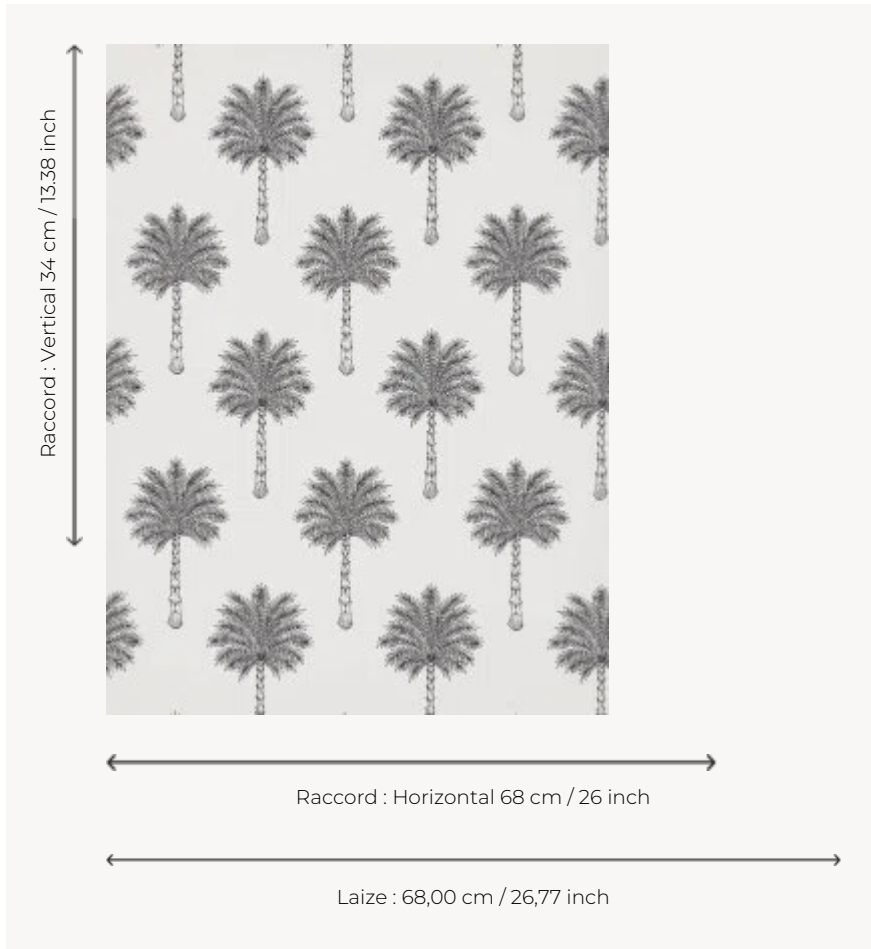

FP755001 LES PALMIERS

The palm tree is a classic motif that brings you to a peaceful atmosphere. Metallic and matte inks traditionally printed add sophistication to the design.

FP755001 - Noir/blanc

Pierre Frey

TYPE	Small width printed wallpapers
COLLABORATION	Maison Caspari
SALES UNIT	Available per roll of 10,05 mts
BACKING	NON WOVEN
COMPOSITION	-
WIDTH	68 cm / 26,77 inch
REPEAT	H: 68 cm - 26,00 inch V: 34 cm - 13,38 inch Straight repeat
WEIGHT	150 gr / m ²
CARE	
TRIMMING	Trimmed
HANGING/REMOVING	Paste the wall Wet removable
CERTIFICATIONS	EUROCLASS B-s1,d0 ASTM E84 Class A
NOTES	Traditional printing technique
BOOK	F9979PPFREY25