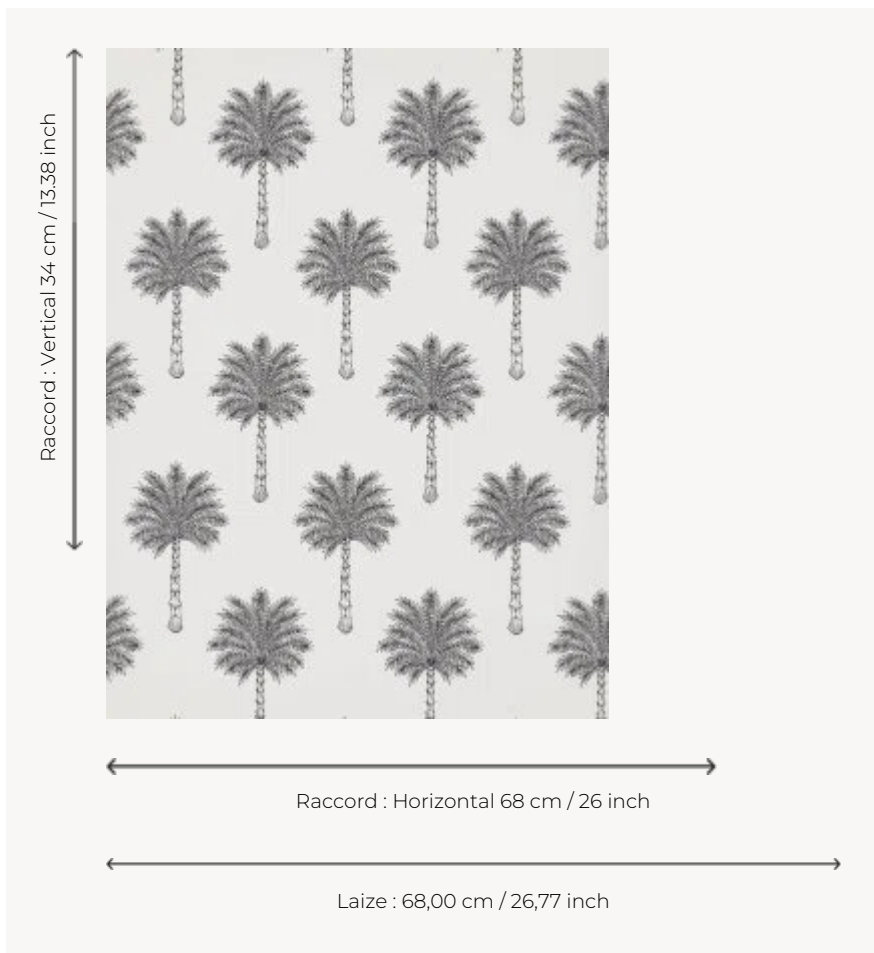

## FP755001 LES PALMIERS

The palm tree is a classic motif that brings you to a peaceful atmosphere. Metallic and matte inks traditionally printed add sophistication to the design.

### Pierre Frey

<b>TYPE</b>	Small width printed wallpapers
<b>COLLABORATION</b>	Maison Caspari
<b>SALES UNIT</b>	Available per roll of 10,05 mts
<b>BACKING</b>	NON WOVEN
<b>COMPOSITION</b>	-
<b>WIDTH</b>	68 cm / 26,77 inch
<b>REPEAT</b>	H: 68 cm - 26,00 inch V: 34 cm - 13,38 inch Straight repeat
<b>WEIGHT</b>	150 gr / m <sup>2</sup>
<b>CARE</b>	
<b>TRIMMING</b>	Trimmed
<b>HANGING/REMOVING</b>	Paste the wall Wet removable
<b>CERTIFICATIONS</b>	EUROCLASS B-s1,d0 ASTM E84 Class A
<b>NOTES</b>	Traditional printing technique
<b>BOOK</b>	F9979PPFREY25