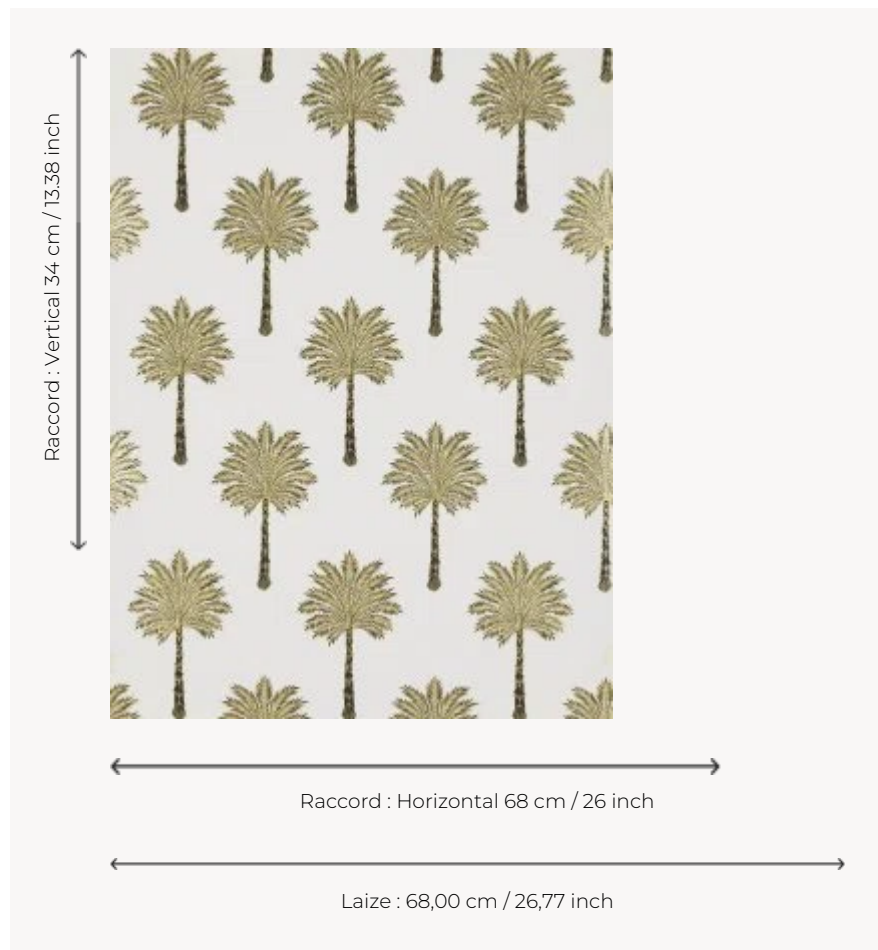

FP755002 LES PALMIERS

The palm tree is a classic motif that brings you to a peaceful atmosphere. Metallic and matte inks traditionally printed add sophistication to the design.

FP755002 - Or

Pierre Frey

TYPE	Small width printed wallpapers
COLLABORATION	Maison Caspari
SALES UNIT	Available per roll of 10,05 mts
BACKING	NON WOVEN
COMPOSITION	-
WIDTH	68 cm / 26,77 inch
REPEAT	H: 68 cm - 26,00 inch V: 34 cm - 13,38 inch Straight repeat
WEIGHT	150 gr / m ²
CARE	
TRIMMING	Trimmed
HANGING/REMOVING	Paste the wall Wet removable
CERTIFICATIONS	EUROCLASS B-s1,d0 ASTM E84 Class A
NOTES	Traditional printing technique
BOOK	F9979PPFREY25

3 Colors

FP755001
Noir/blanc

FP755002
Or

FP755003
Tropical