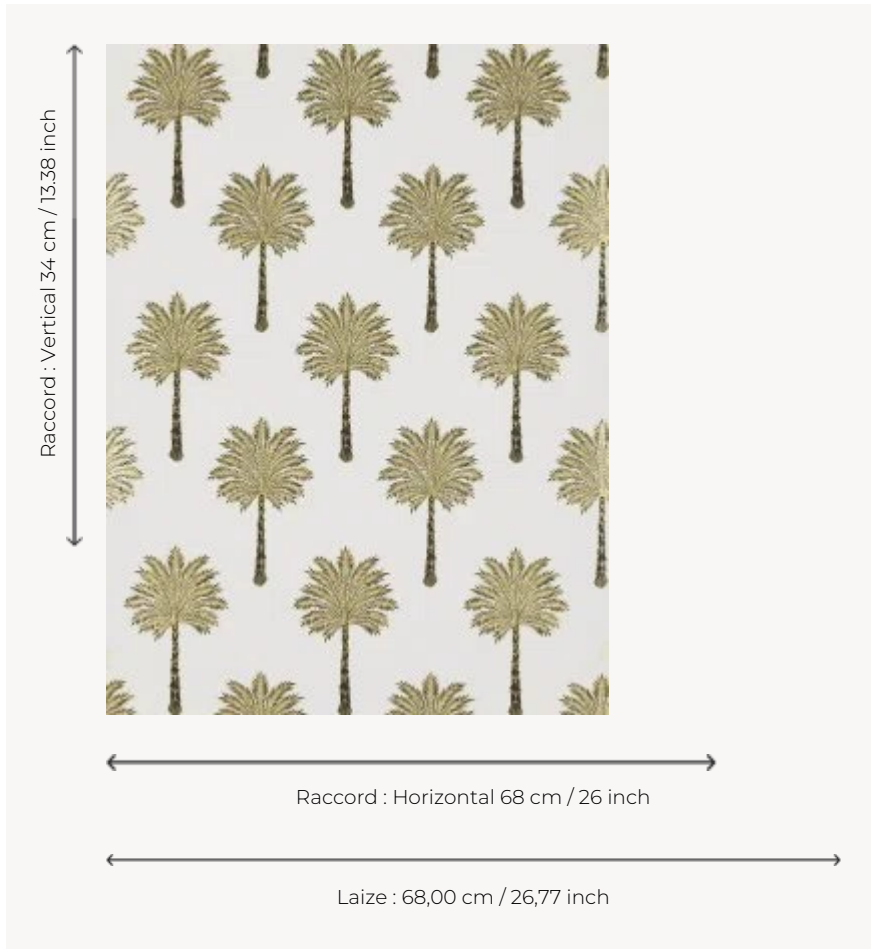

FP755002 LES PALMIERS

The palm tree is a classic motif that brings you to a peaceful atmosphere. Metallic and matte inks traditionally printed add sophistication to the design.

FP755002 - Or

Pierre Frey

TYPE	Small width printed wallpapers
COLLABORATION	Maison Caspari
SALES UNIT	Available per roll of 10,05 mts
BACKING	NON WOVEN
COMPOSITION	-
WIDTH	68 cm / 26,77 inch
REPEAT	H: 68 cm - 26,00 inch V: 34 cm - 13,38 inch Straight repeat
WEIGHT	150 gr / m ²
CARE	
TRIMMING	Trimmed
HANGING/REMOVING	Paste the wall Wet removable
CERTIFICATIONS	EUROCLASS B-s1,d0 ASTM E84 Class A
NOTES	Traditional printing technique
BOOK	F9979PPFREY25

3 Colors

FP755001
Noir/blanc

FP755002
Or

FP755003
Tropical