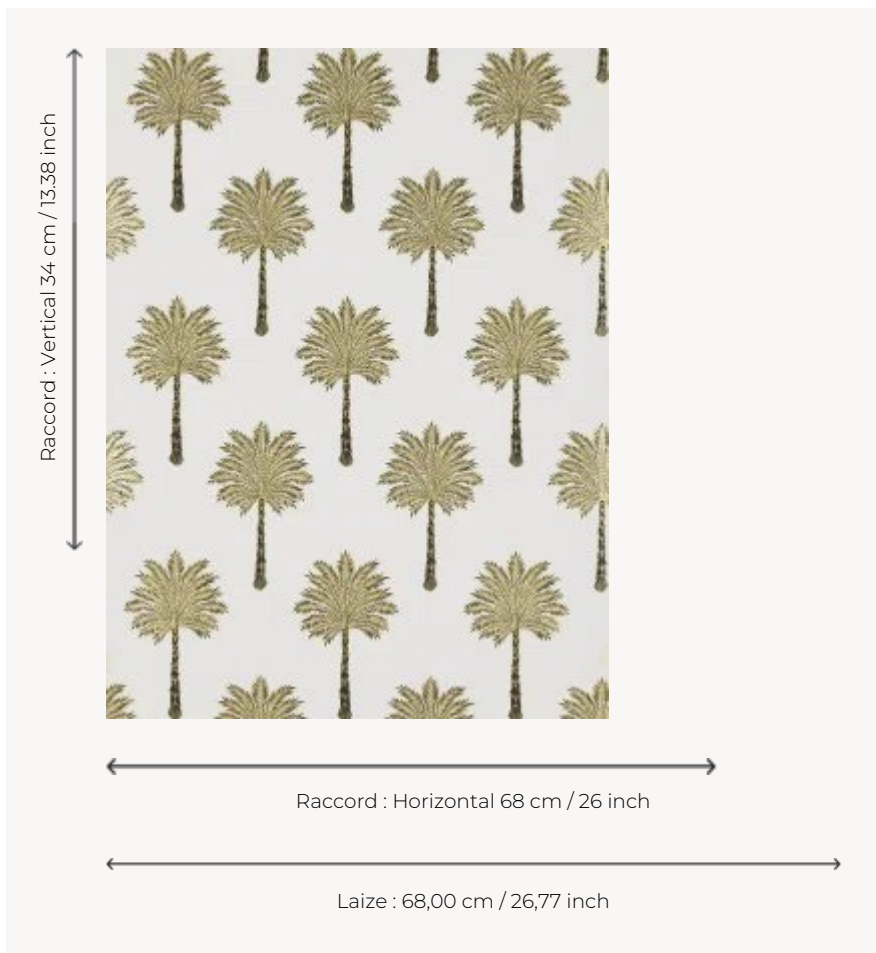

FP755002 LES PALMIERS

The palm tree is a classic motif that brings you to a peaceful atmosphere. Metallic and matte inks traditionally printed add sophistication to the design.

FP755002 - Or

Pierre Frey

TYPE	Small width printed wallpapers
COLLABORATION	Maison Caspari
SALES UNIT	Available per roll of 10,05 mts
BACKING	NON WOVEN
COMPOSITION	-
WIDTH	68 cm / 26,77 inch
REPEAT	H: 68 cm - 26,00 inch V: 34 cm - 13,38 inch Straight repeat
WEIGHT	150 gr / m ²
CARE	
TRIMMING	Trimmed
HANGING/REMOVING	Paste the wall Wet removable
CERTIFICATIONS	EUROCLASS B-s1,d0 ASTM E84 Class A
NOTES	Traditional printing technique
BOOK	F9979PPFREY25

3 Colors

FP755001
Noir/blanc

FP755002
Or

FP755003
Tropical