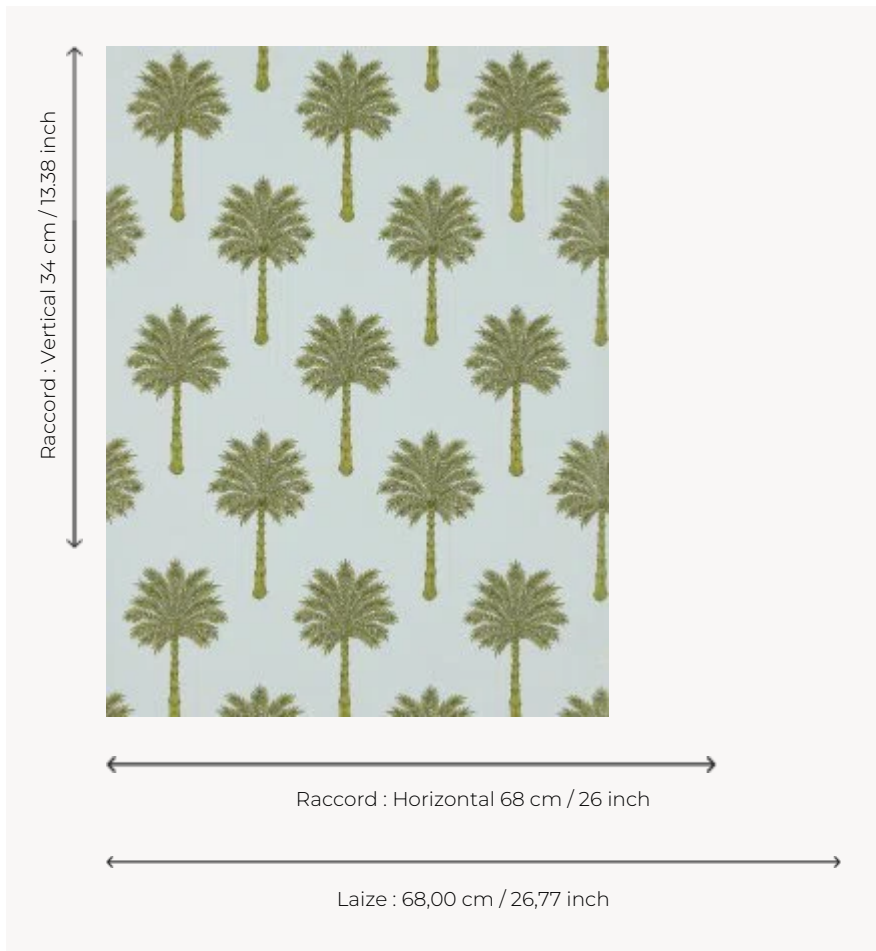

FP755003 LES PALMIERS

The palm tree is a classic motif that brings you to a peaceful atmosphere. Metallic and matte inks traditionally printed add sophistication to the design.

FP755003 - Tropical

Pierre Frey

TYPE	Small width printed wallpapers
COLLABORATION	Maison Caspari
SALES UNIT	Available per roll of 10,05 mts
BACKING	NON WOVEN
COMPOSITION	-
WIDTH	68 cm / 26,77 inch
REPEAT	H: 68 cm - 26,00 inch V: 34 cm - 13,38 inch Straight repeat
WEIGHT	150 gr / m ²
CARE	
TRIMMING	Trimmed
HANGING/REMOVING	Paste the wall Wet removable
CERTIFICATIONS	EUROCLASS B-s1,d0 ASTM E84 Class A
NOTES	Traditional printing technique
BOOK	F9979PPFREY25

3 Colors

FP755001
Noir/blanc

FP755002
Or

FP755003
Tropical