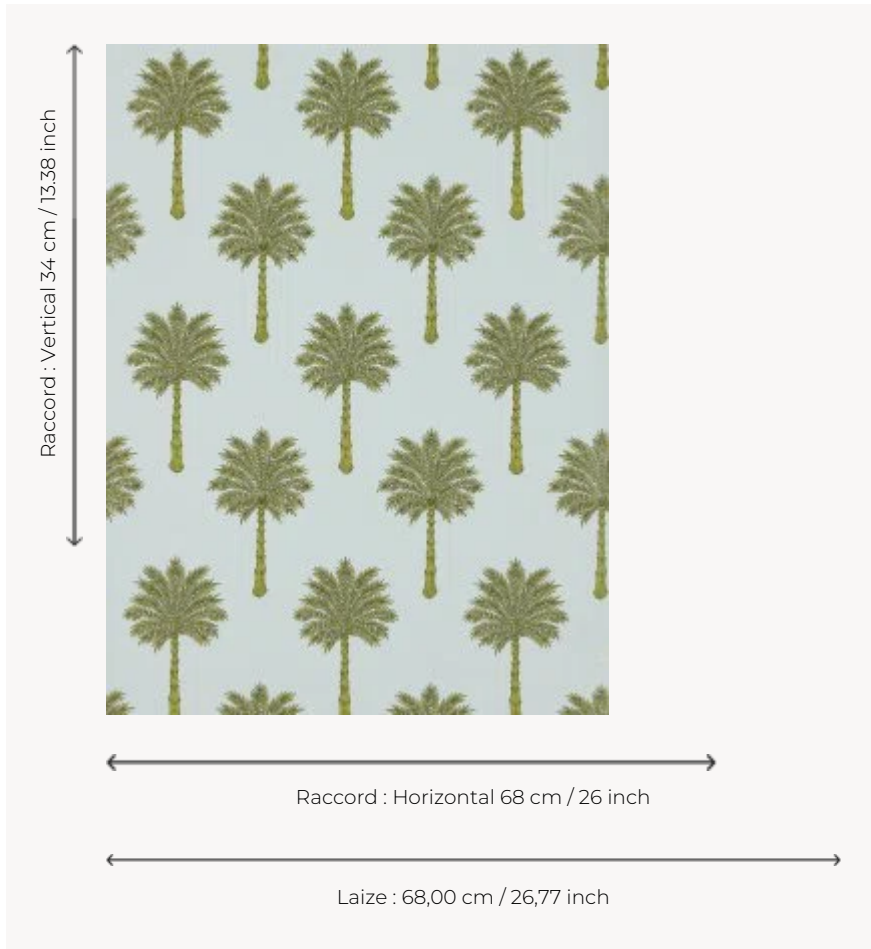

FP755003 LES PALMIERS

The palm tree is a classic motif that brings you to a peaceful atmosphere. Metallic and matte inks traditionally printed add sophistication to the design.

FP755003 - Tropical

Pierre Frey

TYPE	Small width printed wallpapers
COLLABORATION	Maison Caspari
SALES UNIT	Available per roll of 10,05 mts
BACKING	NON WOVEN
COMPOSITION	-
WIDTH	68 cm / 26,77 inch
REPEAT	H: 68 cm - 26,00 inch V: 34 cm - 13,38 inch Straight repeat
WEIGHT	150 gr / m ²
CARE	
TRIMMING	Trimmed
HANGING/REMOVING	Paste the wall Wet removable
CERTIFICATIONS	EUROCLASS B-s1,d0 ASTM E84 Class A
NOTES	Traditional printing technique
BOOK	F9979PPFREY25