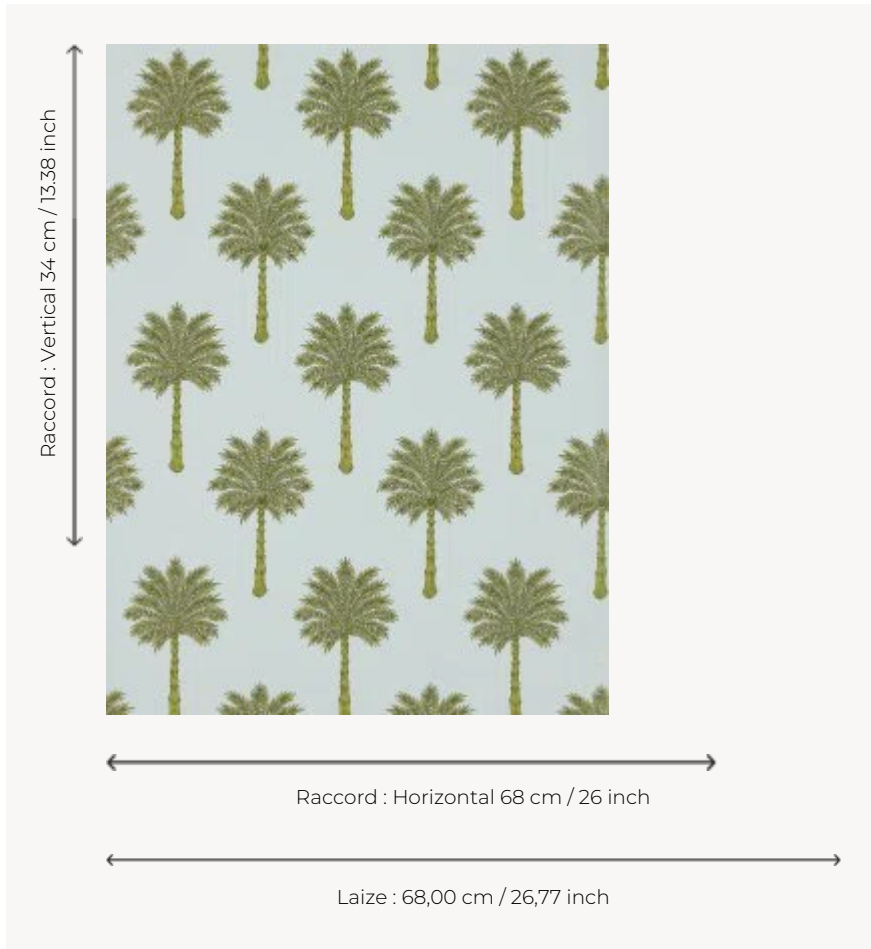

FP755003 LES PALMIERS

The palm tree is a classic motif that brings you to a peaceful atmosphere. Metallic and matte inks traditionally printed add sophistication to the design.

FP755003 - Tropical

Pierre Frey

TYPE	Small width printed wallpapers
COLLABORATION	Maison Caspari
SALES UNIT	Available per roll of 10,05 mts
BACKING	NON WOVEN
COMPOSITION	-
WIDTH	68 cm / 26,77 inch
REPEAT	H: 68 cm - 26,00 inch V: 34 cm - 13,38 inch Straight repeat
WEIGHT	150 gr / m ²
CARE	
TRIMMING	Trimmed
HANGING/REMOVING	Paste the wall Wet removable
CERTIFICATIONS	EUROCLASS B-s1,d0 ASTM E84 Class A
NOTES	Traditional printing technique
BOOK	F9979PPFREY25