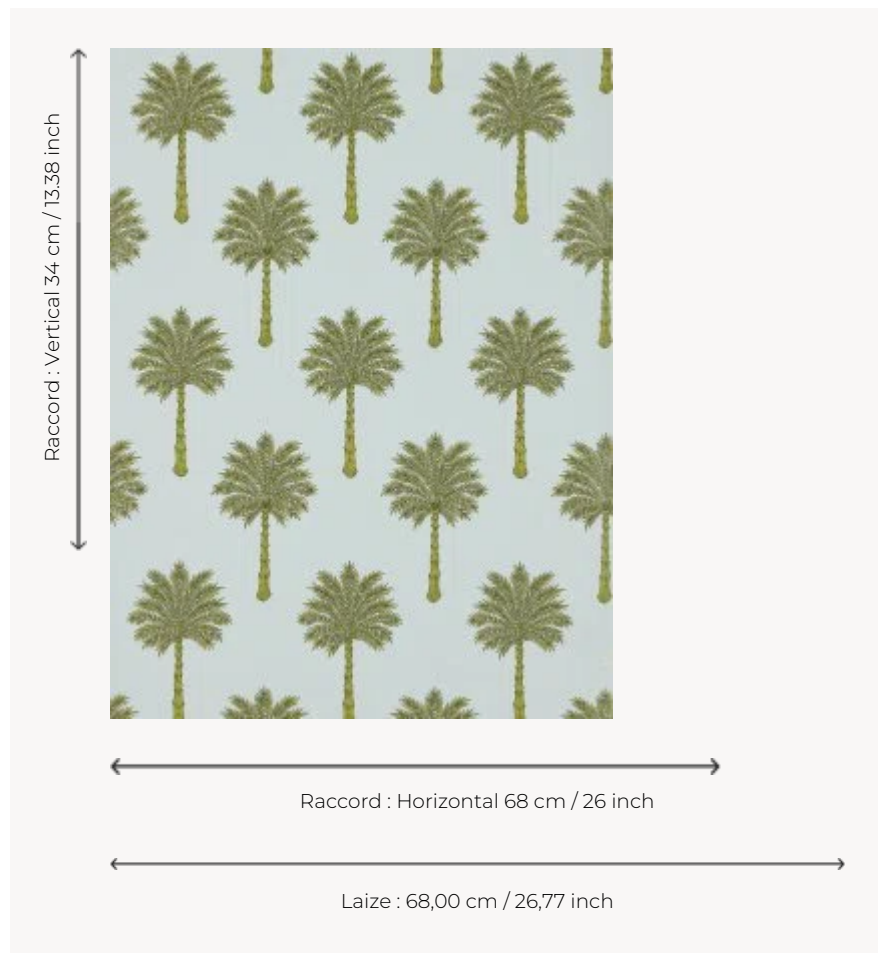

FP755003 LES PALMIERS

The palm tree is a classic motif that brings you to a peaceful atmosphere. Metallic and matte inks traditionally printed add sophistication to the design.

FP755003 - Tropical

Pierre Frey

TYPE	Small width printed wallpapers
COLLABORATION	Maison Caspari
SALES UNIT	Available per roll of 10,05 mts
BACKING	NON WOVEN
COMPOSITION	-
WIDTH	68 cm / 26,77 inch
REPEAT	H: 68 cm - 26,00 inch V: 34 cm - 13,38 inch Straight repeat
WEIGHT	150 gr / m ²
CARE	
TRIMMING	Trimmed
HANGING/REMOVING	Paste the wall Wet removable
CERTIFICATIONS	EUROCLASS B-s1,d0 ASTM E84 Class A
NOTES	Traditional printing technique
BOOK	F9979PPFREY25