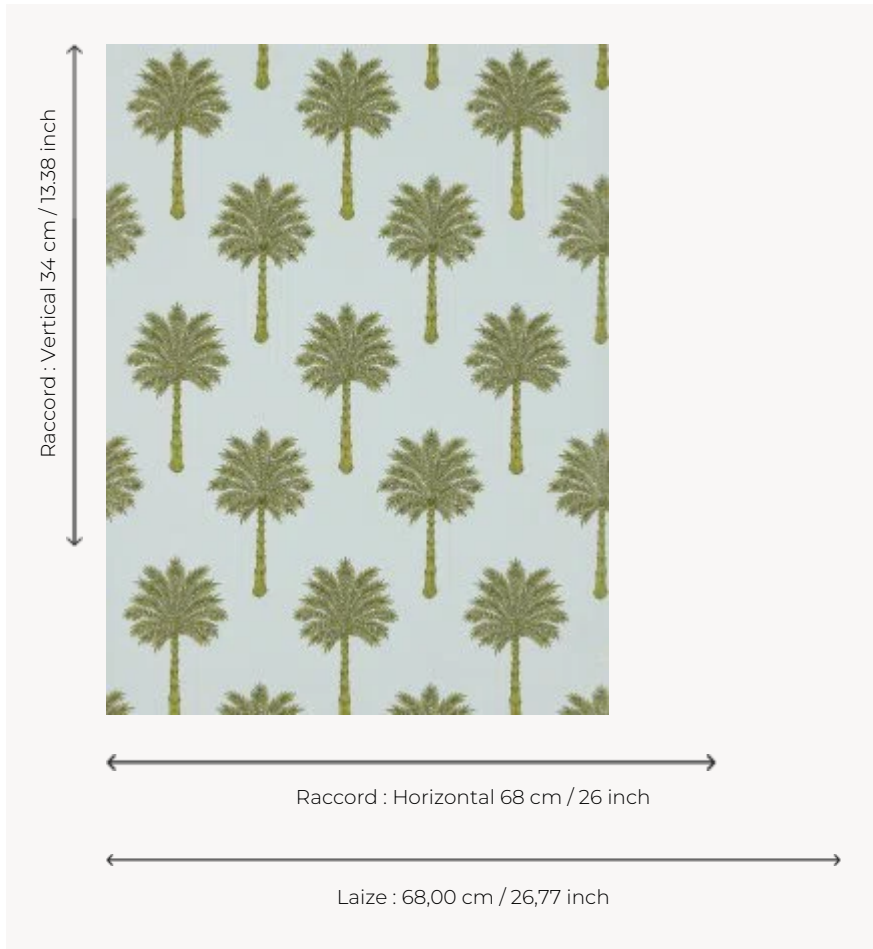

FP755003 LES PALMIERS

The palm tree is a classic motif that brings you to a peaceful atmosphere. Metallic and matte inks traditionally printed add sophistication to the design.

FP755003 - Tropical

Pierre Frey

TYPE	Small width printed wallpapers
COLLABORATION	Maison Caspari
SALES UNIT	Available per roll of 10,05 mts
BACKING	NON WOVEN
COMPOSITION	-
WIDTH	68 cm / 26,77 inch
REPEAT	H: 68 cm - 26,00 inch V: 34 cm - 13,38 inch Straight repeat
WEIGHT	150 gr / m ²
CARE	
TRIMMING	Trimmed
HANGING/REMOVING	Paste the wall Wet removable
CERTIFICATIONS	EUROCLASS B-s1,d0 ASTM E84 Class A
NOTES	Traditional printing technique
BOOK	F9979PPFREY25

3 Colors

FP755001
Noir/blanc

FP755002
Or

FP755003
Tropical