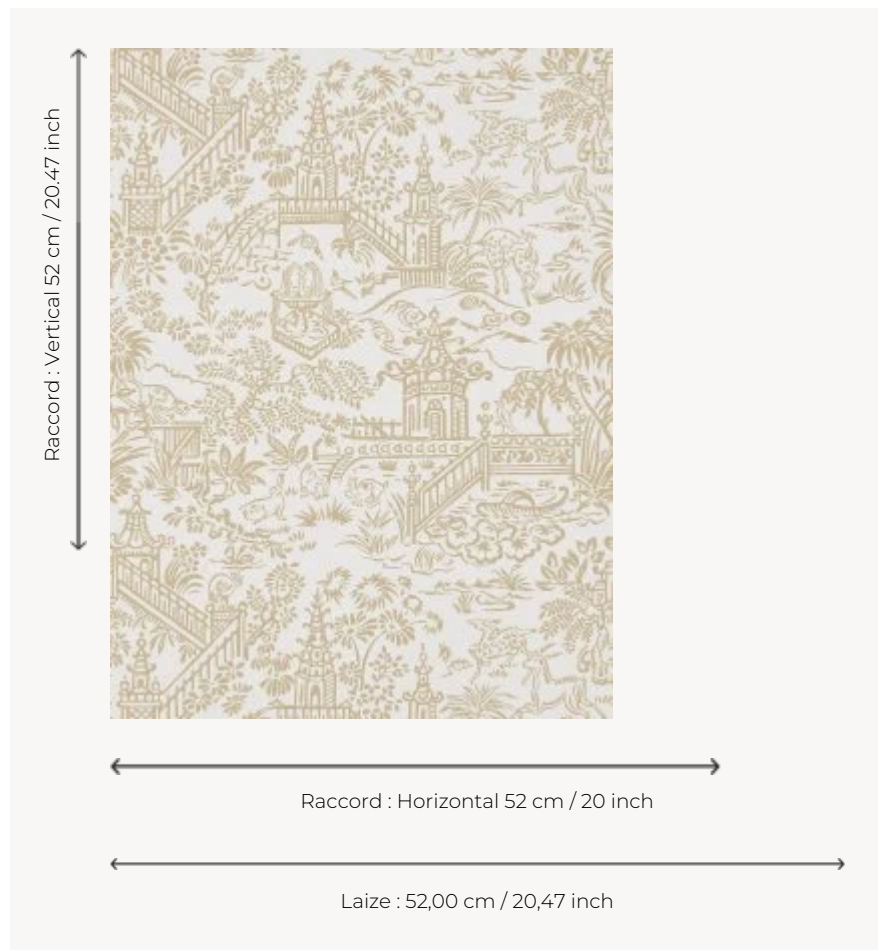

FP761001 LES PAGODES

A classic toile design of pagodas and Asian jungle printed in a traditional way. Colorways play with positive negative effect and give the design a modern look.

FP761001 - Beige

Pierre Frey

TYPE	Small width printed wallpapers
COLLABORATION	Maison Caspari
SALES UNIT	Available per roll of 10,05 mts
BACKING	NON WOVEN
COMPOSITION	-
WIDTH	52 cm / 20,47 inch
REPEAT	H: 52 cm - 20,00 inch V: 52 cm - 20,47 inch Straight repeat
WEIGHT	175 gr / m ²
CARE	
TRIMMING	Trimmed
HANGING/REMOVING	Paste the wall Strippable
CERTIFICATIONS	EUROCLASS B-s1,d0 ASTM E84 Class A
NOTES	Good lightfastness Traditional printing technique
BOOK	F9979PPFREY25