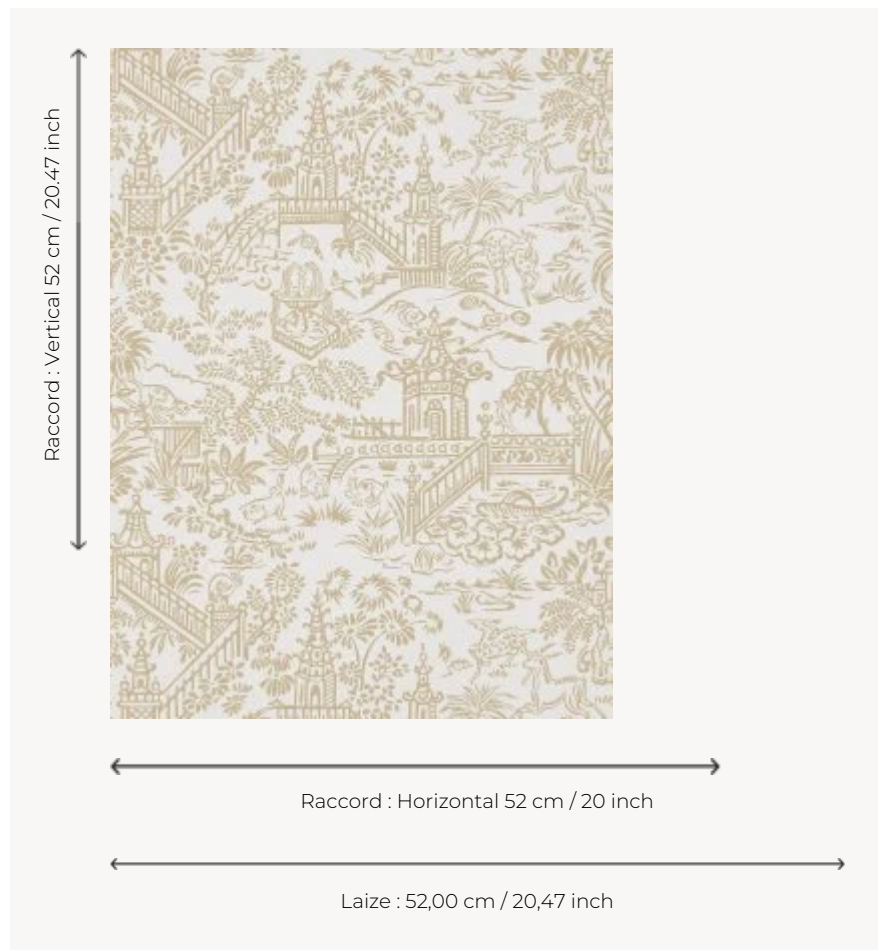

## FP761001 LES PAGODES

A classic toile design of pagodas and Asian jungle printed in a traditional way. Colorways play with positive negative effect and give the design a modern look.

### FP761001 - Beige

### Pierre Frey

<b>TYPE</b>	Small width printed wallpapers
<b>COLLABORATION</b>	Maison Caspari
<b>SALES UNIT</b>	Available per roll of 10,05 mts
<b>BACKING</b>	NON WOVEN
<b>COMPOSITION</b>	-
<b>WIDTH</b>	52 cm / 20,47 inch
<b>REPEAT</b>	H: 52 cm - 20,00 inch V: 52 cm - 20,47 inch Straight repeat
<b>WEIGHT</b>	175 gr / m <sup>2</sup>
<b>CARE</b>	
<b>TRIMMING</b>	Trimmed
<b>HANGING/REMOVING</b>	Paste the wall Strippable
<b>CERTIFICATIONS</b>	EUROCLASS B-s1,d0 ASTM E84 Class A
<b>NOTES</b>	Good lightfastness Traditional printing technique
<b>BOOK</b>	F9979PPFREY25