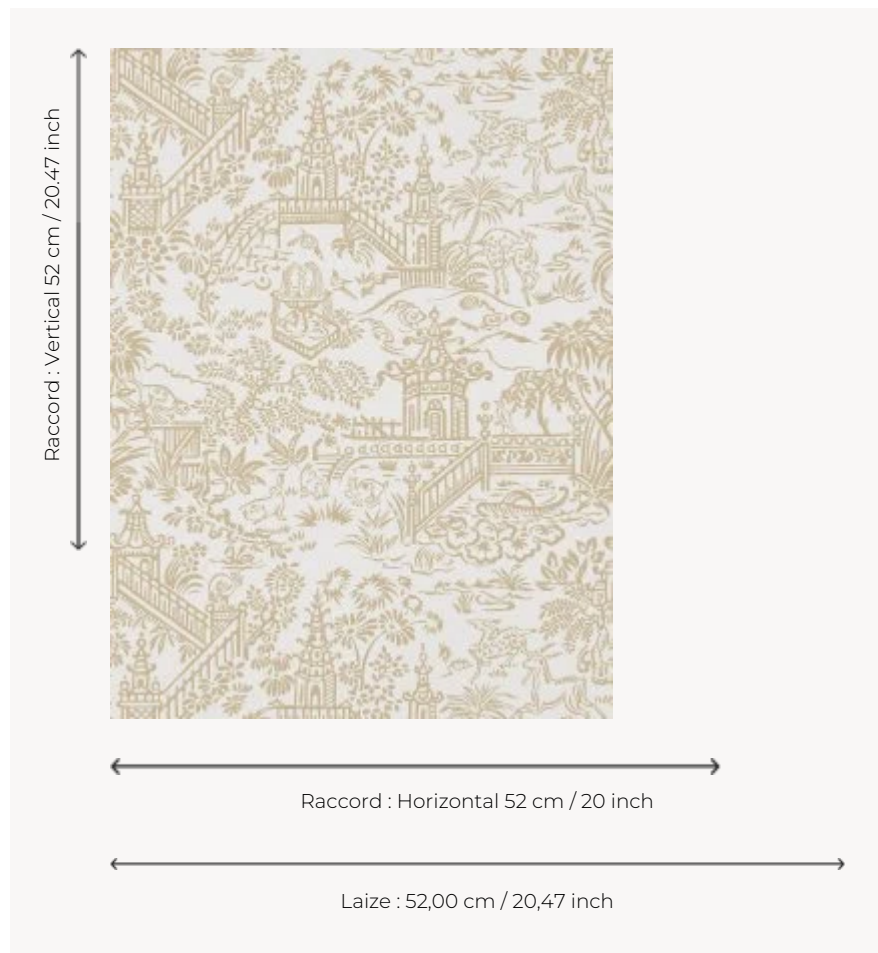

FP761001 LES PAGODES

A classic toile design of pagodas and Asian jungle printed in a traditional way. Colorways play with positive negative effect and give the design a modern look.

FP761001 - Beige

Pierre Frey

TYPE	Small width printed wallpapers
COLLABORATION	Maison Caspari
SALES UNIT	Available per roll of 10,05 mts
BACKING	NON WOVEN
COMPOSITION	-
WIDTH	52 cm / 20,47 inch
REPEAT	H: 52 cm - 20,00 inch V: 52 cm - 20,47 inch Straight repeat
WEIGHT	175 gr / m ²
CARE	
TRIMMING	Trimmed
HANGING/REMOVING	Paste the wall Strippable
CERTIFICATIONS	EUROCLASS B-s1,d0 ASTM E84 Class A
NOTES	Good lightfastness Traditional printing technique
BOOK	F9979PPFREY25