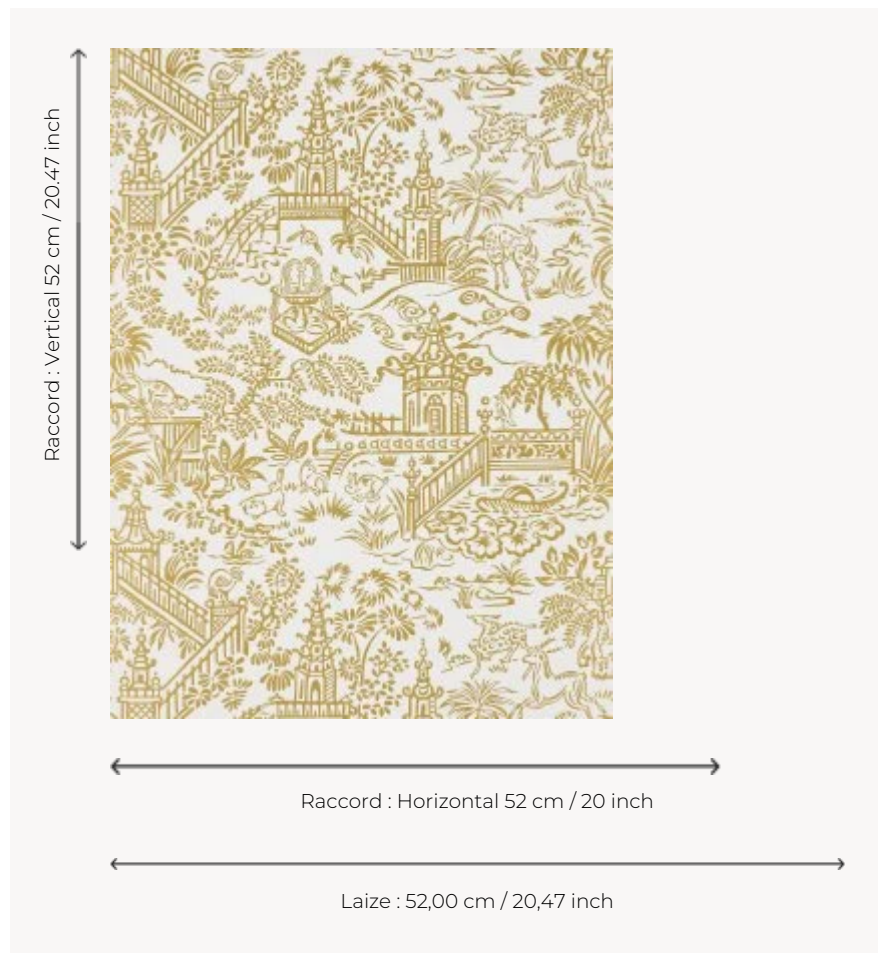

FP761002 LES PAGODES

A classic toile design of pagodas and Asian jungle printed in a traditional way. Colorways play with positive negative effect and give the design a modern look.

FP761002 - Laiton

Pierre Frey

TYPE	Small width printed wallpapers
COLLABORATION	Maison Caspari
SALES UNIT	Available per roll of 10,05 mts
BACKING	NON WOVEN
COMPOSITION	-
WIDTH	52 cm / 20,47 inch
REPEAT	H: 52 cm - 20,00 inch V: 52 cm - 20,47 inch Straight repeat
WEIGHT	175 gr / m ²
CARE	
TRIMMING	Trimmed
HANGING/REMOVING	Paste the wall Strippable
CERTIFICATIONS	EUROCLASS B-s1,d0 ASTM E84 Class A
NOTES	Good lightfastness Traditional printing technique
BOOK	F9979PPFREY25