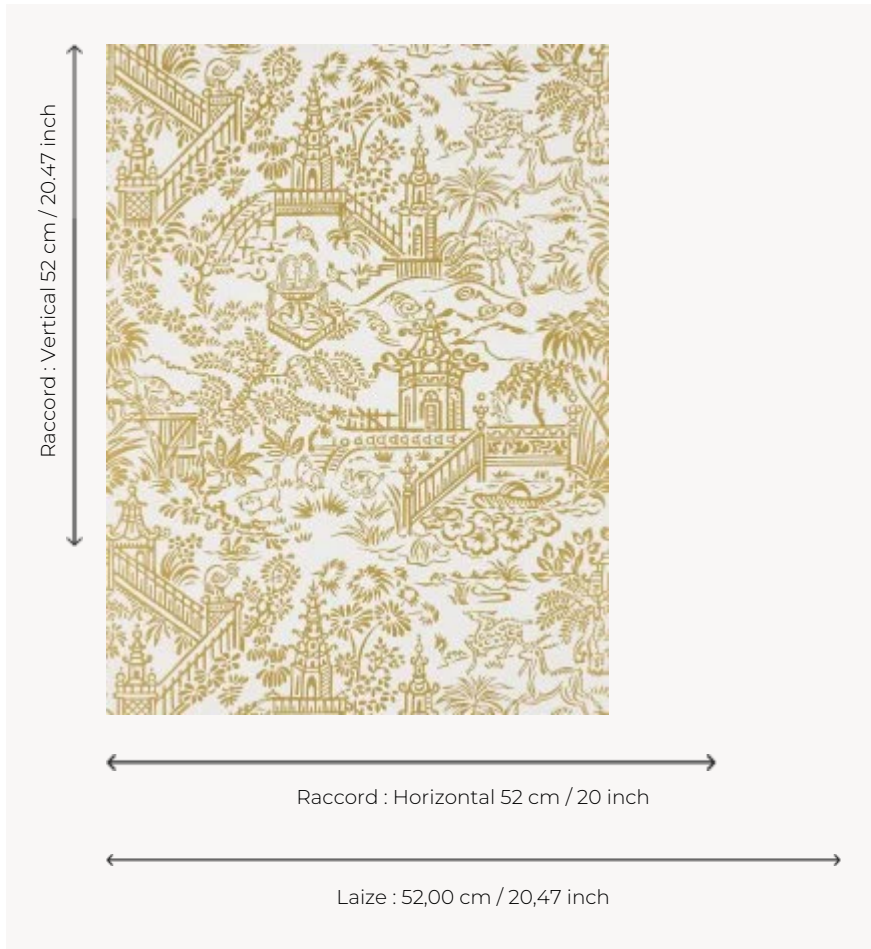

## FP761002 LES PAGODES

A classic toile design of pagodas and Asian jungle printed in a traditional way. Colorways play with positive negative effect and give the design a modern look.

### Pierre Frey

<b>TYPE</b>	Small width printed wallpapers
<b>COLLABORATION</b>	Maison Caspari
<b>SALES UNIT</b>	Available per roll of 10,05 mts
<b>BACKING</b>	NON WOVEN
<b>COMPOSITION</b>	-
<b>WIDTH</b>	52 cm / 20,47 inch
<b>REPEAT</b>	H: 52 cm - 20,00 inch V: 52 cm - 20,47 inch Straight repeat
<b>WEIGHT</b>	175 gr / m <sup>2</sup>
<b>CARE</b>	
<b>TRIMMING</b>	Trimmed
<b>HANGING/REMOVING</b>	Paste the wall Strippable
<b>CERTIFICATIONS</b>	EUROCLASS B-s1,d0 ASTM E84 Class A
<b>NOTES</b>	Good lightfastness Traditional printing technique
<b>BOOK</b>	F9979PPFREY25