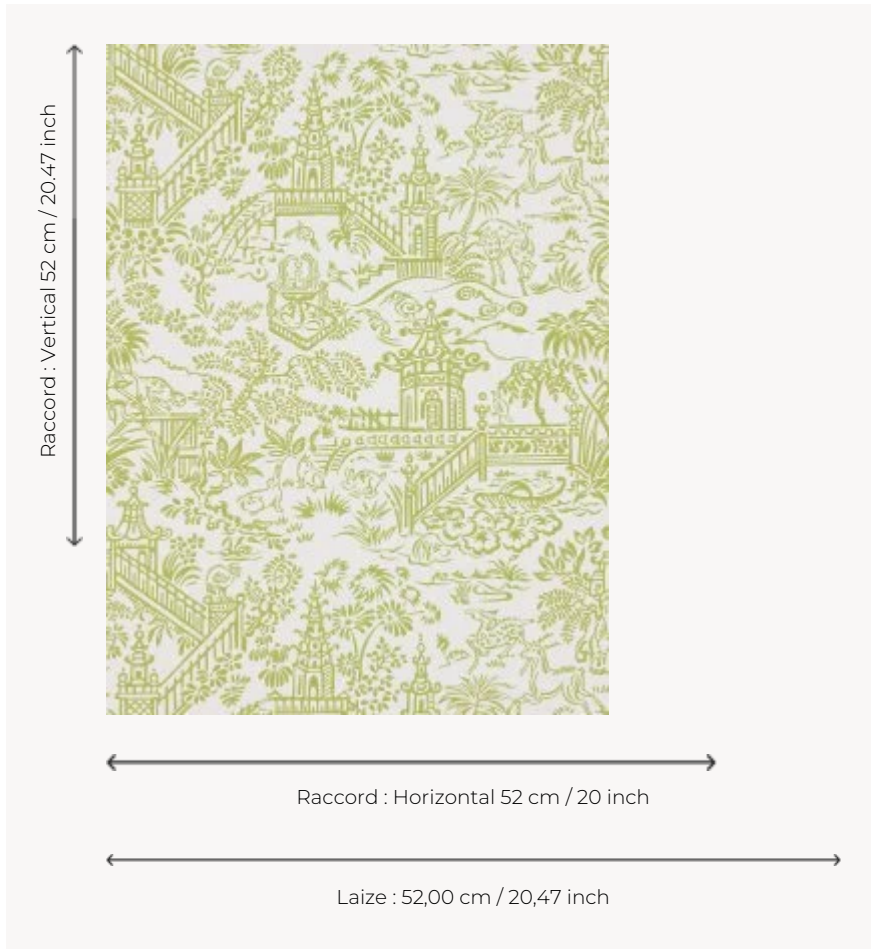

## FP761003 LES PAGODES

A classic toile design of pagodas and Asian jungle printed in a traditional way. Colorways play with positive negative effect and give the design a modern look.

### FP761003 - Granny

### Pierre Frey

<b>TYPE</b>	Small width printed wallpapers
<b>COLLABORATION</b>	Maison Caspari
<b>SALES UNIT</b>	Available per roll of 10,05 mts
<b>BACKING</b>	NON WOVEN
<b>COMPOSITION</b>	-
<b>WIDTH</b>	52 cm / 20,47 inch
<b>REPEAT</b>	H: 52 cm - 20,00 inch V: 52 cm - 20,47 inch Straight repeat
<b>WEIGHT</b>	175 gr / m <sup>2</sup>
<b>CARE</b>	
<b>TRIMMING</b>	Trimmed
<b>HANGING/REMOVING</b>	Paste the wall Strippable
<b>CERTIFICATIONS</b>	EUROCLASS B-s1,d0 ASTM E84 Class A
<b>NOTES</b>	Good lightfastness Traditional printing technique
<b>BOOK</b>	F9979PPFREY25