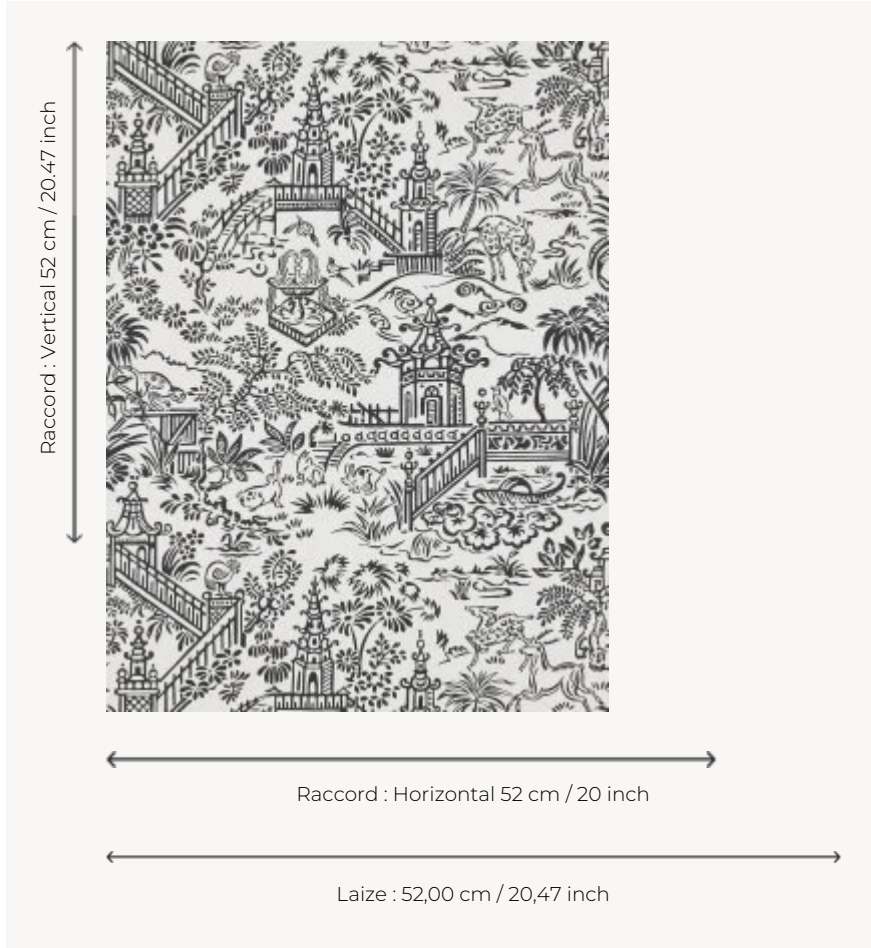

## FP761004 LES PAGODES

A classic toile design of pagodas and Asian jungle printed in a traditional way. Colorways play with positive negative effect and give the design a modern look.

### Pierre Frey

<b>TYPE</b>	Small width printed wallpapers
<b>COLLABORATION</b>	Maison Caspari
<b>SALES UNIT</b>	Available per roll of 10,05 mts
<b>BACKING</b>	NON WOVEN
<b>COMPOSITION</b>	-
<b>WIDTH</b>	52 cm / 20,47 inch
<b>REPEAT</b>	H: 52 cm - 20,00 inch V: 52 cm - 20,47 inch Straight repeat
<b>WEIGHT</b>	175 gr / m <sup>2</sup>
<b>CARE</b>	
<b>TRIMMING</b>	Trimmed
<b>HANGING/REMOVING</b>	Paste the wall Strippable
<b>CERTIFICATIONS</b>	EUROCLASS B-s1,d0 ASTM E84 Class A
<b>NOTES</b>	Good lightfastness Traditional printing technique
<b>BOOK</b>	F9979PPFREY25