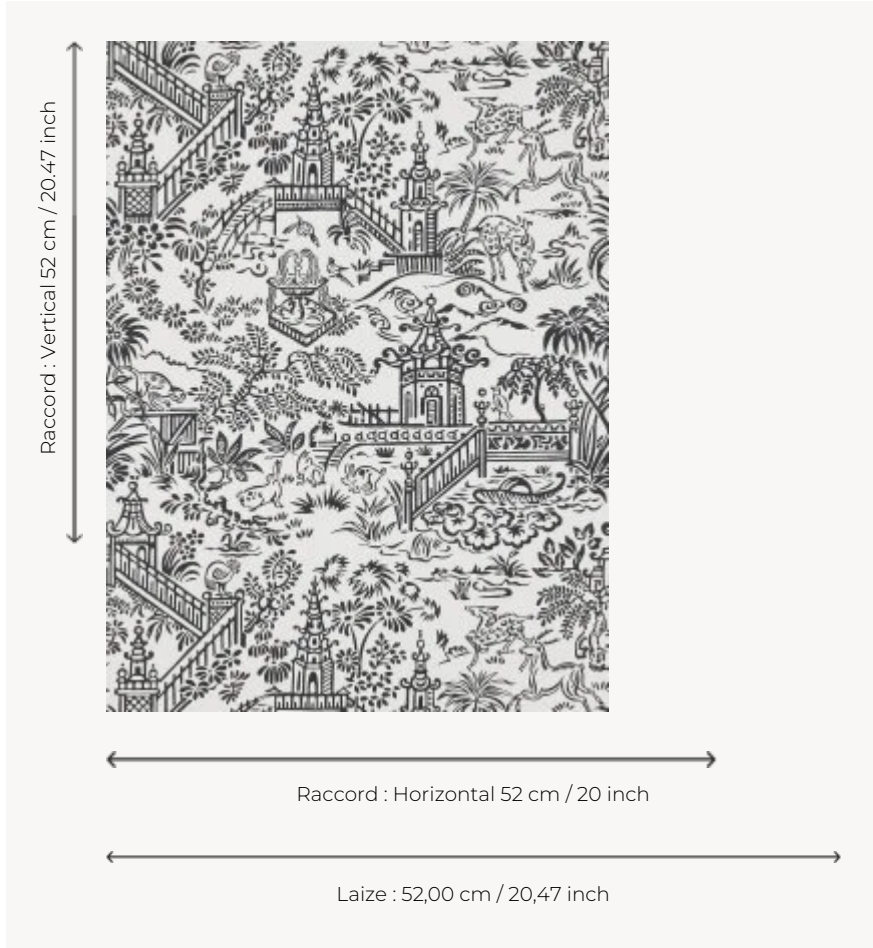

FP761004 LES PAGODES

A classic toile design of pagodas and Asian jungle printed in a traditional way. Colorways play with positive negative effect and give the design a modern look.

FP761004 - Noir

Pierre Frey

TYPE	Small width printed wallpapers
COLLABORATION	Maison Caspari
SALES UNIT	Available per roll of 10,05 mts
BACKING	NON WOVEN
COMPOSITION	-
WIDTH	52 cm / 20,47 inch
REPEAT	H: 52 cm - 20,00 inch V: 52 cm - 20,47 inch Straight repeat
WEIGHT	175 gr / m ²
CARE	
TRIMMING	Trimmed
HANGING/REMOVING	Paste the wall Strippable
CERTIFICATIONS	EUROCLASS B-s1,d0 ASTM E84 Class A
NOTES	Good lightfastness Traditional printing technique
BOOK	F9979PPFREY25