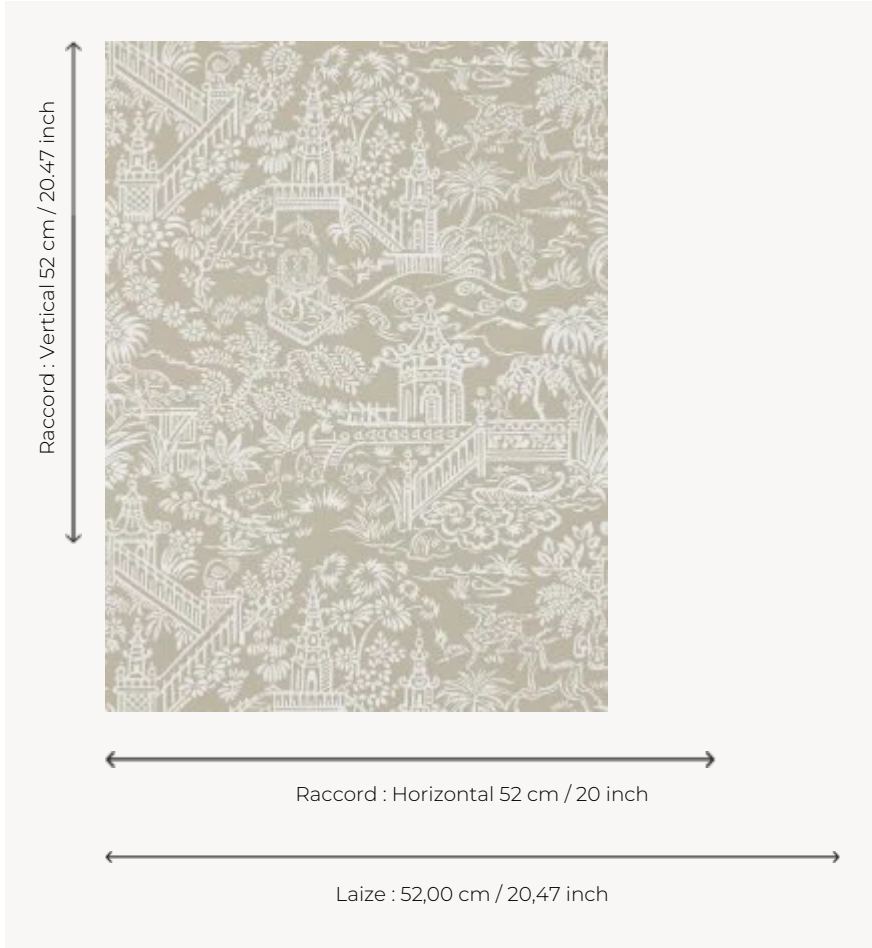

FP761005 LES PAGODES

A classic toile design of pagodas and Asian jungle printed in a traditional way. Colorways play with positive negative effect and give the design a modern look.

FP761005 - Lin

Pierre Frey

TYPE	Small width printed wallpapers
COLLABORATION	Maison Caspari
SALES UNIT	Available per roll of 10,05 mts
BACKING	NON WOVEN
COMPOSITION	-
WIDTH	52 cm / 20,47 inch
REPEAT	H: 52 cm - 20,00 inch V: 52 cm - 20,47 inch Straight repeat
WEIGHT	175 gr / m ²
CARE	
TRIMMING	Trimmed
HANGING/REMOVING	Paste the wall Strippable
CERTIFICATIONS	EUROCLASS B-s1,d0 ASTM E84 Class A
NOTES	Good lightfastness Traditional printing technique
BOOK	F9979PPFREY25