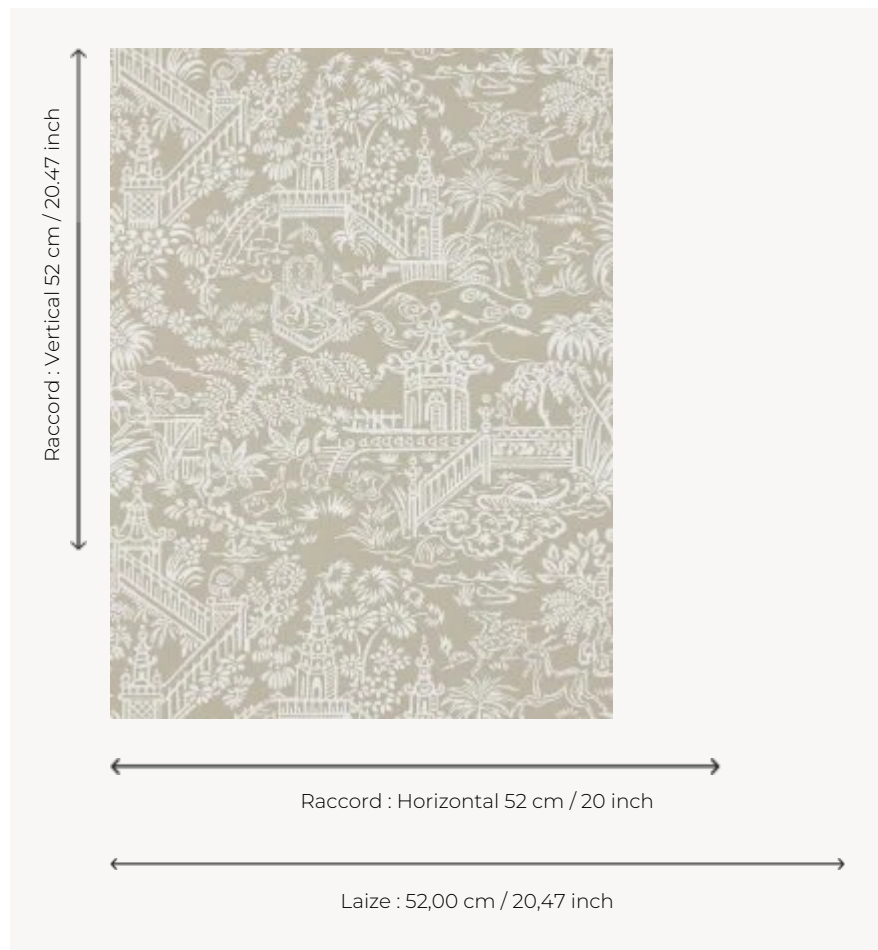

FP761005 LES PAGODES

A classic toile design of pagodas and Asian jungle printed in a traditional way. Colorways play with positive negative effect and give the design a modern look.

FP761005 - Lin

Pierre Frey

TYPE	Small width printed wallpapers
COLLABORATION	Maison Caspari
SALES UNIT	Available per roll of 10,05 mts
BACKING	NON WOVEN
COMPOSITION	-
WIDTH	52 cm / 20,47 inch
REPEAT	H: 52 cm - 20,00 inch V: 52 cm - 20,47 inch Straight repeat
WEIGHT	175 gr / m ²
CARE	
TRIMMING	Trimmed
HANGING/REMOVING	Paste the wall Strippable
CERTIFICATIONS	EUROCLASS B-s1,d0 ASTM E84 Class A
NOTES	Good lightfastness Traditional printing technique
BOOK	F9979PPFREY25