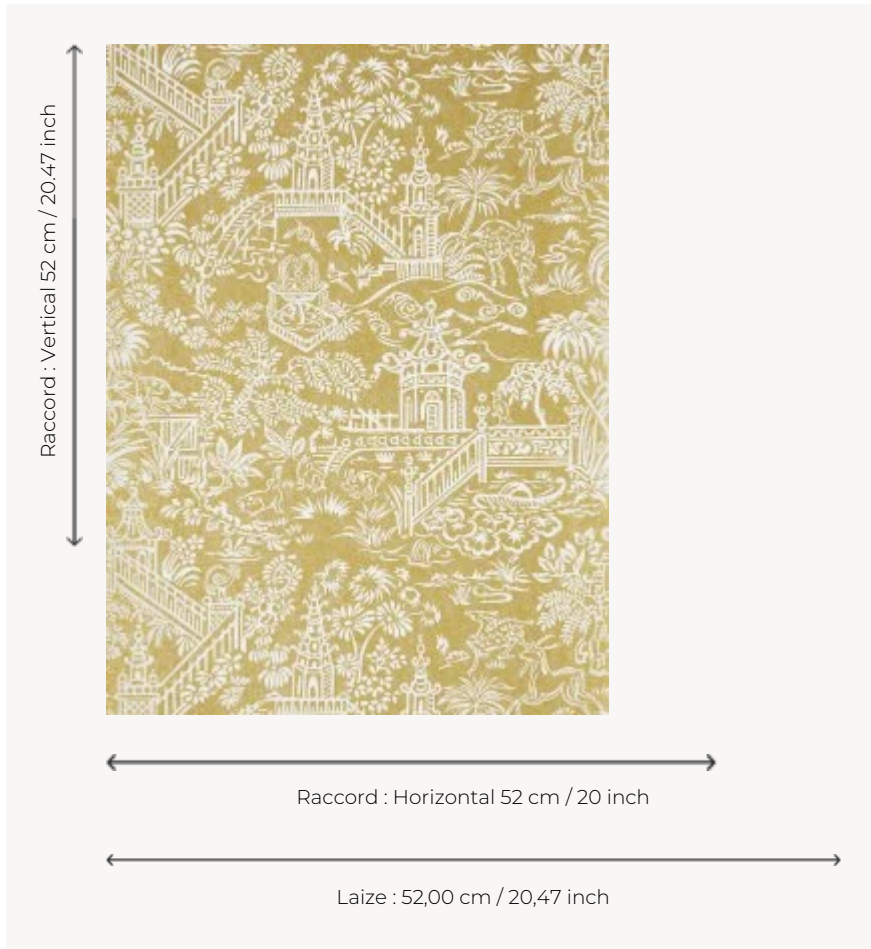

FP761006 LES PAGODES

A classic toile design of pagodas and Asian jungle printed in a traditional way. Colorways play with positive negative effect and give the design a modern look.

FP761006 - Or

Pierre Frey

TYPE	Small width printed wallpapers
COLLABORATION	Maison Caspari
SALES UNIT	Available per roll of 10,05 mts
BACKING	NON WOVEN
COMPOSITION	-
WIDTH	52 cm / 20,47 inch
REPEAT	H: 52 cm - 20,00 inch V: 52 cm - 20,47 inch Straight repeat
WEIGHT	175 gr / m ²
CARE	
TRIMMING	Trimmed
HANGING/REMOVING	Paste the wall Strippable
CERTIFICATIONS	EUROCLASS B-s1,d0 ASTM E84 Class A
NOTES	Good lightfastness Traditional printing technique
BOOK	F9979PPFREY25