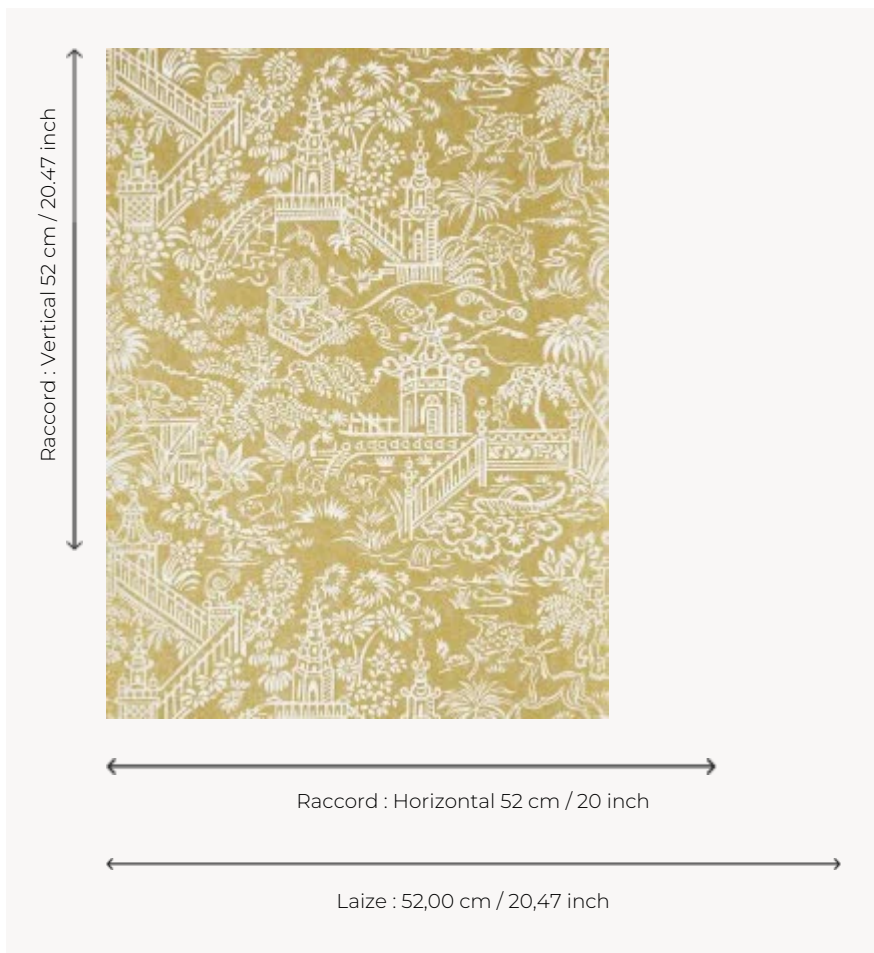

## FP761006 LES PAGODES

A classic toile design of pagodas and Asian jungle printed in a traditional way. Colorways play with positive negative effect and give the design a modern look.

### FP761006 - Or

### Pierre Frey

<b>TYPE</b>	Small width printed wallpapers
<b>COLLABORATION</b>	Maison Caspari
<b>SALES UNIT</b>	Available per roll of 10,05 mts
<b>BACKING</b>	NON WOVEN
<b>COMPOSITION</b>	-
<b>WIDTH</b>	52 cm / 20,47 inch
<b>REPEAT</b>	H: 52 cm - 20,00 inch V: 52 cm - 20,47 inch Straight repeat
<b>WEIGHT</b>	175 gr / m <sup>2</sup>
<b>CARE</b>	
<b>TRIMMING</b>	Trimmed
<b>HANGING/REMOVING</b>	Paste the wall Strippable
<b>CERTIFICATIONS</b>	EUROCLASS B-s1,d0 ASTM E84 Class A
<b>NOTES</b>	Good lightfastness Traditional printing technique
<b>BOOK</b>	F9979PPFREY25