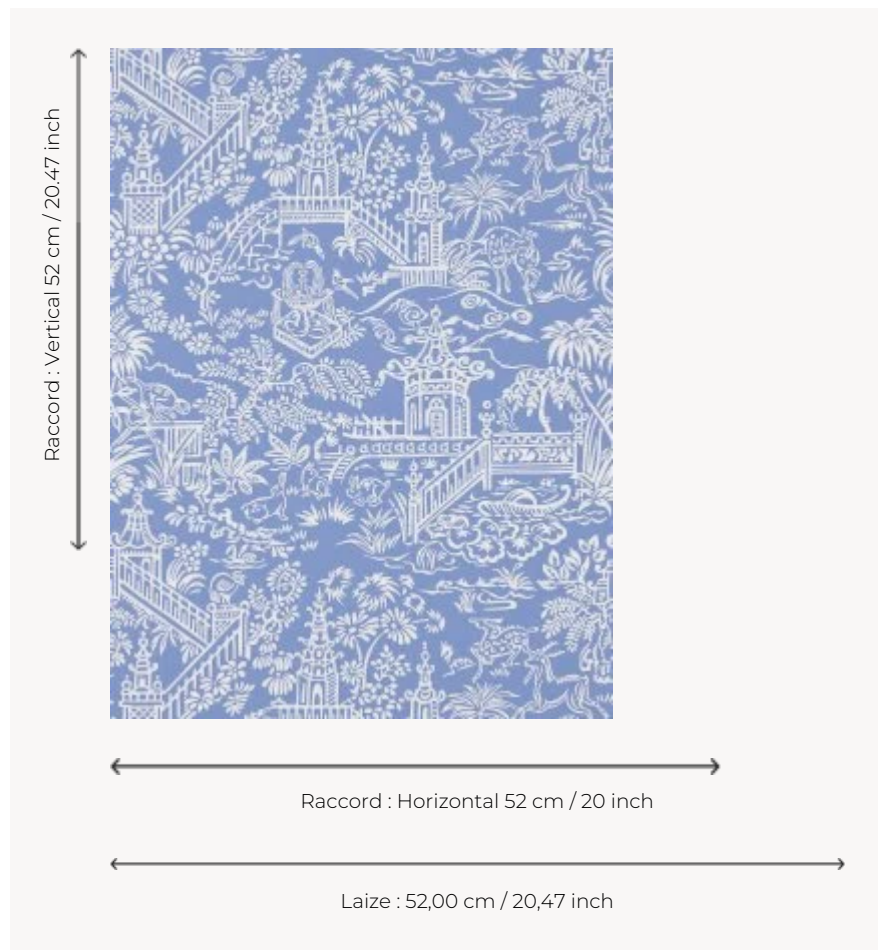

FP761007 LES PAGODES

A classic toile design of pagodas and Asian jungle printed in a traditional way. Colorways play with positive negative effect and give the design a modern look.

FP761007 - Bleu

Pierre Frey

| | |
|-------------------------|--|
| TYPE | Small width printed wallpapers |
| COLLABORATION | Maison Caspari |
| SALES UNIT | Available per roll of 10,05 mts |
| BACKING | NON WOVEN |
| COMPOSITION | - |
| WIDTH | 52 cm / 20,47 inch |
| REPEAT | H: 52 cm - 20,00 inch V: 52 cm - 20,47 inch Straight repeat |
| WEIGHT | 175 gr / m ² |
| CARE |  |
| TRIMMING | Trimmed |
| HANGING/REMOVING | Paste the wall Strippable |
| CERTIFICATIONS | EUROCLASS B-s1,d0 ASTM E84 Class A |
| NOTES | Good lightfastness Traditional printing technique |
| BOOK | F9979PPFREY25 |