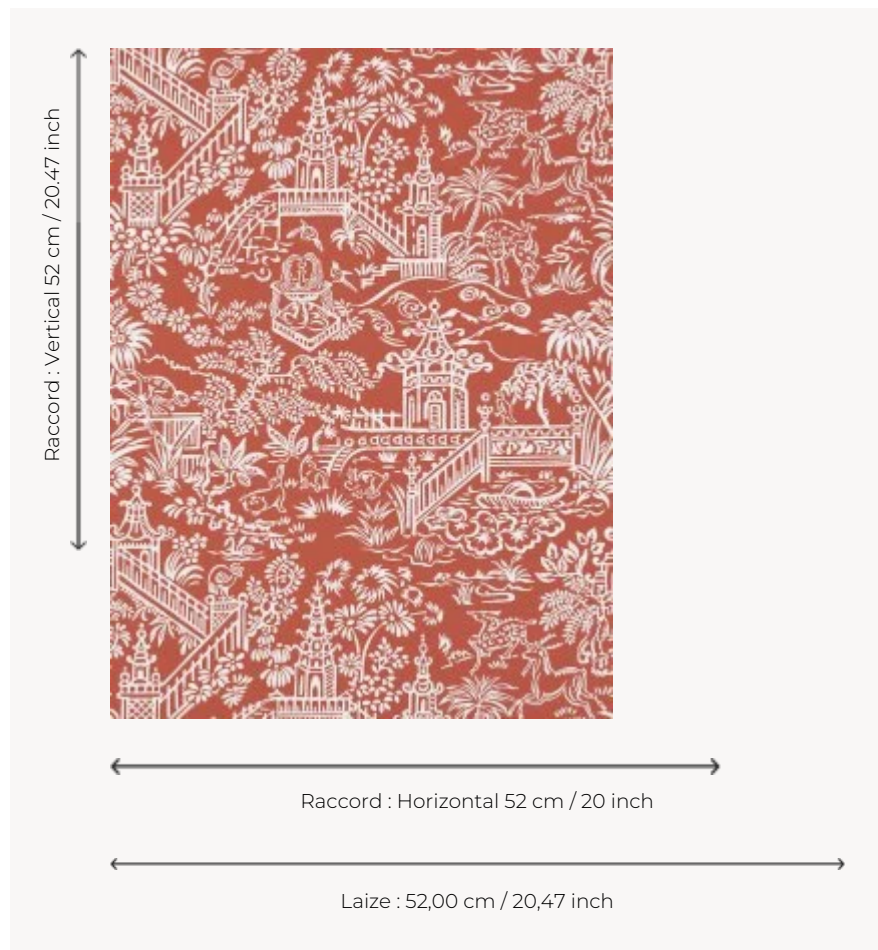

FP761008 LES PAGODES

A classic toile design of pagodas and Asian jungle printed in a traditional way. Colorways play with positive negative effect and give the design a modern look.

FP761008 - Rouge

Pierre Frey

TYPE	Small width printed wallpapers
COLLABORATION	Maison Caspari
SALES UNIT	Available per roll of 10,05 mts
BACKING	NON WOVEN
COMPOSITION	-
WIDTH	52 cm / 20,47 inch
REPEAT	H: 52 cm - 20,00 inch V: 52 cm - 20,47 inch Straight repeat
WEIGHT	175 gr / m ²
CARE	
TRIMMING	Trimmed
HANGING/REMOVING	Paste the wall Strippable
CERTIFICATIONS	EUROCLASS B-s1,d0 ASTM E84 Class A
NOTES	Good lightfastness Traditional printing technique
BOOK	F9979PPFREY25