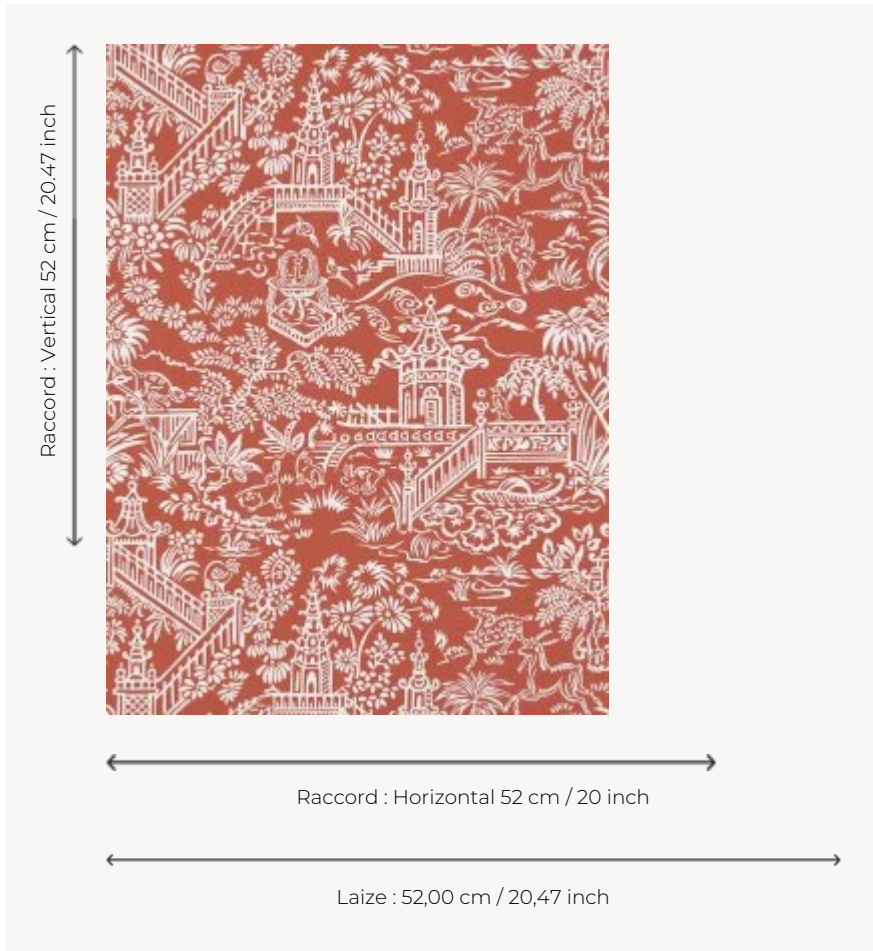

FP761008 LES PAGODES

A classic toile design of pagodas and Asian jungle printed in a traditional way. Colorways play with positive negative effect and give the design a modern look.

FP761008 - Rouge

Pierre Frey

TYPE	Small width printed wallpapers
COLLABORATION	Maison Caspari
SALES UNIT	Available per roll of 10,05 mts
BACKING	NON WOVEN
COMPOSITION	-
WIDTH	52 cm / 20,47 inch
REPEAT	H: 52 cm - 20,00 inch V: 52 cm - 20,47 inch Straight repeat
WEIGHT	175 gr / m ²
CARE	
TRIMMING	Trimmed
HANGING/REMOVING	Paste the wall Strippable
CERTIFICATIONS	EUROCLASS B-s1,d0 ASTM E84 Class A
NOTES	Good lightfastness Traditional printing technique
BOOK	F9979PPFREY25