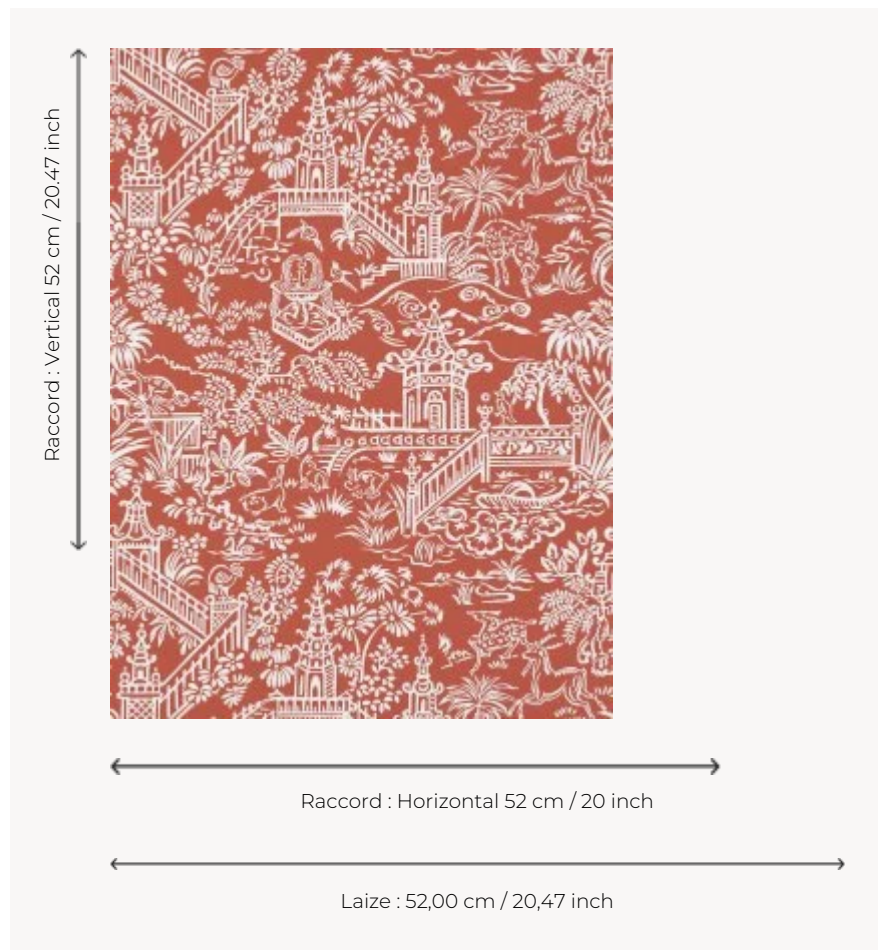

FP761008 LES PAGODES

A classic toile design of pagodas and Asian jungle printed in a traditional way. Colorways play with positive negative effect and give the design a modern look.

FP761008 - Rouge

Pierre Frey

TYPE	Small width printed wallpapers
COLLABORATION	Maison Caspari
SALES UNIT	Available per roll of 10,05 mts
BACKING	NON WOVEN
COMPOSITION	-
WIDTH	52 cm / 20,47 inch
REPEAT	H: 52 cm - 20,00 inch V: 52 cm - 20,47 inch Straight repeat
WEIGHT	175 gr / m ²
CARE	
TRIMMING	Trimmed
HANGING/REMOVING	Paste the wall Strippable
CERTIFICATIONS	EUROCLASS B-s1,d0 ASTM E84 Class A
NOTES	Good lightfastness Traditional printing technique
BOOK	F9979PPFREY25