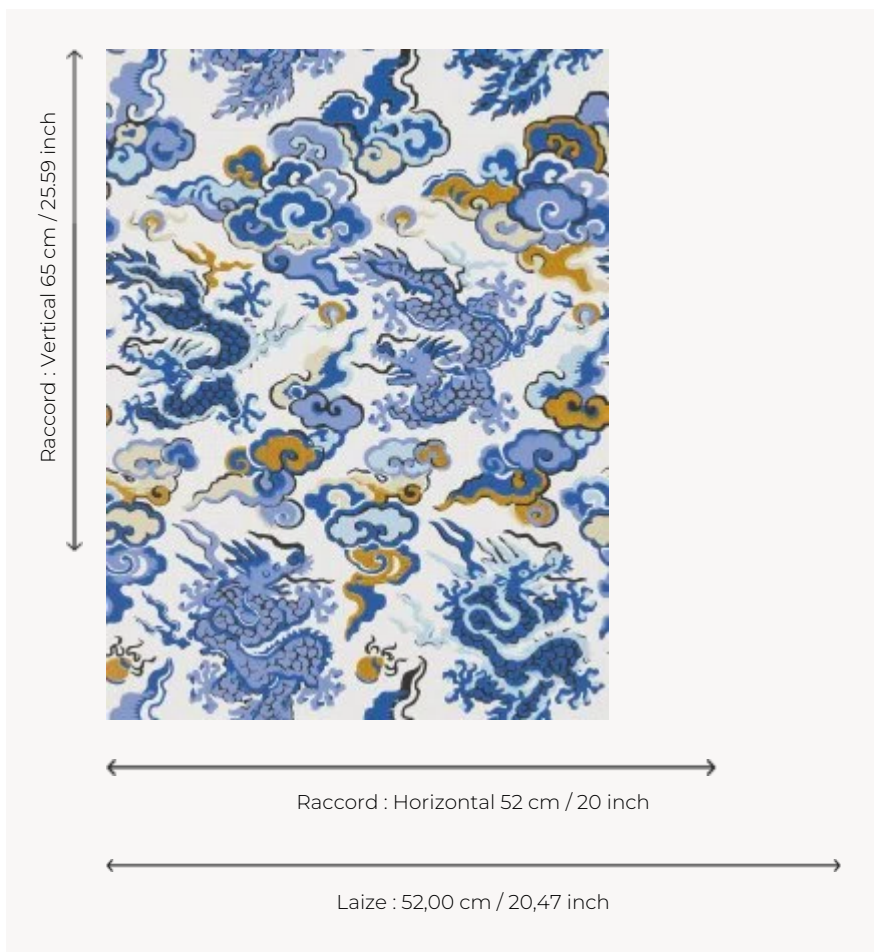

FP763001 DRAGONS DE FEU

In the Far East the dragon symbolizes power, wisdom, strength and hidden knowledge. Inspired by these beliefs, the colors of the design can be powerful or quiet and relaxing. This pattern is characteristic of Japanism, a movement that appeared in the West in the last third of the 19th century after this long isolated country decided to open up to international trade.

FP763001 - Bleu

Pierre Frey

TYPE	Small width printed wallpapers
COLLABORATION	Maison Caspari
SALES UNIT	Available per roll of 10,05 mts
BACKING	NON WOVEN
COMPOSITION	-
WIDTH	52 cm / 20,47 inch
REPEAT	H: 52 cm - 20,00 inch V: 65 cm - 25,59 inch Straight repeat
WEIGHT	175 gr / m ²
CARE	
TRIMMING	Trimmed
HANGING/REMOVING	Paste the wall Strippable
CERTIFICATIONS	EUROCLASS B-s1,d0 ASTM E84 Class A
NOTES	Good lightfastness Traditional printing technique
BOOK	F9979PPFREY25

4 Colors

FP763001
Bleu

FP763002
Celadon

FP763003
Sanguine

FP763004
Noir