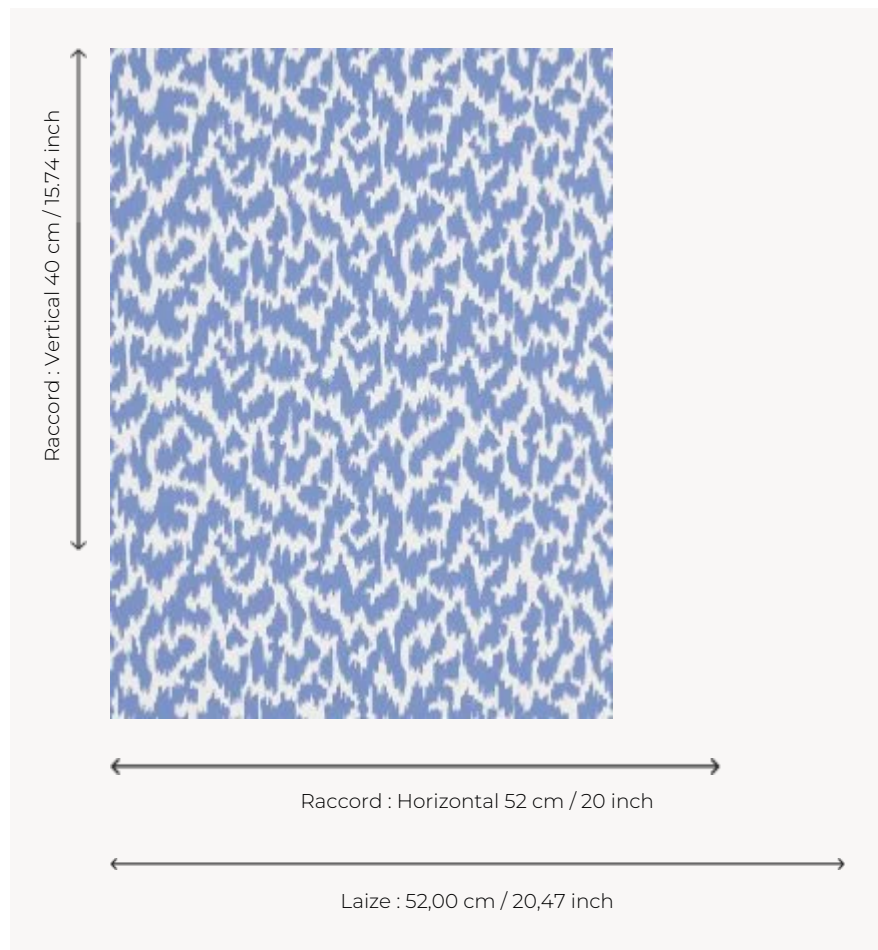

## FP764001 ECUME

This design is a mix of a geometric and a moiré look. A favorite pattern with contrasting colorways. The traditional printing gives this design warmth and volume.

### Pierre Frey

<b>TYPE</b>	Small width printed wallpapers
<b>COLLABORATION</b>	Maison Caspari
<b>SALES UNIT</b>	Available per roll of 10,05 mts
<b>BACKING</b>	NON WOVEN
<b>COMPOSITION</b>	-
<b>WIDTH</b>	52 cm / 20,47 inch
<b>REPEAT</b>	H: 52 cm - 20,00 inch V: 40 cm - 15,74 inch Straight repeat
<b>WEIGHT</b>	175 gr / m <sup>2</sup>
<b>CARE</b>	
<b>TRIMMING</b>	Trimmed
<b>HANGING/REMOVING</b>	Paste the wall Strippable
<b>CERTIFICATIONS</b>	EUROCLASS B-s1,d0 ASTM E84 Class A
<b>NOTES</b>	Good lightfastness Traditional printing technique
<b>BOOK</b>	F9979PPFREY25