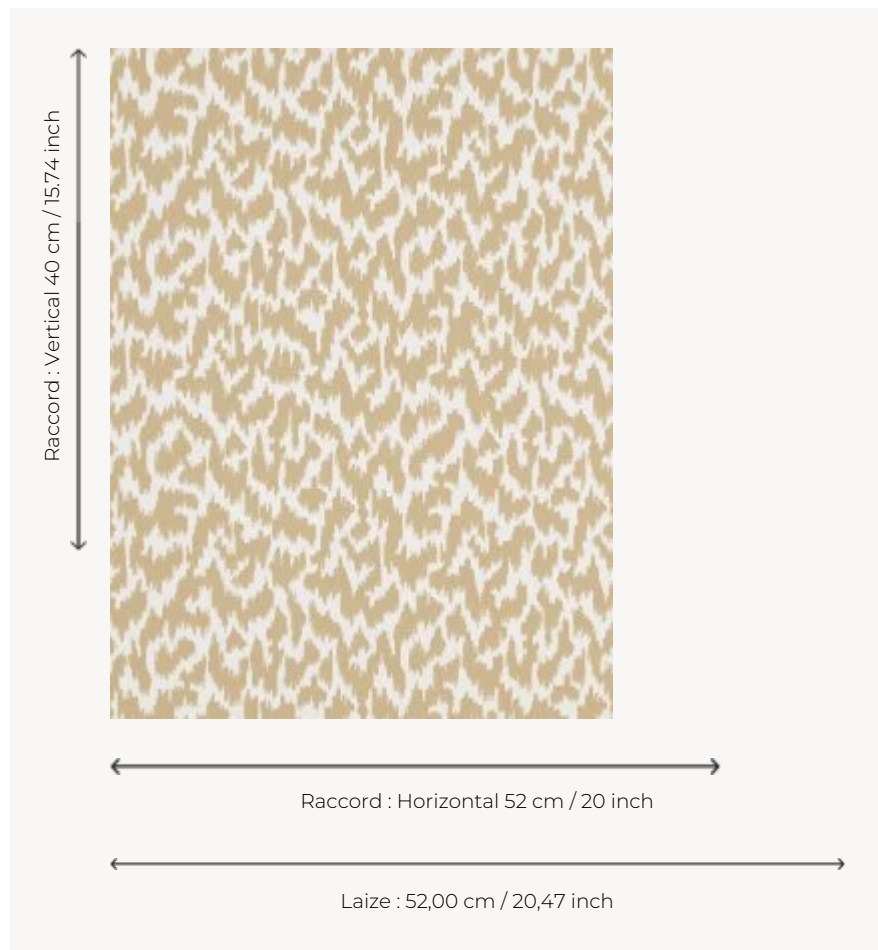

## FP764003 ECUME

This design is a mix of a geometric and a moiré look. A favorite pattern with contrasting colorways. The traditional printing gives this design warmth and volume.

### FP764003 - Beige

### Pierre Frey

<b>TYPE</b>	Small width printed wallpapers
<b>COLLABORATION</b>	Maison Caspari
<b>SALES UNIT</b>	Available per roll of 10,05 mts
<b>BACKING</b>	NON WOVEN
<b>COMPOSITION</b>	-
<b>WIDTH</b>	52 cm / 20,47 inch
<b>REPEAT</b>	H: 52 cm - 20,00 inch V: 40 cm - 15,74 inch Straight repeat
<b>WEIGHT</b>	175 gr / m <sup>2</sup>
<b>CARE</b>	
<b>TRIMMING</b>	Trimmed
<b>HANGING/REMOVING</b>	Paste the wall Strippable
<b>CERTIFICATIONS</b>	EUROCLASS B-s1,d0 ASTM E84 Class A
<b>NOTES</b>	Good lightfastness Traditional printing technique
<b>BOOK</b>	F9979PPFREY25

## 5 Colors

FP764001  
Bleu

FP764002  
Granny

FP764003  
Beige

FP764004  
Or

FP764005  
Noir