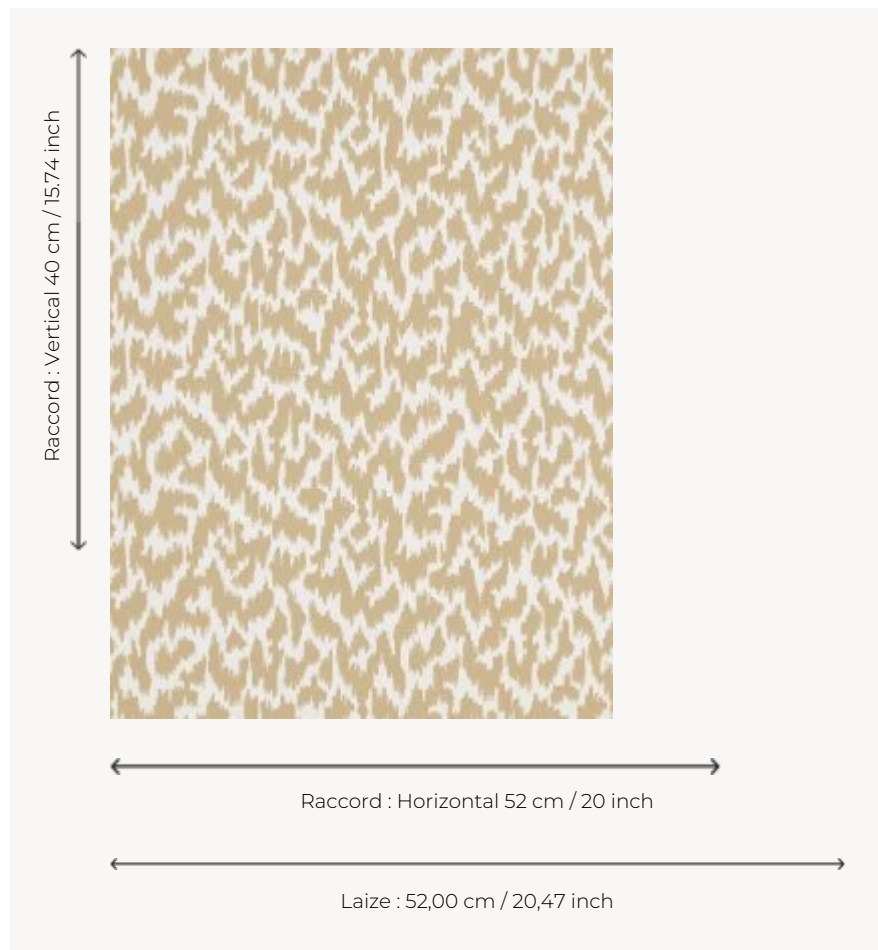

FP764003 ECUME

This design is a mix of a geometric and a moiré look. A favorite pattern with contrasting colorways. The traditional printing gives this design warmth and volume.

FP764003 - Beige

Pierre Frey

TYPE	Small width printed wallpapers
COLLABORATION	Maison Caspari
SALES UNIT	Available per roll of 10,05 mts
BACKING	NON WOVEN
COMPOSITION	-
WIDTH	52 cm / 20,47 inch
REPEAT	H: 52 cm - 20,00 inch V: 40 cm - 15,74 inch Straight repeat
WEIGHT	175 gr / m ²
CARE	
TRIMMING	Trimmed
HANGING/REMOVING	Paste the wall Strippable
CERTIFICATIONS	EUROCLASS B-s1,d0 ASTM E84 Class A
NOTES	Good lightfastness Traditional printing technique
BOOK	F9979PPFREY25

5 Colors

FP764001
Bleu

FP764002
Granny

FP764003
Beige

FP764004
Or

FP764005
Noir