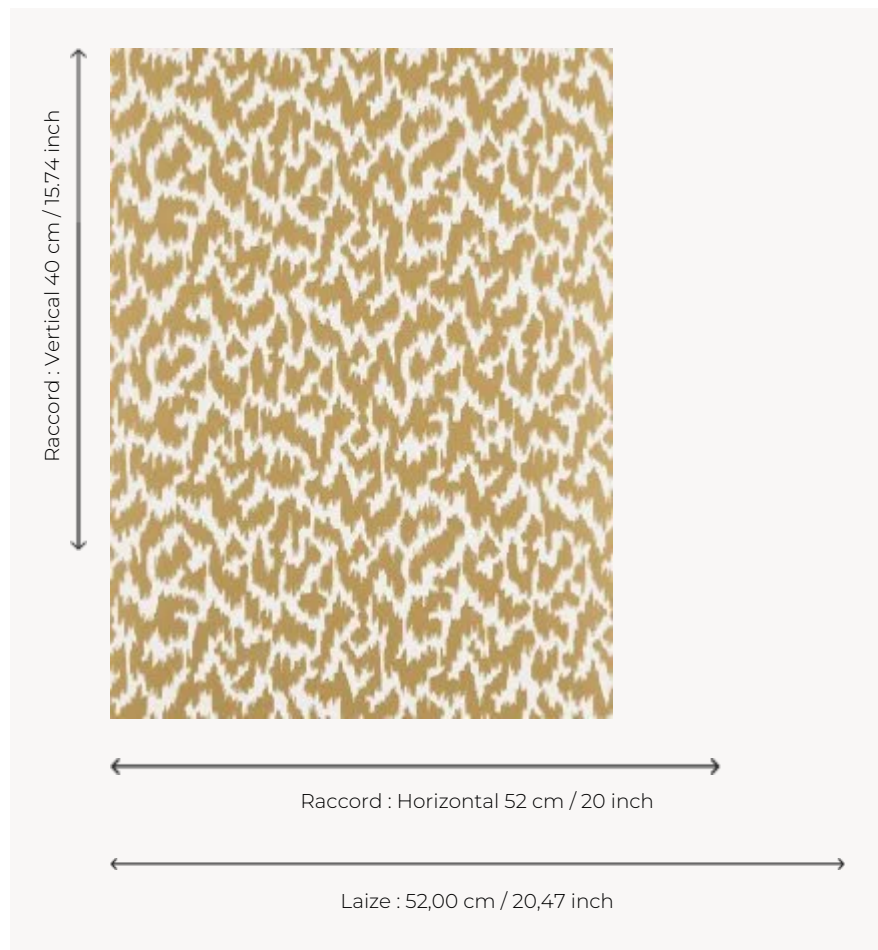

# FP764004 ECUME

This design is a mix of a geometric and a moiré look. A favorite pattern with contrasting colorways. The traditional printing gives this design warmth and volume.

## Pierre Frey

<b>TYPE</b>	Small width printed wallpapers
<b>COLLABORATION</b>	Maison Caspari
<b>SALES UNIT</b>	Available per roll of 10,05 mts
<b>BACKING</b>	NON WOVEN
<b>COMPOSITION</b>	-
<b>WIDTH</b>	52 cm / 20,47 inch
<b>REPEAT</b>	H: 52 cm - 20,00 inch V: 40 cm - 15,74 inch Straight repeat
<b>WEIGHT</b>	175 gr / m <sup>2</sup>
<b>CARE</b>	
<b>TRIMMING</b>	Trimmed
<b>HANGING/REMOVING</b>	Paste the wall Strippable
<b>CERTIFICATIONS</b>	EUROCLASS B-s1,d0 ASTM E84 Class A
<b>NOTES</b>	Good lightfastness Traditional printing technique
<b>BOOK</b>	F9979PPFREY25

## 5 Colors

FP764001  
Bleu

FP764002  
Granny

FP764003  
Beige

FP764004  
Or

FP764005  
Noir