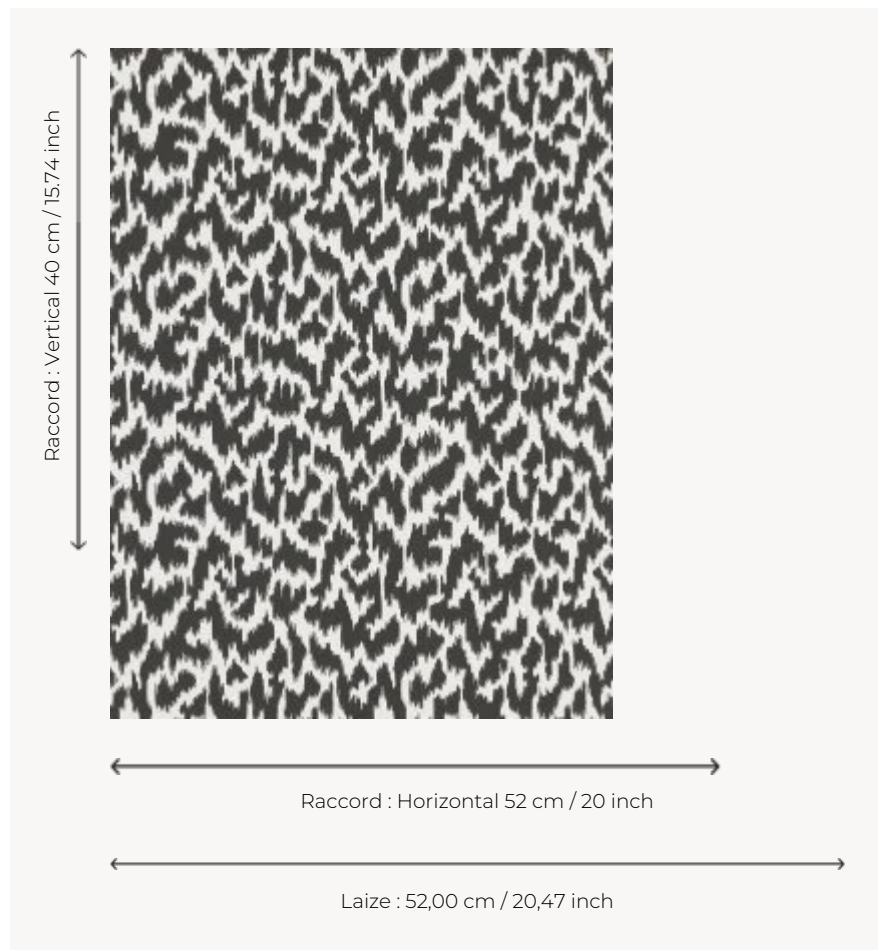

FP764005 ECUME

This design is a mix of a geometric and a moiré look. A favorite pattern with contrasting colorways. The traditional printing gives this design warmth and volume.

FP764005 - Noir

Pierre Frey

TYPE	Small width printed wallpapers
COLLABORATION	Maison Caspari
SALES UNIT	Available per roll of 10,05 mts
BACKING	NON WOVEN
COMPOSITION	-
WIDTH	52 cm / 20,47 inch
REPEAT	H: 52 cm - 20,00 inch V: 40 cm - 15,74 inch Straight repeat
WEIGHT	175 gr / m ²
CARE	
TRIMMING	Trimmed
HANGING/REMOVING	Paste the wall Strippable
CERTIFICATIONS	EUROCLASS B-s1,d0 ASTM E84 Class A
NOTES	Good lightfastness Traditional printing technique
BOOK	F9979PPFREY25

5 Colors

FP764001
Bleu

FP764002
Granny

FP764003
Beige

FP764004
Or

FP764005
Noir