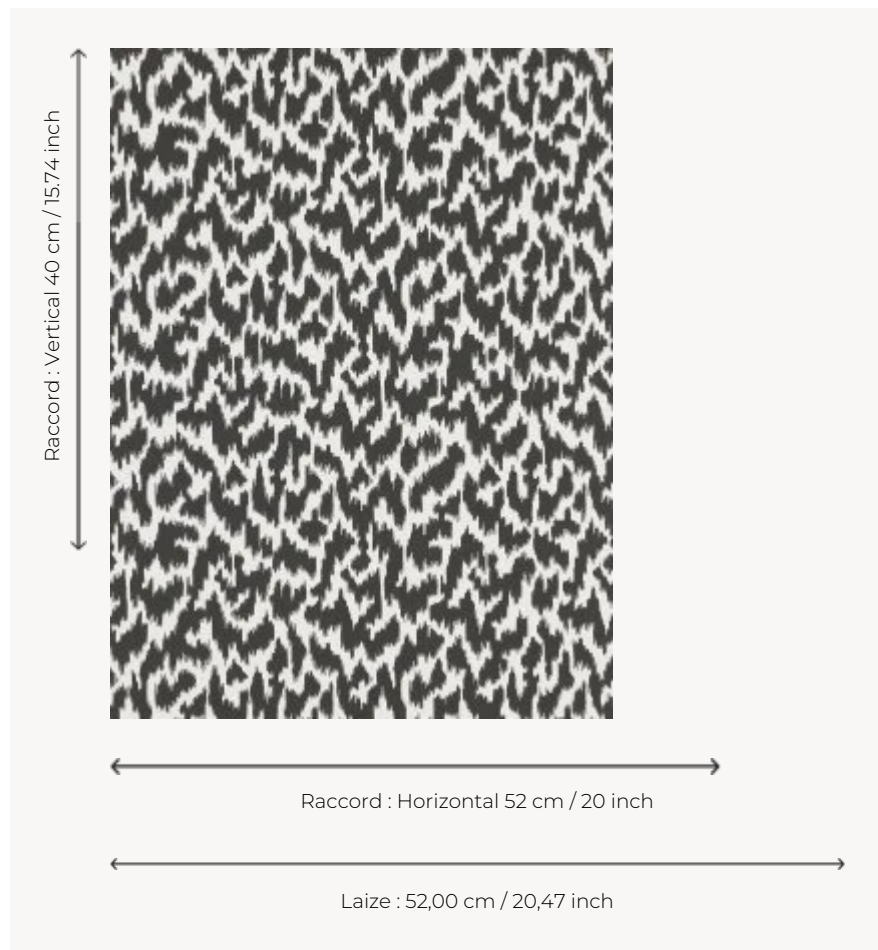

FP764005 ECUME

This design is a mix of a geometric and a moiré look. A favorite pattern with contrasting colorways. The traditional printing gives this design warmth and volume.

FP764005 - Noir

Pierre Frey

TYPE	Small width printed wallpapers
COLLABORATION	Maison Caspari
SALES UNIT	Available per roll of 10,05 mts
BACKING	NON WOVEN
COMPOSITION	-
WIDTH	52 cm / 20,47 inch
REPEAT	H: 52 cm - 20,00 inch V: 40 cm - 15,74 inch Straight repeat
WEIGHT	175 gr / m ²
CARE	
TRIMMING	Trimmed
HANGING/REMOVING	Paste the wall Strippable
CERTIFICATIONS	EUROCLASS B-s1,d0 ASTM E84 Class A
NOTES	Good lightfastness Traditional printing technique
BOOK	F9979PPFREY25

5 Colors

FP764001
Bleu

FP764002
Granny

FP764003
Beige

FP764004
Or

FP764005
Noir