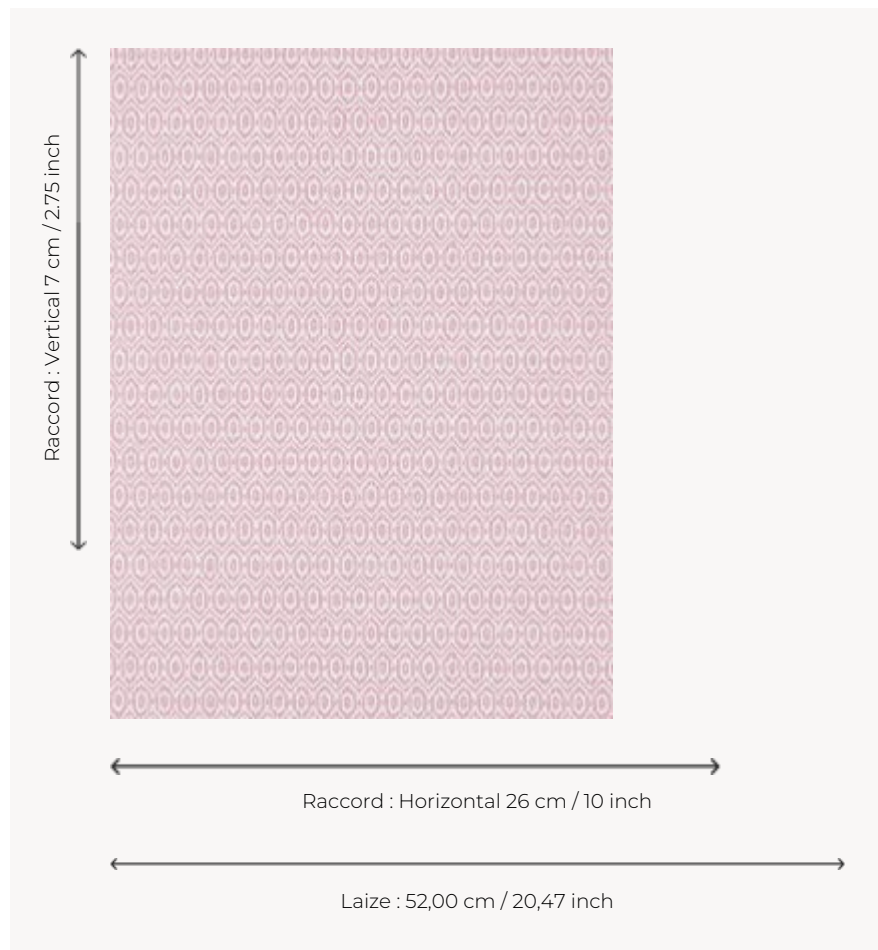

FP765001 AMALA

This design is a timeless ikat geometric pattern a long-time favorite among the designs from the Caspari collection is printed traditionally.

FP765001 - Rose

Pierre Frey

TYPE	Small width printed wallpapers
COLLABORATION	Maison Caspari
SALES UNIT	Available per roll of 10,05 mts
BACKING	NON WOVEN
COMPOSITION	-
WIDTH	52 cm / 20,47 inch
REPEAT	H: 26 cm - 10,00 inch V: 7 cm - 2,75 inch Straight repeat
WEIGHT	175 gr / m ²
CARE	
TRIMMING	Trimmed
HANGING/REMOVING	Paste the wall Strippable
CERTIFICATIONS	EUROCLASS B-s1,d0 ASTM E84 Class A
NOTES	Good lightfastness Traditional printing technique
BOOK	F9979PPFREY25

5 Colors

FP765001
Rose

FP765002
Bleu

FP765003
Granny

FP765004
Beige

FP765005
Noir