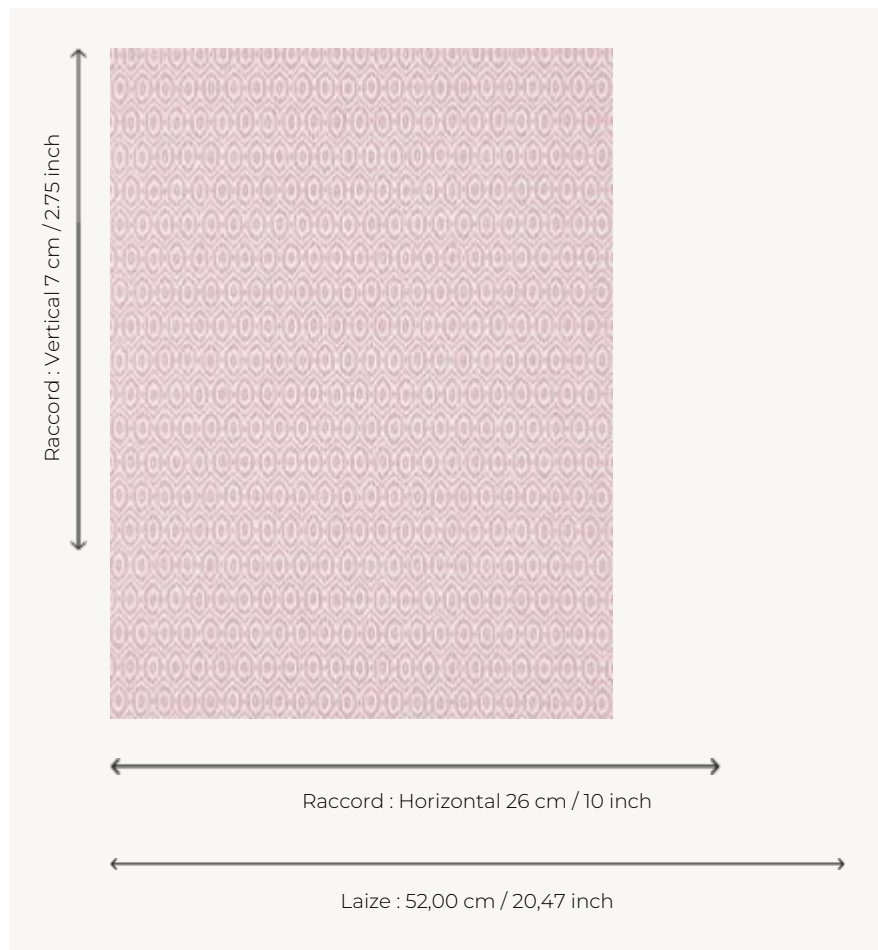

FP765001 AMALA

This design is a timeless ikat geometric pattern a long-time favorite among the designs from the Caspari collection is printed traditionally.

FP765001 - Rose

Pierre Frey

TYPE	Small width printed wallpapers
COLLABORATION	Maison Caspari
SALES UNIT	Available per roll of 10,05 mts
BACKING	NON WOVEN
COMPOSITION	-
WIDTH	52 cm / 20,47 inch
REPEAT	H: 26 cm - 10,00 inch V: 7 cm - 2,75 inch Straight repeat
WEIGHT	175 gr / m ²
CARE	
TRIMMING	Trimmed
HANGING/REMOVING	Paste the wall Strippable
CERTIFICATIONS	EUROCLASS B-s1,d0 ASTM E84 Class A
NOTES	Good lightfastness Traditional printing technique
BOOK	F9979PPFREY25

5 Colors

FP765001
Rose

FP765002
Bleu

FP765003
Granny

FP765004
Beige

FP765005
Noir