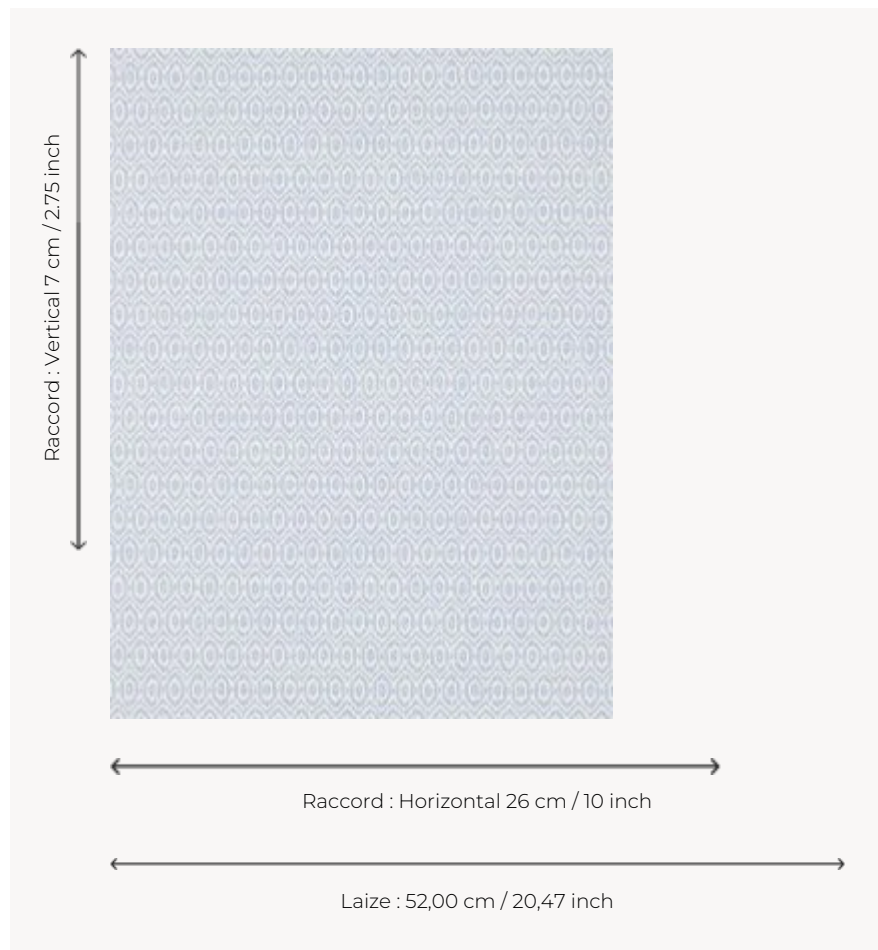

FP765002 AMALA

This design is a timeless ikat geometric pattern a long-time favorite among the designs from the Caspari collection is printed traditionally.

FP765002 - Bleu

Pierre Frey

TYPE	Small width printed wallpapers
COLLABORATION	Maison Caspari
SALES UNIT	Available per roll of 10,05 mts
BACKING	NON WOVEN
COMPOSITION	-
WIDTH	52 cm / 20,47 inch
REPEAT	H: 26 cm - 10,00 inch V: 7 cm - 2,75 inch Straight repeat
WEIGHT	175 gr / m ²
CARE	
TRIMMING	Trimmed
HANGING/REMOVING	Paste the wall Strippable
CERTIFICATIONS	EUROCLASS B-s1,d0 ASTM E84 Class A
NOTES	Good lightfastness Traditional printing technique
BOOK	F9979PPFREY25

5 Colors

FP765001
Rose

FP765002
Bleu

FP765003
Granny

FP765004
Beige

FP765005
Noir