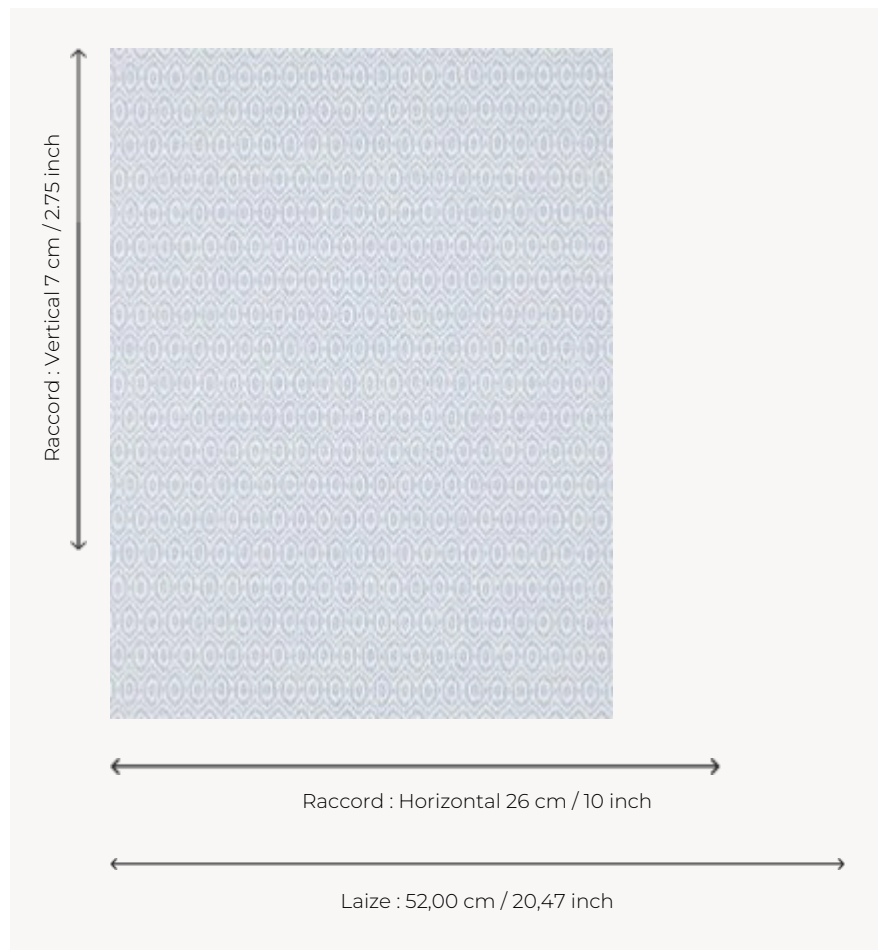

FP765002 AMALA

This design is a timeless ikat geometric pattern a long-time favorite among the designs from the Caspari collection is printed traditionally.

FP765002 - Bleu

Pierre Frey

TYPE	Small width printed wallpapers
COLLABORATION	Maison Caspari
SALES UNIT	Available per roll of 10,05 mts
BACKING	NON WOVEN
COMPOSITION	-
WIDTH	52 cm / 20,47 inch
REPEAT	H: 26 cm - 10,00 inch V: 7 cm - 2,75 inch Straight repeat
WEIGHT	175 gr / m ²
CARE	
TRIMMING	Trimmed
HANGING/REMOVING	Paste the wall Strippable
CERTIFICATIONS	EUROCLASS B-s1,d0 ASTM E84 Class A
NOTES	Good lightfastness Traditional printing technique
BOOK	F9979PPFREY25

3 Colors

FP765002
Bleu

FP765003
Granny

FP765004
Beige