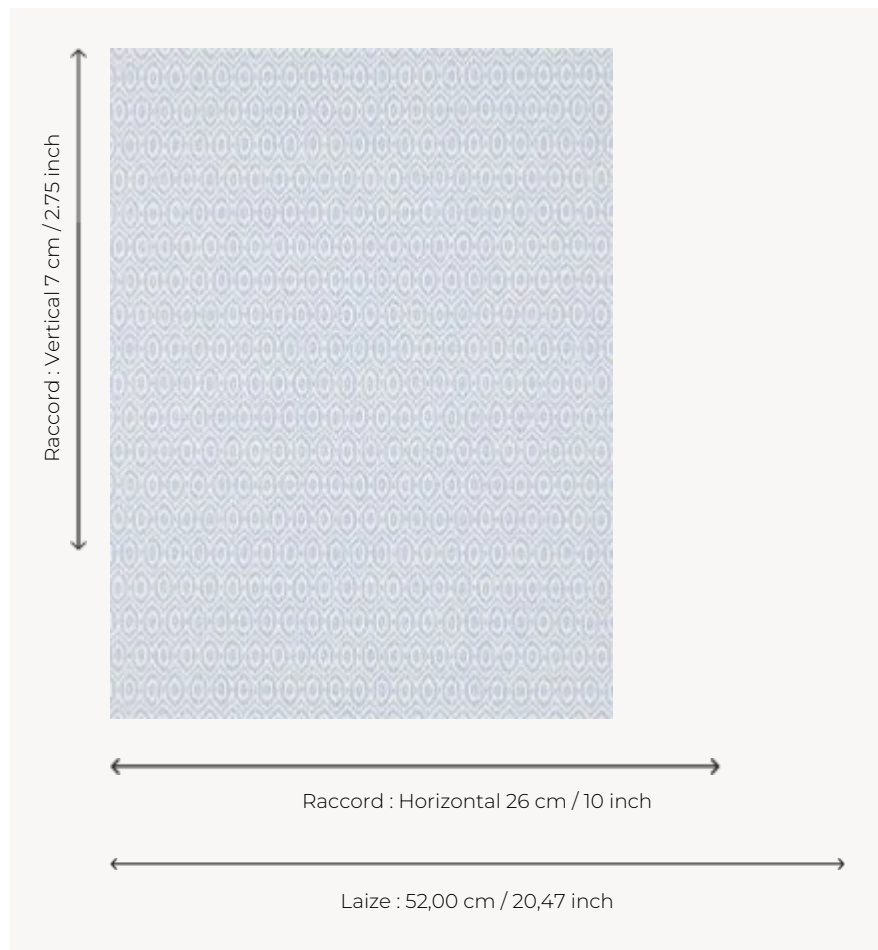

FP765002 AMALA

This design is a timeless ikat geometric pattern a long-time favorite among the designs from the Caspari collection is printed traditionally.

FP765002 - Bleu

Pierre Frey

TYPE	Small width printed wallpapers
COLLABORATION	Maison Caspari
SALES UNIT	Available per roll of 10,05 mts
BACKING	NON WOVEN
COMPOSITION	-
WIDTH	52 cm / 20,47 inch
REPEAT	H: 26 cm - 10,00 inch V: 7 cm - 2,75 inch Straight repeat
WEIGHT	175 gr / m ²
CARE	
TRIMMING	Trimmed
HANGING/REMOVING	Paste the wall Strippable
CERTIFICATIONS	EUROCLASS B-s1,d0 ASTM E84 Class A
NOTES	Good lightfastness Traditional printing technique
BOOK	F9979PPFREY25

5 Colors

FP765001
Rose

FP765002
Bleu

FP765003
Granny

FP765004
Beige

FP765005
Noir