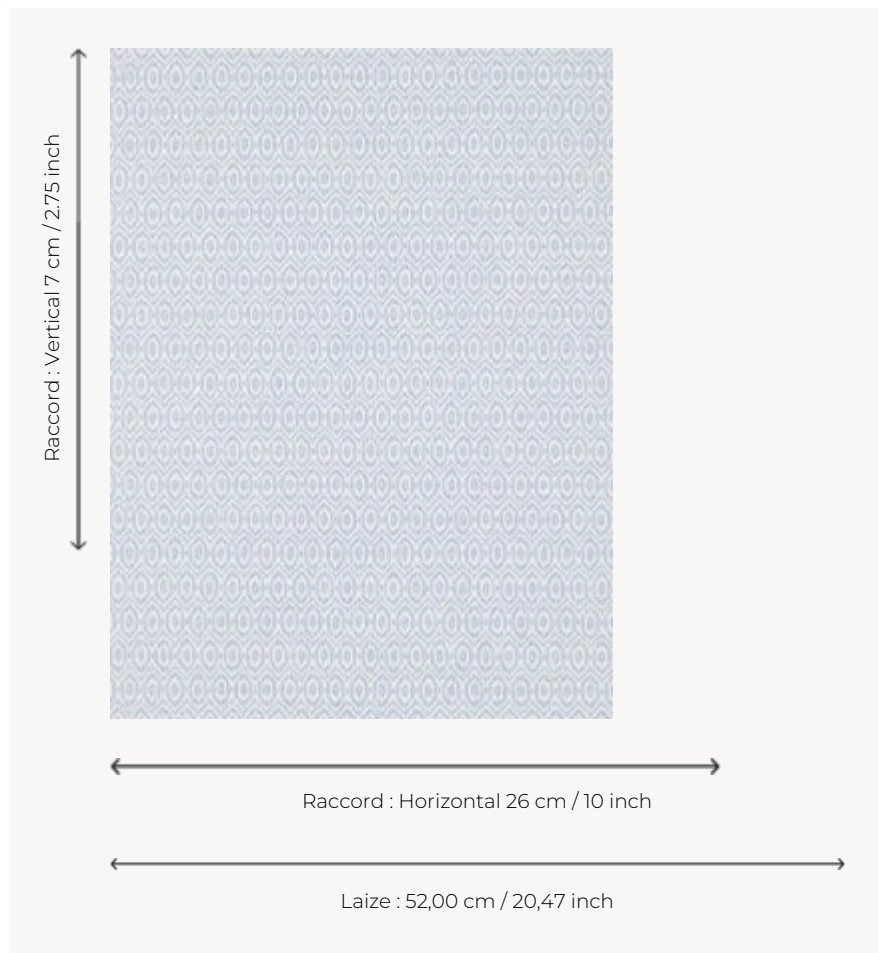

FP765002 AMALA

This design is a timeless ikat geometric pattern a long-time favorite among the designs from the Caspari collection is printed traditionally.

FP765002 - Bleu

Pierre Frey

TYPE	Small width printed wallpapers
COLLABORATION	Maison Caspari
SALES UNIT	Available per roll of 10,05 mts
BACKING	NON WOVEN
COMPOSITION	-
WIDTH	52 cm / 20,47 inch
REPEAT	H: 26 cm - 10,00 inch V: 7 cm - 2,75 inch Straight repeat
WEIGHT	175 gr / m ²
CARE	
TRIMMING	Trimmed
HANGING/REMOVING	Paste the wall Strippable
CERTIFICATIONS	EUROCLASS B-s1,d0 ASTM E84 Class A
NOTES	Good lightfastness Traditional printing technique
BOOK	F9979PPFREY25

3 Colors

FP765002
Bleu

FP765003
Granny

FP765004
Beige