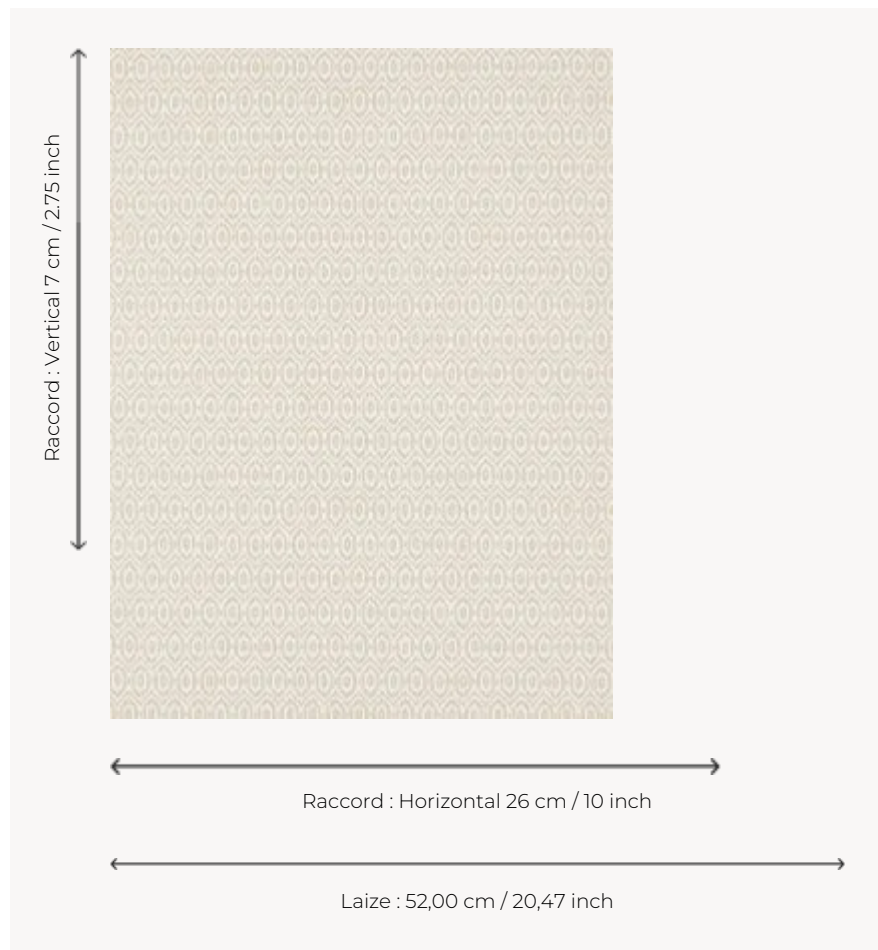

FP765004 AMALA

This design is a timeless ikat geometric pattern a long-time favorite among the designs from the Caspari collection is printed traditionally.

FP765004 - Beige

Pierre Frey

TYPE	Small width printed wallpapers
COLLABORATION	Maison Caspari
SALES UNIT	Available per roll of 10,05 mts
BACKING	NON WOVEN
COMPOSITION	-
WIDTH	52 cm / 20,47 inch
REPEAT	H: 26 cm - 10,00 inch V: 7 cm - 2,75 inch Straight repeat
WEIGHT	175 gr / m ²
CARE	 
TRIMMING	Trimmed
HANGING/REMOVING	Paste the wall Strippable
CERTIFICATIONS	EUROCLASS B-s1,d0 ASTM E84 Class A
NOTES	Good lightfastness Traditional printing technique
BOOK	F9979PPFREY25

5 Colors

FP765001
Rose

FP765002
Bleu

FP765003
Granny

FP765004
Beige

FP765005
Noir