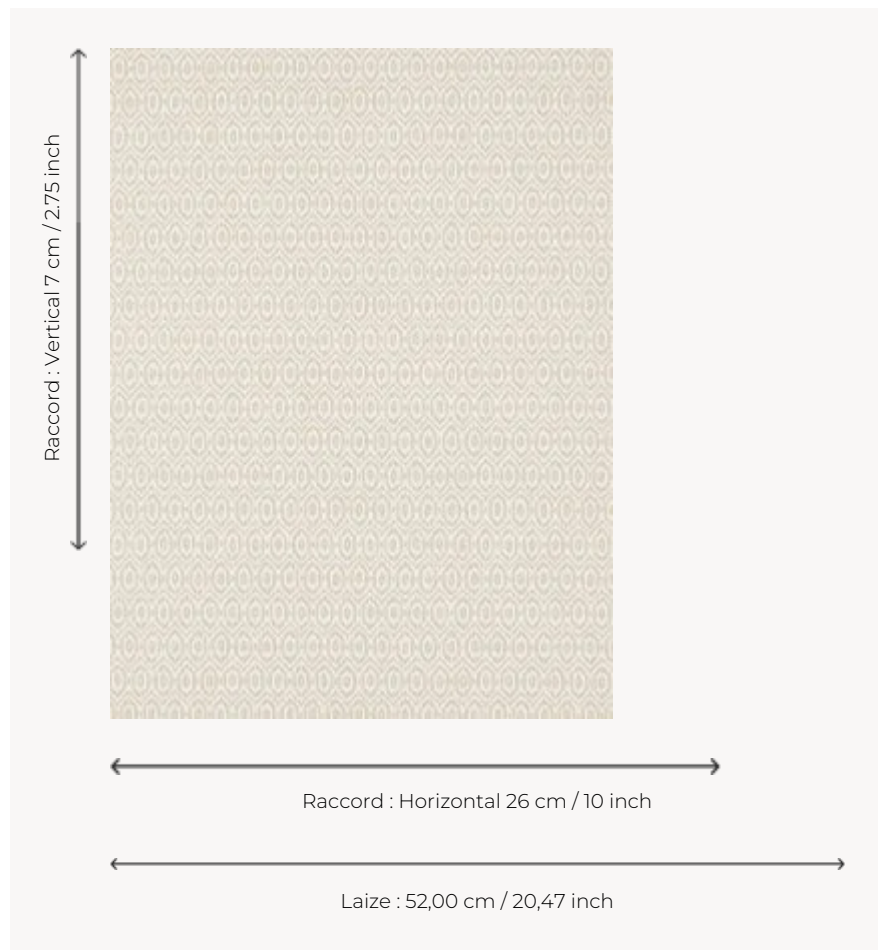

FP765004 AMALA

This design is a timeless ikat geometric pattern a long-time favorite among the designs from the Caspari collection is printed traditionally.

FP765004 - Beige

Pierre Frey

TYPE	Small width printed wallpapers
COLLABORATION	Maison Caspari
SALES UNIT	Available per roll of 10,05 mts
BACKING	NON WOVEN
COMPOSITION	-
WIDTH	52 cm / 20,47 inch
REPEAT	H: 26 cm - 10,00 inch V: 7 cm - 2,75 inch Straight repeat
WEIGHT	175 gr / m ²
CARE	 
TRIMMING	Trimmed
HANGING/REMOVING	Paste the wall Strippable
CERTIFICATIONS	EUROCLASS B-s1,d0 ASTM E84 Class A
NOTES	Good lightfastness Traditional printing technique
BOOK	F9979PPFREY25

3 Colors

FP765002
Bleu

FP765003
Granny

FP765004
Beige