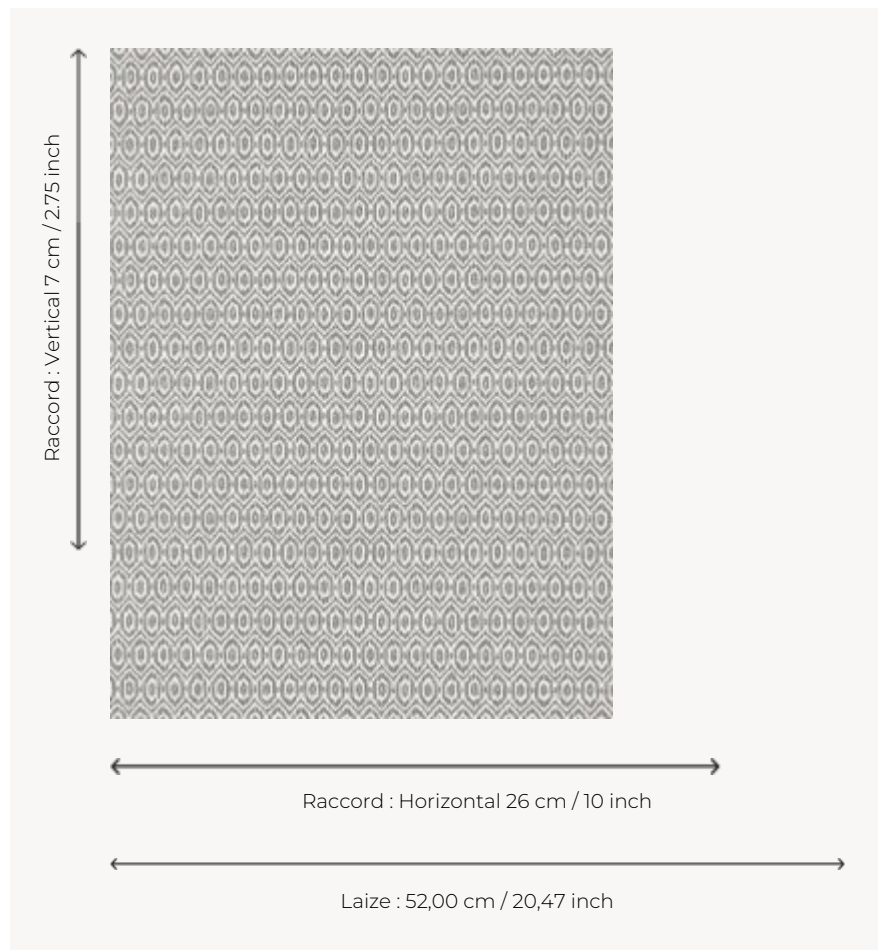

FP765005 AMALA

This design is a timeless ikat geometric pattern a long-time favorite among the designs from the Caspari collection is printed traditionally.

FP765005 - Noir

Pierre Frey

TYPE	Small width printed wallpapers
COLLABORATION	Maison Caspari
SALES UNIT	Available per roll of 10,05 mts
BACKING	NON WOVEN
COMPOSITION	-
WIDTH	52 cm / 20,47 inch
REPEAT	H: 26 cm - 10,00 inch V: 7 cm - 2,75 inch Straight repeat
WEIGHT	175 gr / m ²
CARE	
TRIMMING	Trimmed
HANGING/REMOVING	Paste the wall Strippable
CERTIFICATIONS	EUROCLASS B-s1,d0 ASTM E84 Class A
NOTES	Good lightfastness Traditional printing technique
BOOK	F9979PPFREY25

5 Colors

FP765001
Rose

FP765002
Bleu

FP765003
Granny

FP765004
Beige

FP765005
Noir