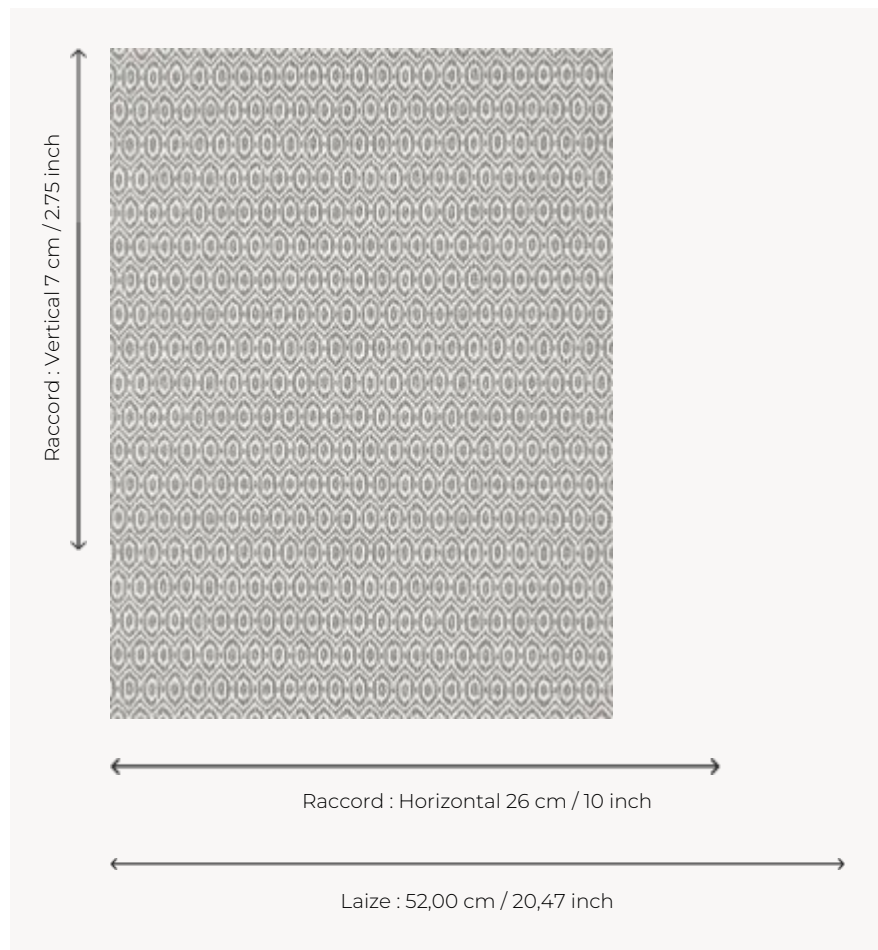

FP765005 AMALA

This design is a timeless ikat geometric pattern a long-time favorite among the designs from the Caspari collection is printed traditionally.

FP765005 - Noir

Pierre Frey

TYPE	Small width printed wallpapers
COLLABORATION	Maison Caspari
SALES UNIT	Available per roll of 10,05 mts
BACKING	NON WOVEN
COMPOSITION	-
WIDTH	52 cm / 20,47 inch
REPEAT	H: 26 cm - 10,00 inch V: 7 cm - 2,75 inch Straight repeat
WEIGHT	175 gr / m ²
CARE	
TRIMMING	Trimmed
HANGING/REMOVING	Paste the wall Strippable
CERTIFICATIONS	EUROCLASS B-s1,d0 ASTM E84 Class A
NOTES	Good lightfastness Traditional printing technique
BOOK	F9979PPFREY25

5 Colors

FP765001
Rose

FP765002
Bleu

FP765003
Granny

FP765004
Beige

FP765005
Noir