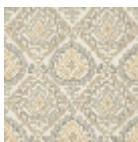

### FP766001 - Multicolore

### Pierre Frey

<b>TYPE</b>	End-on-end threads - Small width printed wallpapers
<b>COLLABORATION</b>	Maison Caspari
<b>SALES UNIT</b>	Available per roll of 10,05 mts
<b>BACKING</b>	NON WOVEN
<b>COMPOSITION</b>	-
<b>WIDTH</b>	52 cm / 20,47 inch
<b>REPEAT</b>	H: 26 cm - 10,00 inch V: 55 cm - 21,65 inch Straight repeat
<b>WEIGHT</b>	260 gr / m <sup>2</sup>
<b>CARE</b>	
<b>TRIMMING</b>	Trimmed
<b>HANGING/REMOVING</b>	Paste the wall Strippable
<b>CERTIFICATIONS</b>	ASTM E84 Class A
<b>NOTES</b>	Good lightfastness
<b>BOOK</b>	F9979PPFREY25

## 3 Colors

FP766001  
Multicolore

FP766002  
Denim

FP766003  
Sable