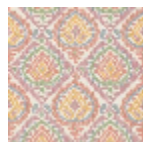

## FP766001 KILIM

The color, the texture and the scale recreate the wonderful warmth of kilim rugs. The fil à fil ground adds texture to this design.

### FP766001 - Multicolore

## 3 Colors

FP766001  
Multicolore

FP766002  
Denim

FP766003  
Sable