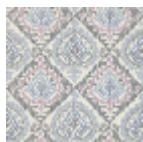

### FP766001 - Multicolore

### Pierre Frey

<b>TYPE</b>	End-on-end threads - Small width printed wallpapers
<b>COLLABORATION</b>	Maison Caspari
<b>SALES UNIT</b>	Available per roll of 10,05 mts
<b>BACKING</b>	NON WOVEN
<b>COMPOSITION</b>	-
<b>WIDTH</b>	52 cm / 20,47 inch
<b>REPEAT</b>	H: 26 cm - 10,00 inch V: 55 cm - 21,65 inch Straight repeat
<b>WEIGHT</b>	260 gr / m <sup>2</sup>
<b>CARE</b>	
<b>TRIMMING</b>	Trimmed
<b>HANGING/REMOVING</b>	Paste the wall Strippable
<b>CERTIFICATIONS</b>	ASTM E84 Class A
<b>NOTES</b>	Good lightfastness
<b>BOOK</b>	F9979PPFREY25

## 3 Colors

FP766001  
Multicolore

FP766002  
Denim

FP766003  
Sable