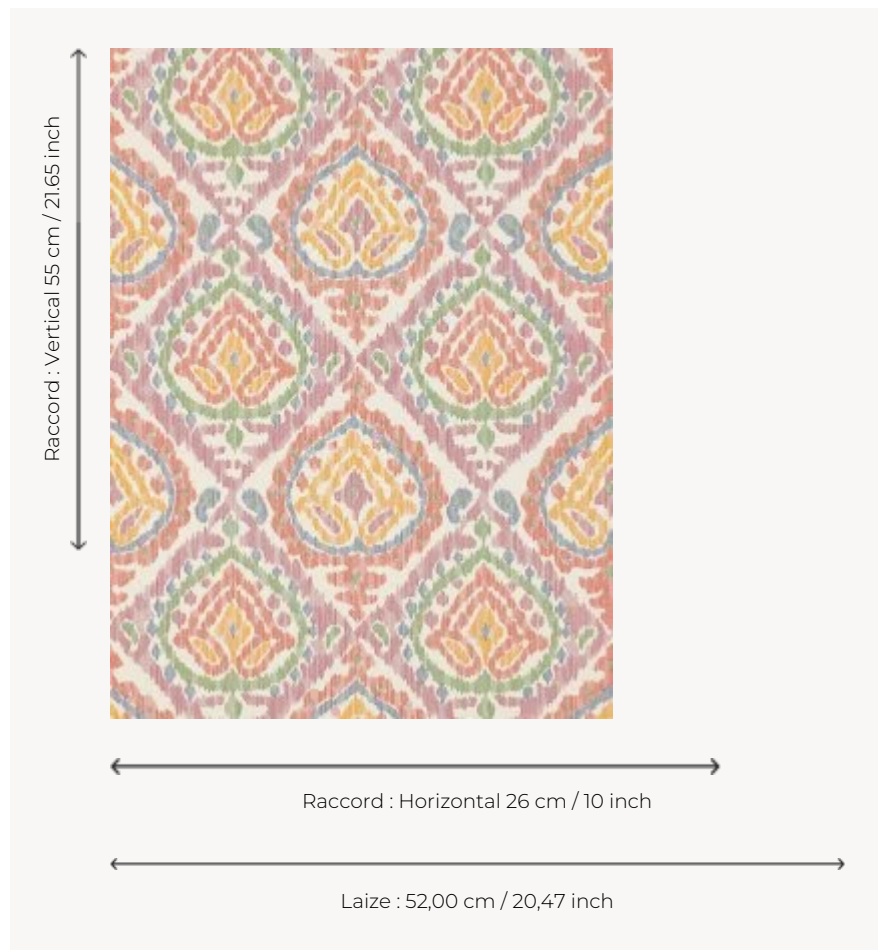

FP766001 KILIM

The color, the texture and the scale recreate the wonderful warmth of kilim rugs. The fil à fil ground adds texture to this design.

FP766001 - Multicolore

Pierre Frey

TYPE	End-on-end threads - Small width printed wallpapers
COLLABORATION	Maison Caspari
SALES UNIT	Available per roll of 10,05 mts
BACKING	NON WOVEN
COMPOSITION	-
WIDTH	52 cm / 20,47 inch
REPEAT	H: 26 cm - 10,00 inch V: 55 cm - 21,65 inch Straight repeat
WEIGHT	260 gr / m ²
CARE	
TRIMMING	Trimmed
HANGING/REMOVING	Paste the wall Strippable
CERTIFICATIONS	ASTM E84 Class A
NOTES	Good lightfastness
BOOK	F9979PPFREY25

3 Colors

FP766001
Multicolore

FP766002
Denim

FP766003
Sable