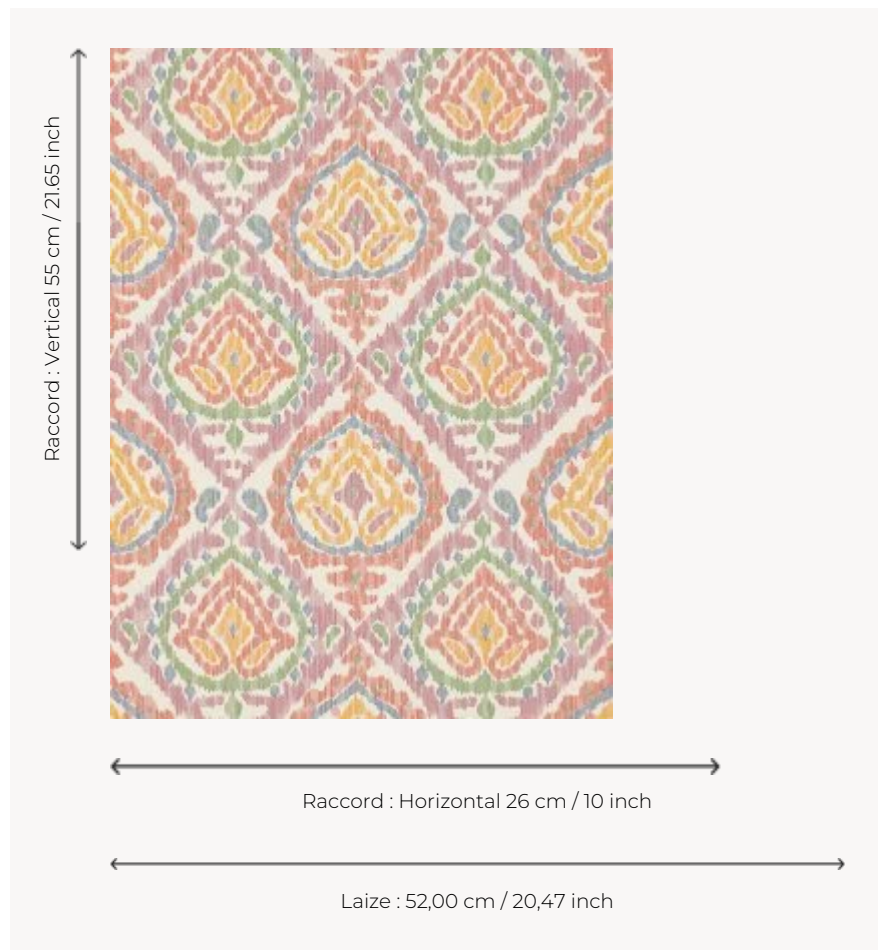

FP766001 KILIM

The color, the texture and the scale recreate the wonderful warmth of kilim rugs. The fil à fil ground adds texture to this design.

FP766001 - Multicolore

Pierre Frey

TYPE	End-on-end threads - Small width printed wallpapers
COLLABORATION	Maison Caspari
SALES UNIT	Available per roll of 10,05 mts
BACKING	NON WOVEN
COMPOSITION	-
WIDTH	52 cm / 20,47 inch
REPEAT	H: 26 cm - 10,00 inch V: 55 cm - 21,65 inch Straight repeat
WEIGHT	260 gr / m ²
CARE	
TRIMMING	Trimmed
HANGING/REMOVING	Paste the wall Strippable
CERTIFICATIONS	ASTM E84 Class A
NOTES	Good lightfastness
BOOK	F9979PPFREY25

3 Colors

FP766001
Multicolore

FP766002
Denim

FP766003
Sable