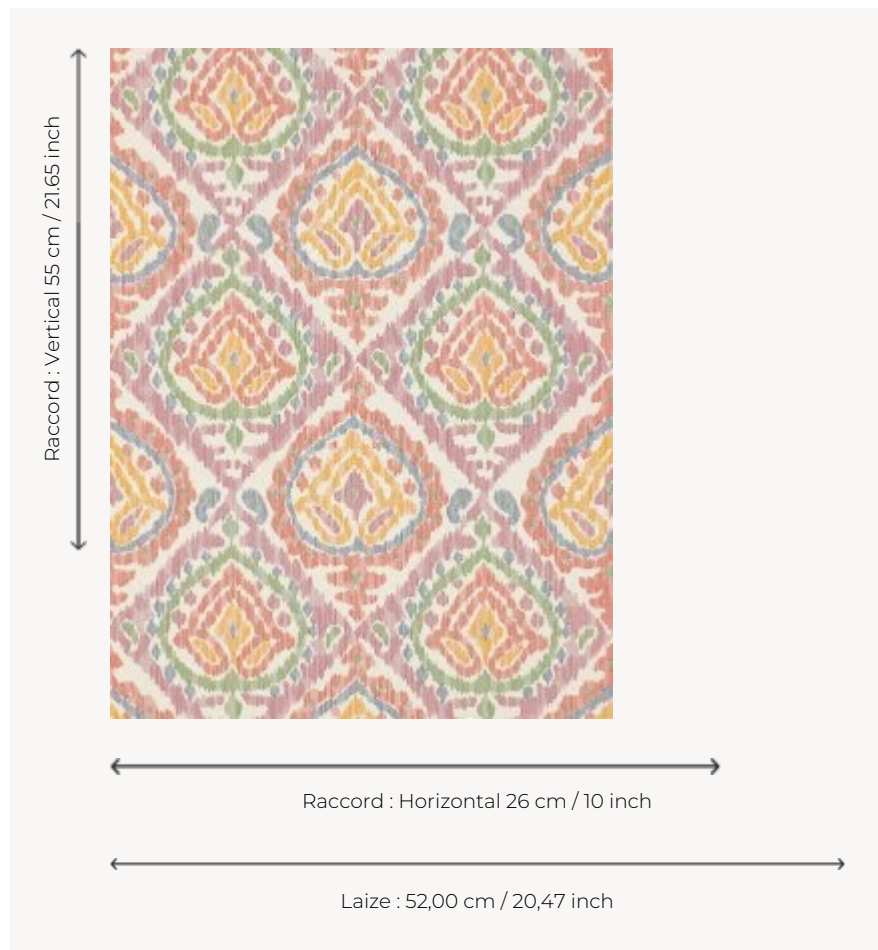

## FP766001 KILIM

The color, the texture and the scale recreate the wonderful warmth of kilim rugs. The fil à fil ground adds texture to this design.

### FP766001 - Multicolore

### Pierre Frey

<b>TYPE</b>	End-on-end threads - Small width printed wallpapers
<b>COLLABORATION</b>	Maison Caspari
<b>SALES UNIT</b>	Available per roll of 10,05 mts
<b>BACKING</b>	NON WOVEN
<b>COMPOSITION</b>	-
<b>WIDTH</b>	52 cm / 20,47 inch
<b>REPEAT</b>	H: 26 cm - 10,00 inch V: 55 cm - 21,65 inch Straight repeat
<b>WEIGHT</b>	260 gr / m <sup>2</sup>
<b>CARE</b>	
<b>TRIMMING</b>	Trimmed
<b>HANGING/REMOVING</b>	Paste the wall Strippable
<b>CERTIFICATIONS</b>	ASTM E84 Class A
<b>NOTES</b>	Good lightfastness
<b>BOOK</b>	F9979PPFREY25

## 3 Colors

FP766001  
Multicolore

FP766002  
Denim

FP766003  
Sable