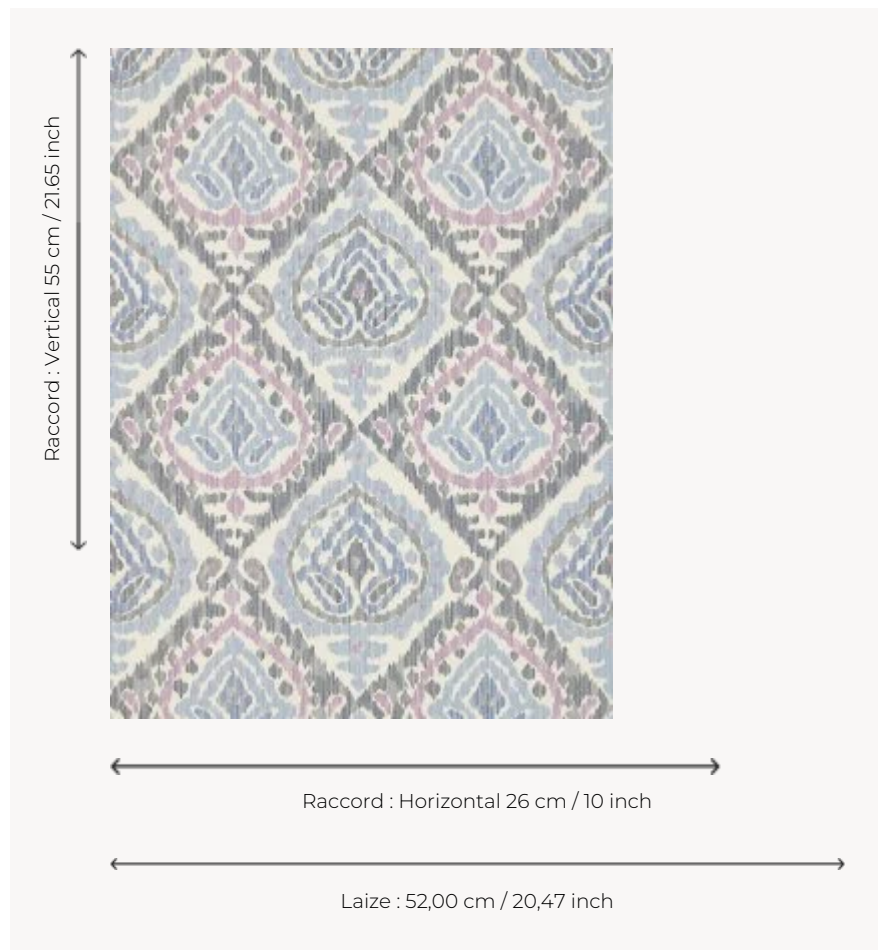

FP766002 KILIM

The color, the texture and the scale recreate the wonderful warmth of kilim rugs. The fil à fil ground adds texture to this design.

FP766002 - Denim

Pierre Frey

TYPE	End-on-end threads - Small width printed wallpapers
COLLABORATION	Maison Caspari
SALES UNIT	Available per roll of 10,05 mts
BACKING	NON WOVEN
COMPOSITION	-
WIDTH	52 cm / 20,47 inch
REPEAT	H: 26 cm - 10,00 inch V: 55 cm - 21,65 inch Straight repeat
WEIGHT	260 gr / m ²
CARE	
TRIMMING	Trimmed
HANGING/REMOVING	Paste the wall Strippable
CERTIFICATIONS	ASTM E84 Class A
NOTES	Good lightfastness
BOOK	F9979PPFREY25

3 Colors

FP766001
Multicolore

FP766002
Denim

FP766003
Sable