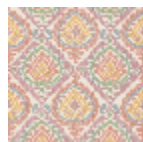

3 Colors

FP766001
Multicolore