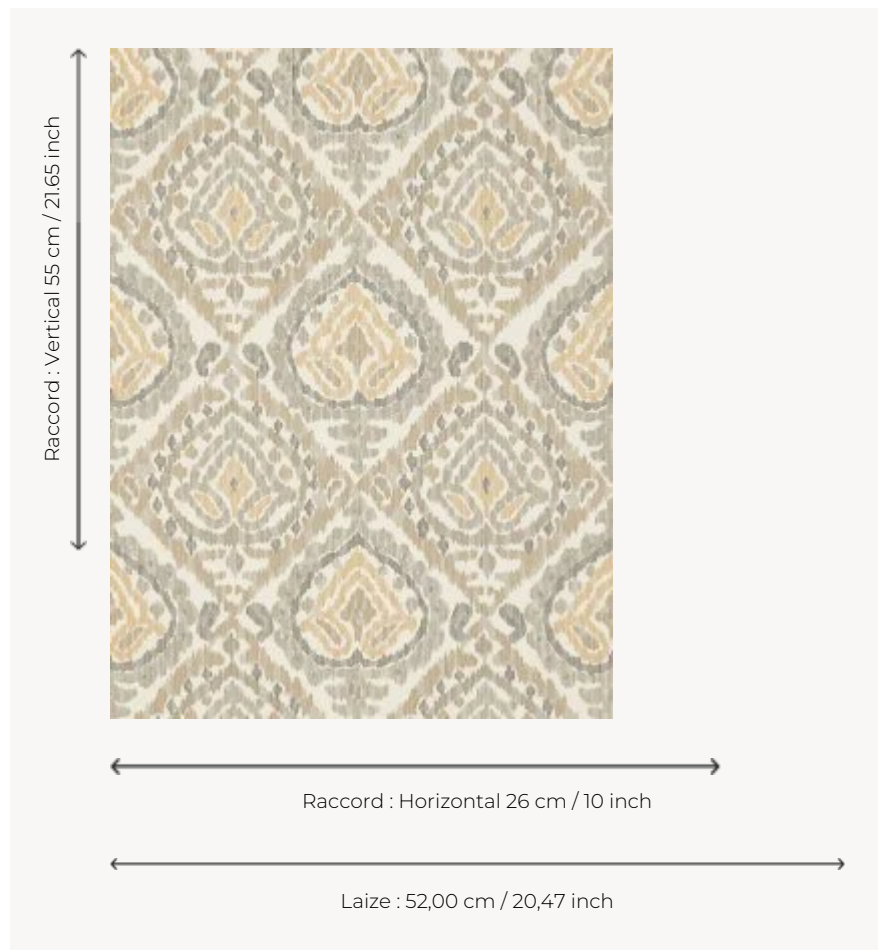

FP766003 KILIM

The color, the texture and the scale recreate the wonderful warmth of kilim rugs. The fil à fil ground adds texture to this design.

FP766003 - Sable

Pierre Frey

TYPE	End-on-end threads - Small width printed wallpapers
COLLABORATION	Maison Caspari
SALES UNIT	Available per roll of 10,05 mts
BACKING	NON WOVEN
COMPOSITION	-
WIDTH	52 cm / 20,47 inch
REPEAT	H: 26 cm - 10,00 inch V: 55 cm - 21,65 inch Straight repeat
WEIGHT	260 gr / m ²
CARE	
TRIMMING	Trimmed
HANGING/REMOVING	Paste the wall Strippable
CERTIFICATIONS	ASTM E84 Class A
NOTES	Good lightfastness
BOOK	F9979PPFREY25

3 Colors

FP766001
Multicolore

FP766002
Denim

FP766003
Sable