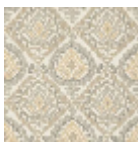

FP766003
Sable