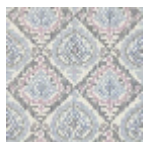

### FP766003 - Sable

### Pierre Frey

<b>TYPE</b>	End-on-end threads - Small width printed wallpapers
<b>COLLABORATION</b>	Maison Caspari
<b>SALES UNIT</b>	Available per roll of 10,05 mts
<b>BACKING</b>	NON WOVEN
<b>COMPOSITION</b>	-
<b>WIDTH</b>	52 cm / 20,47 inch
<b>REPEAT</b>	H: 26 cm - 10,00 inch V: 55 cm - 21,65 inch Straight repeat
<b>WEIGHT</b>	260 gr / m <sup>2</sup>
<b>CARE</b>	
<b>TRIMMING</b>	Trimmed
<b>HANGING/REMOVING</b>	Paste the wall Strippable
<b>CERTIFICATIONS</b>	ASTM E84 Class A
<b>NOTES</b>	Good lightfastness
<b>BOOK</b>	F9979PPFREY25

## 3 Colors

FP766001  
Multicolore

FP766002  
Denim

FP766003  
Sable