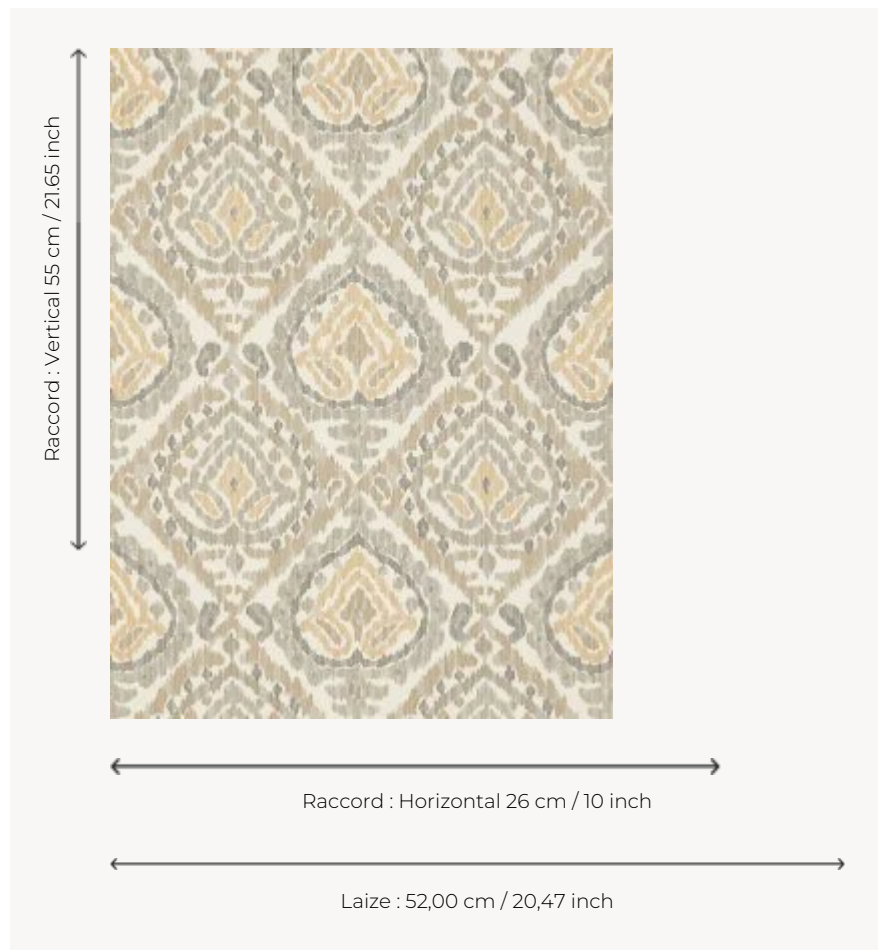

## FP766003 KILIM

The color, the texture and the scale recreate the wonderful warmth of kilim rugs. The fil à fil ground adds texture to this design.

### FP766003 - Sable

### Pierre Frey

<b>TYPE</b>	End-on-end threads - Small width printed wallpapers
<b>COLLABORATION</b>	Maison Caspari
<b>SALES UNIT</b>	Available per roll of 10,05 mts
<b>BACKING</b>	NON WOVEN
<b>COMPOSITION</b>	-
<b>WIDTH</b>	52 cm / 20,47 inch
<b>REPEAT</b>	H: 26 cm - 10,00 inch V: 55 cm - 21,65 inch Straight repeat
<b>WEIGHT</b>	260 gr / m <sup>2</sup>
<b>CARE</b>	
<b>TRIMMING</b>	Trimmed
<b>HANGING/REMOVING</b>	Paste the wall Strippable
<b>CERTIFICATIONS</b>	ASTM E84 Class A
<b>NOTES</b>	Good lightfastness
<b>BOOK</b>	F9979PPFREY25

## 3 Colors

FP766001  
Multicolore

FP766002  
Denim

FP766003  
Sable