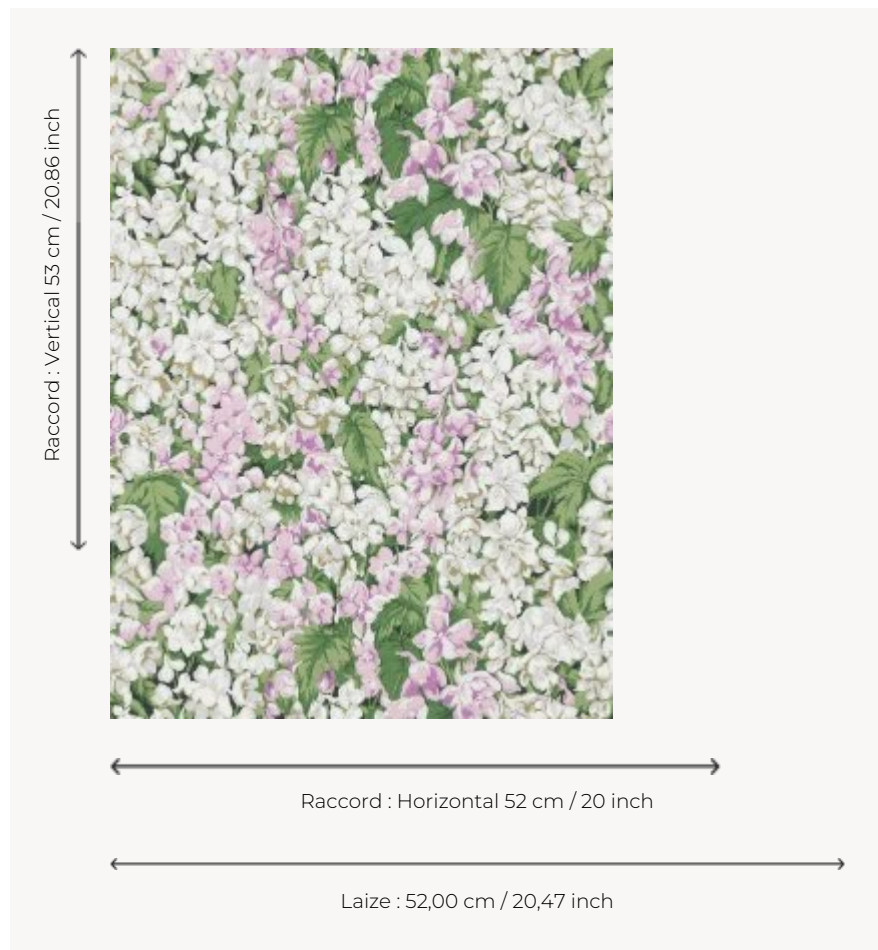

## FP767002 LES DELPHINIUMS

This fabulous design is a fanciful handmade painting catching the light and color gardenside. The traditional printing adds a touch of warmth and sophistication.

### FP767002 - Rose

### Pierre Frey

<b>TYPE</b>	Small width printed wallpapers
<b>COLLABORATION</b>	Maison Caspari
<b>SALES UNIT</b>	Available per roll of 10,05 mts
<b>BACKING</b>	NON WOVEN
<b>COMPOSITION</b>	-
<b>WIDTH</b>	52 cm / 20,47 inch
<b>REPEAT</b>	H: 52 cm - 20,00 inch V: 53 cm - 20,86 inch Straight repeat
<b>WEIGHT</b>	175 gr / m <sup>2</sup>
<b>CARE</b>	
<b>TRIMMING</b>	Trimmed
<b>HANGING/REMOVING</b>	Paste the wall Strippable
<b>CERTIFICATIONS</b>	EUROCLASS B-s1,d0 ASTM E84 Class A
<b>NOTES</b>	Good lightfastness Traditional printing technique
<b>BOOK</b>	F9979PPFREY25