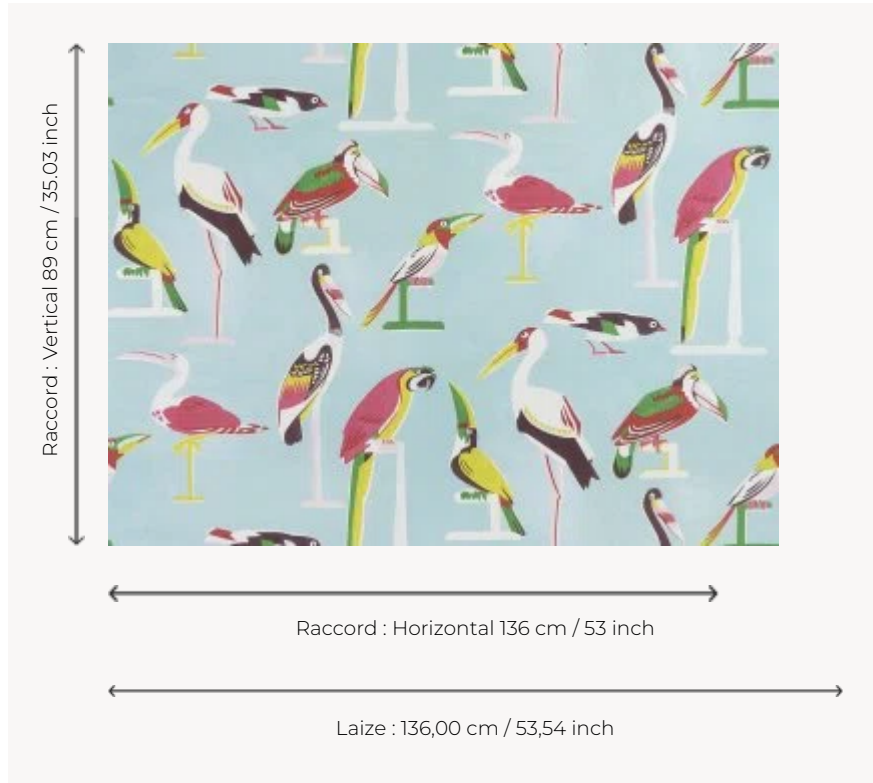

FP768001 LES OISEAUX PERCHES

Watercolor painted birds are colorful companions. Wide width print on a matte non woven backing.

FP768001 - Bleu ci

Pierre Frey

TYPE	Wide width printed wallpapers
COLLABORATION	Maison Caspari
SALES UNIT	Available per meter/yard
BACKING	NON WOVEN
COMPOSITION	-
WIDTH	136 cm / 53,54 inch
REPEAT	H: 136 cm - 53,00 inch V: 89 cm - 35,03 inch Straight repeat
WEIGHT	152 gr / m ²
CARE	
TRIMMING	Pretrimmed
HANGING/REMOVING	Paste the wall Strippable
CERTIFICATIONS	EUROCLASS B-s1,d0 ASTM E84 Class A
NOTES	Good lightfastness
INFORMATION	Use the trim & join marks during installation. Double-cut installation.
BOOK	F9979PPFREY25

2 Colors

FP768001

Bleu ci

FP768002

Sable