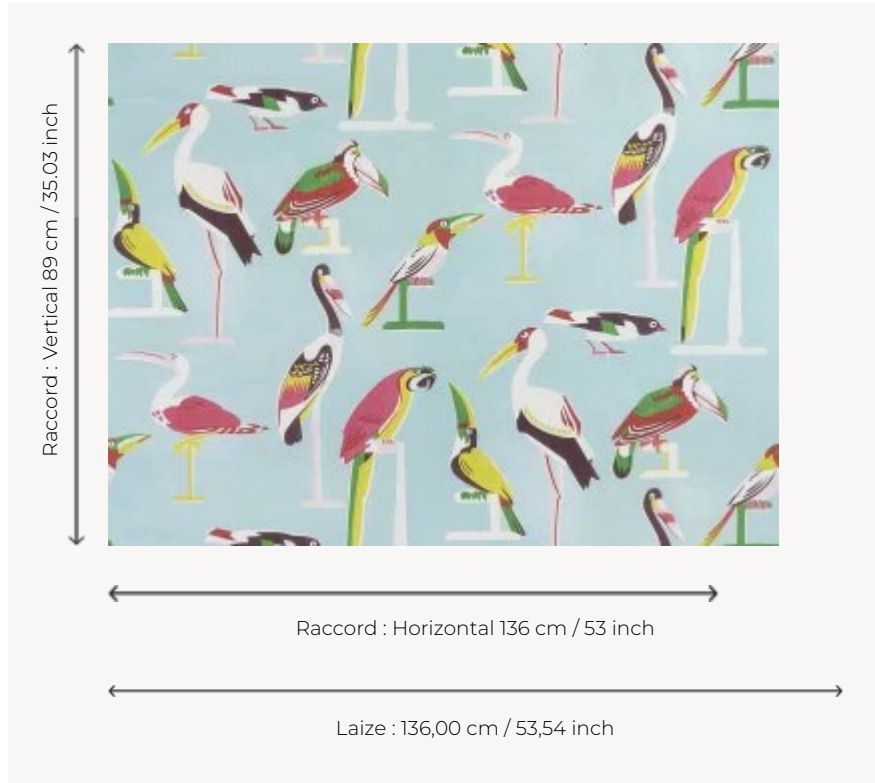

FP768001 LES OISEAUX PERCHES

Watercolor painted birds are colorful companions. Wide width print on a matte non woven backing.

FP768001 - Bleu ci

Pierre Frey

TYPE	Wide width printed wallpapers
COLLABORATION	Maison Caspari
SALES UNIT	Available per meter/yard
BACKING	NON WOVEN
COMPOSITION	-
WIDTH	136 cm / 53,54 inch
REPEAT	H: 136 cm - 53,00 inch V: 89 cm - 35,03 inch Straight repeat
WEIGHT	152 gr / m ²
CARE	
TRIMMING	Pretrimmed
HANGING/REMOVING	Paste the wall Strippable
CERTIFICATIONS	EUROCLASS B-s1,d0 ASTM E84 Class A
NOTES	Good lightfastness
INFORMATION	Use the trim & join marks during installation. Double-cut installation.
BOOK	F9979PPFREY25

2 Colors

FP768001

Bleu ci

FP768002

Sable