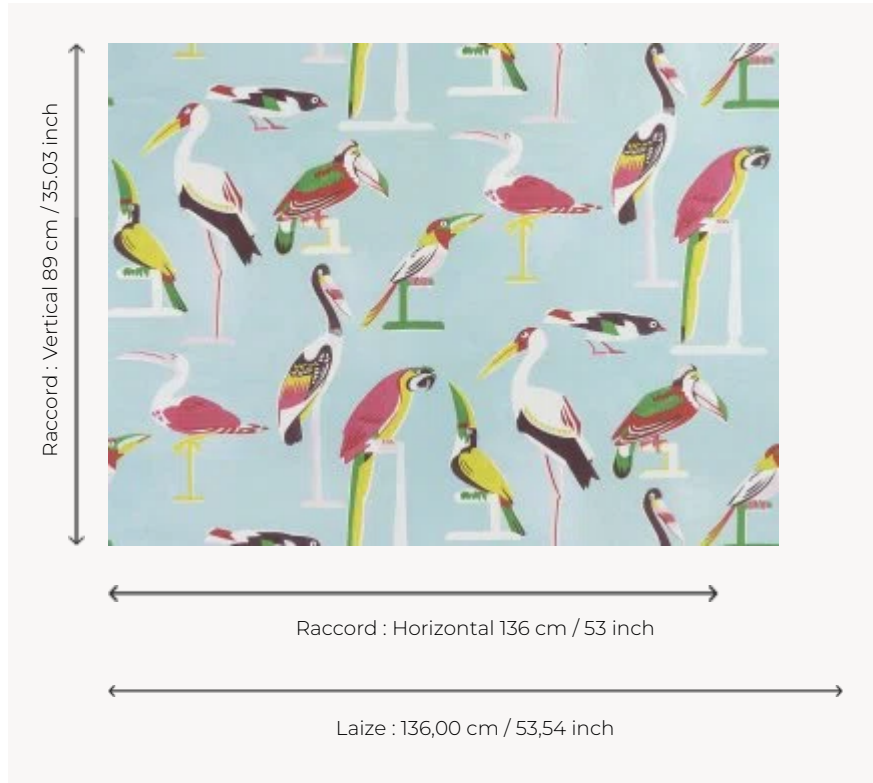

FP768001 LES OISEAUX PERCHES

Watercolor painted birds are colorful companions. Wide width print on a matte non woven backing.

FP768001 - Bleu ci

Pierre Frey

TYPE	Wide width printed wallpapers
COLLABORATION	Maison Caspari
SALES UNIT	Available per meter/yard
BACKING	NON WOVEN
COMPOSITION	-
WIDTH	136 cm / 53,54 inch
REPEAT	H: 136 cm - 53,00 inch V: 89 cm - 35,03 inch Straight repeat
WEIGHT	152 gr / m ²
CARE	
TRIMMING	Pretrimmed
HANGING/REMOVING	Paste the wall Strippable
CERTIFICATIONS	EUROCLASS B-s1,d0 ASTM E84 Class A
NOTES	Good lightfastness
INFORMATION	Use the trim & join marks during installation. Double-cut installation.
BOOK	F9979PPFREY25

2 Colors

FP768001

Bleu ci

FP768002

Sable