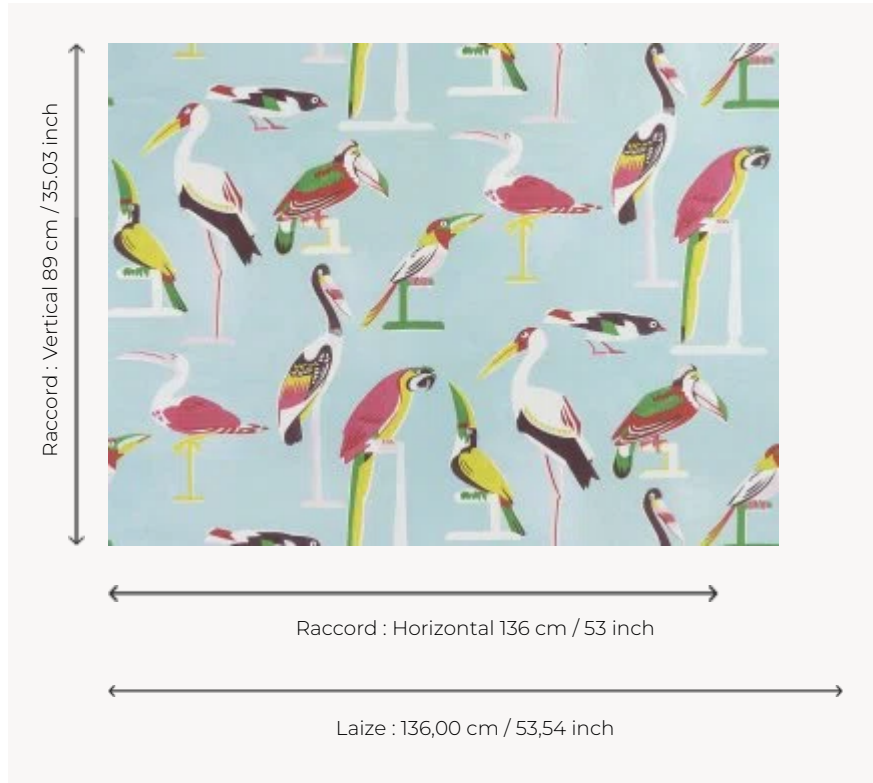

FP768001 LES OISEAUX PERCHES

Watercolor painted birds are colorful companions. Wide width print on a matte non woven backing.

FP768001 - Bleu ci

Pierre Frey

TYPE	Wide width printed wallpapers
COLLABORATION	Maison Caspari
SALES UNIT	Available per meter/yard
BACKING	NON WOVEN
COMPOSITION	-
WIDTH	136 cm / 53,54 inch
REPEAT	H: 136 cm - 53,00 inch V: 89 cm - 35,03 inch Straight repeat
WEIGHT	152 gr / m ²
CARE	 
TRIMMING	Pretrimmed
HANGING/REMOVING	Paste the wall Strippable
CERTIFICATIONS	EUROCLASS B-s1,d0 ASTM E84 Class A
NOTES	Good lightfastness
INFORMATION	Use the trim & join marks during installation. Double-cut installation.
BOOK	F9979PPFREY25

2 Colors

FP768001

Bleu ci

FP768002

Sable