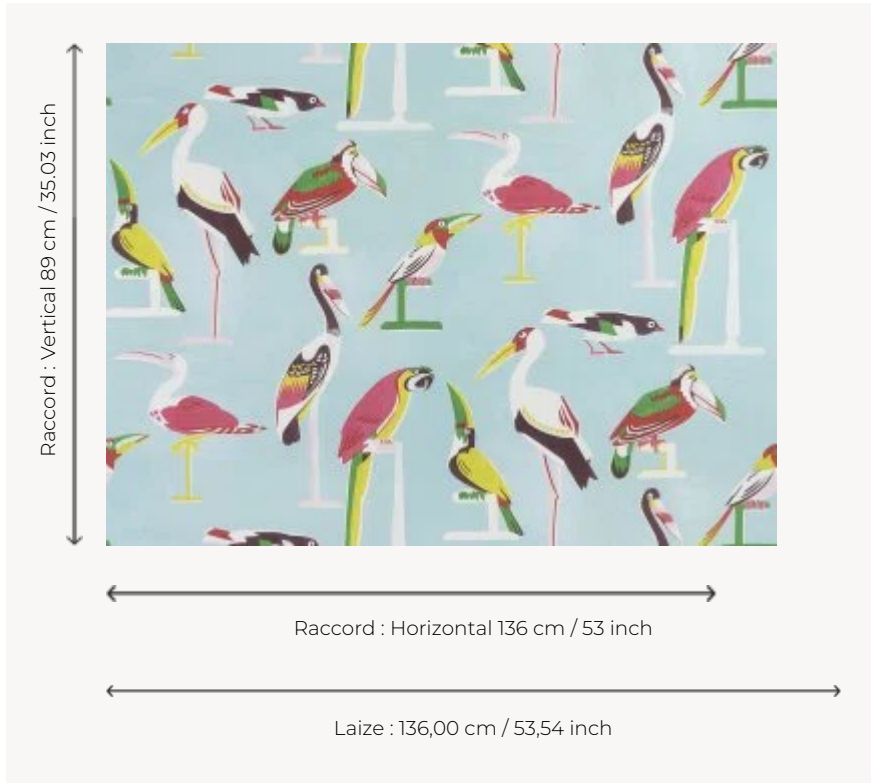

FP768001 LES OISEAUX PERCHES

Watercolor painted birds are colorful companions. Wide width print on a matte non woven backing.

FP768001 - Bleu ci

Pierre Frey

TYPE	Wide width printed wallpapers
COLLABORATION	Maison Caspari
SALES UNIT	Available per meter/yard
BACKING	NON WOVEN
COMPOSITION	-
WIDTH	136 cm / 53,54 inch
REPEAT	H: 136 cm - 53,00 inch V: 89 cm - 35,03 inch Straight repeat
WEIGHT	152 gr / m ²
CARE	 
TRIMMING	Pretrimmed
HANGING/REMOVING	Paste the wall Strippable
CERTIFICATIONS	EUROCLASS B-s1,d0 ASTM E84 Class A
NOTES	Good lightfastness
INFORMATION	Use the trim & join marks during installation. Double-cut installation.
BOOK	F9979PPFREY25

2 Colors

FP768001

Bleu ci

FP768002

Sable