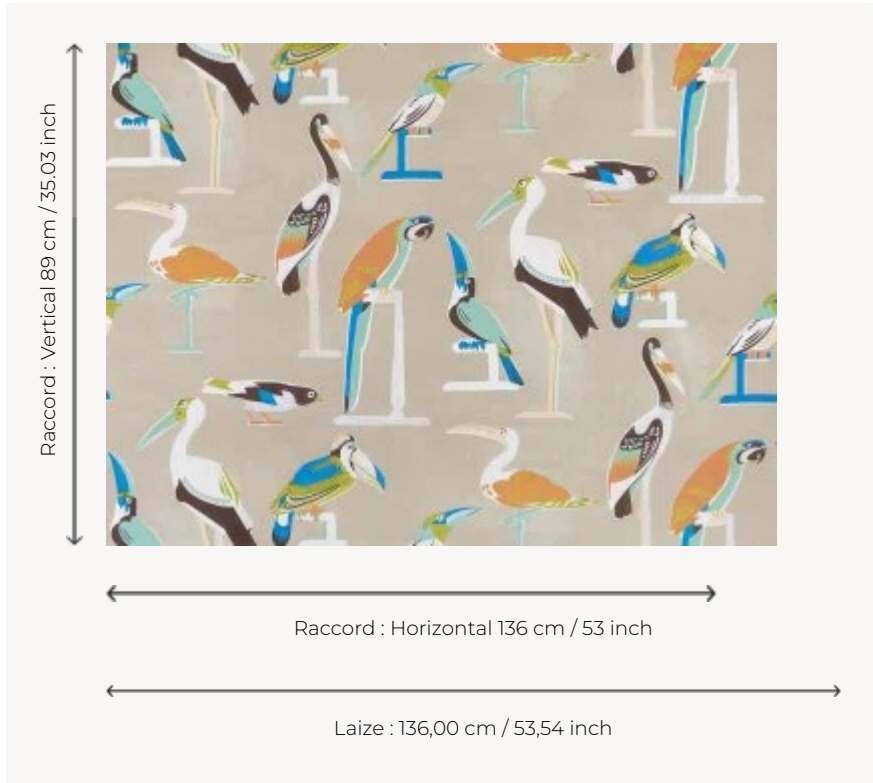

FP768002 LES OISEAUX PERCHES

Watercolor painted birds are colorful companions. Wide width print on a matte non woven backing.

FP768002 - Sable

Pierre Frey

TYPE	Wide width printed wallpapers
COLLABORATION	Maison Caspari
SALES UNIT	Available per meter/yard
BACKING	NON WOVEN
COMPOSITION	-
WIDTH	136 cm / 53,54 inch
REPEAT	H: 136 cm - 53,00 inch V: 89 cm - 35,03 inch Straight repeat
WEIGHT	152 gr / m ²
CARE	
TRIMMING	Pretrimmed
HANGING/REMOVING	Paste the wall Strippable
CERTIFICATIONS	EUROCLASS B-s1,d0 ASTM E84 Class A
NOTES	Good lightfastness
INFORMATION	Use the trim & join marks during installation. Double-cut installation.
BOOK	F9979PPFREY25

2 Colors

FP768001

Bleu ci

FP768002

Sable