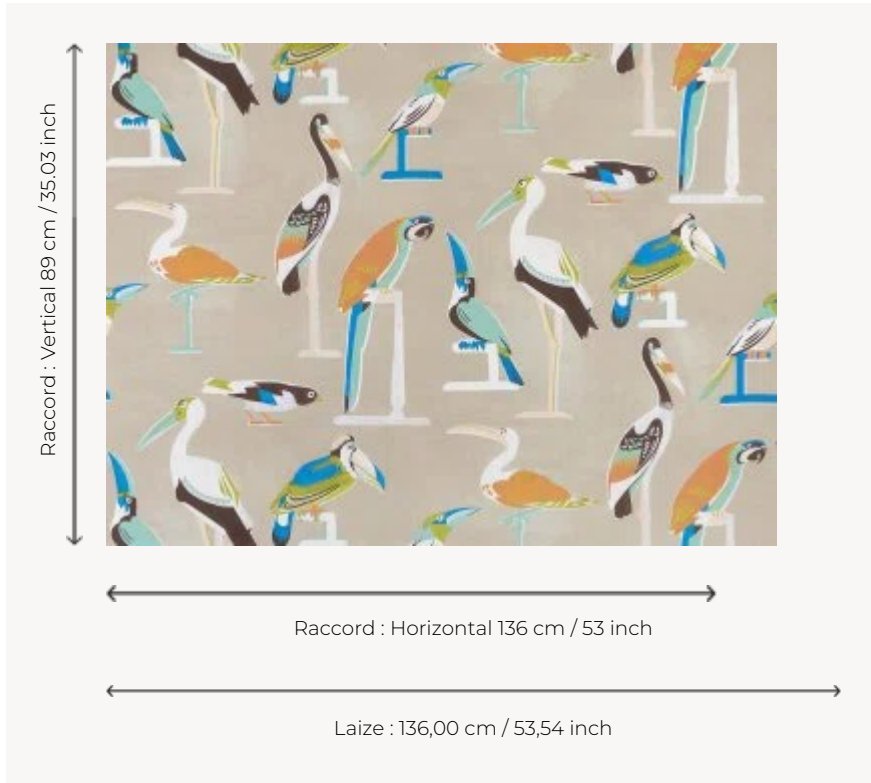

FP768002 LES OISEAUX PERCHES

Watercolor painted birds are colorful companions. Wide width print on a matte non woven backing.

FP768002 - Sable

Pierre Frey

TYPE	Wide width printed wallpapers
COLLABORATION	Maison Caspari
SALES UNIT	Available per meter/yard
BACKING	NON WOVEN
COMPOSITION	-
WIDTH	136 cm / 53,54 inch
REPEAT	H: 136 cm - 53,00 inch V: 89 cm - 35,03 inch Straight repeat
WEIGHT	152 gr / m ²
CARE	 
TRIMMING	Pretrimmed
HANGING/REMOVING	Paste the wall Strippable
CERTIFICATIONS	EUROCLASS B-s1,d0 ASTM E84 Class A
NOTES	Good lightfastness
INFORMATION	Use the trim & join marks during installation. Double-cut installation.
BOOK	F9979PPFREY25

2 Colors

FP768001
Bleu ci

FP768002
Sable