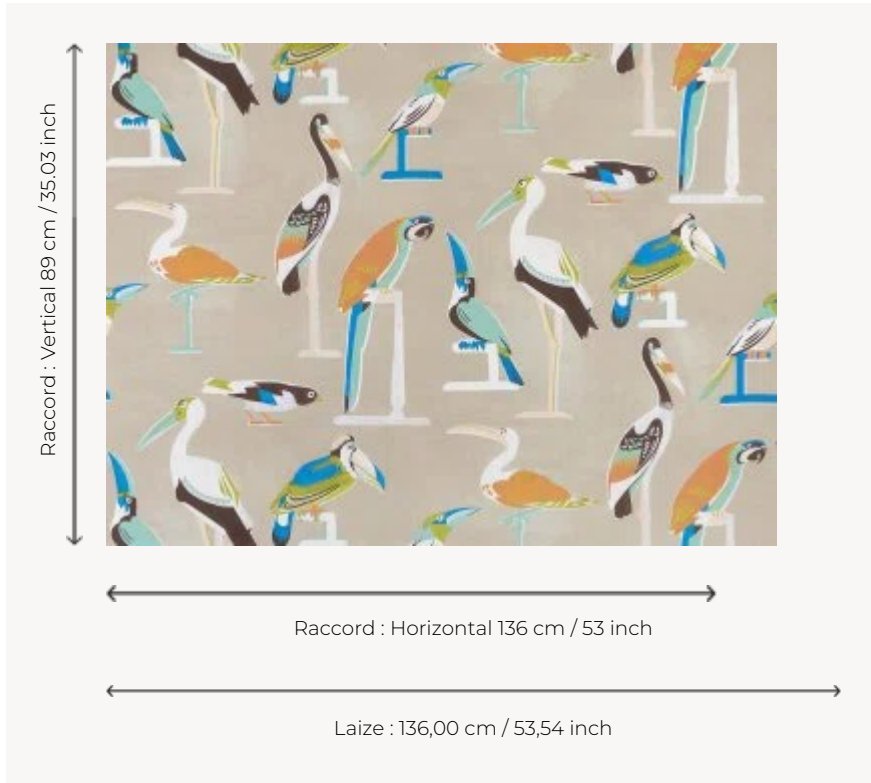

## FP768002 LES OISEAUX PERCHES

Watercolor painted birds are colorful companions. Wide width print on a matte non woven backing.

### FP768002 - Sable

### Pierre Frey

<b>TYPE</b>	Wide width printed wallpapers
<b>COLLABORATION</b>	Maison Caspari
<b>SALES UNIT</b>	Available per meter/yard
<b>BACKING</b>	NON WOVEN
<b>COMPOSITION</b>	-
<b>WIDTH</b>	136 cm / 53,54 inch
<b>REPEAT</b>	H: 136 cm - 53,00 inch V: 89 cm - 35,03 inch Straight repeat
<b>WEIGHT</b>	152 gr / m <sup>2</sup>
<b>CARE</b>	 
<b>TRIMMING</b>	Pretrimmed
<b>HANGING/REMOVING</b>	Paste the wall Strippable
<b>CERTIFICATIONS</b>	EUROCLASS B-s1,d0 ASTM E84 Class A
<b>NOTES</b>	Good lightfastness
<b>INFORMATION</b>	Use the trim & join marks during installation. Double-cut installation.
<b>BOOK</b>	F9979PPFREY25

## 2 Colors

FP768001

Bleu ci

FP768002

Sable