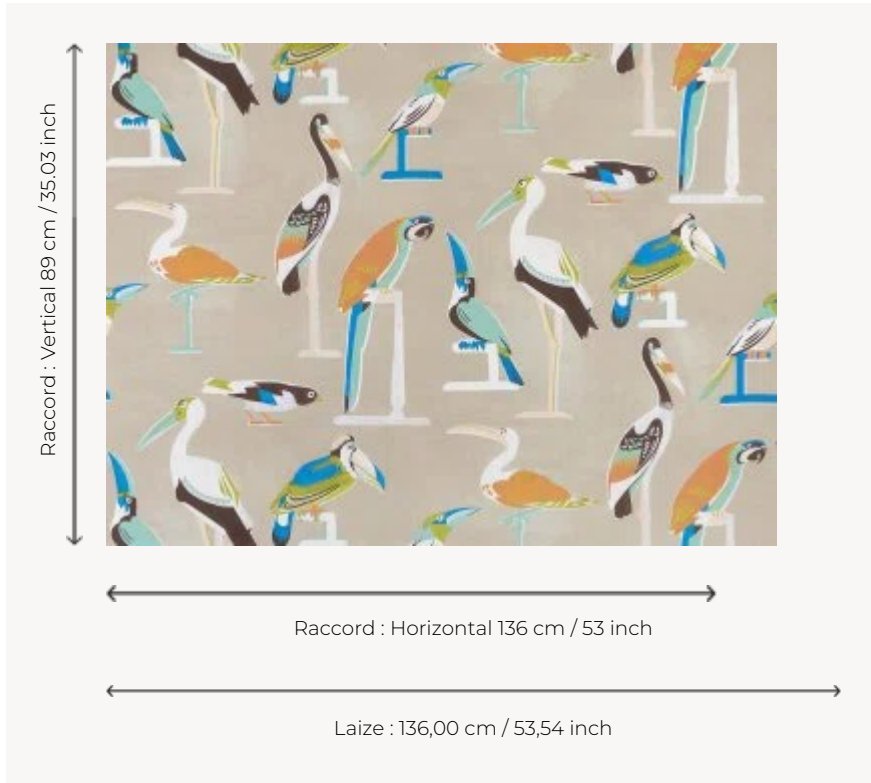

## FP768002 LES OISEAUX PERCHES

Watercolor painted birds are colorful companions. Wide width print on a matte non woven backing.

### FP768002 - Sable

### Pierre Frey

<b>TYPE</b>	Wide width printed wallpapers
<b>COLLABORATION</b>	Maison Caspari
<b>SALES UNIT</b>	Available per meter/yard
<b>BACKING</b>	NON WOVEN
<b>COMPOSITION</b>	-
<b>WIDTH</b>	136 cm / 53,54 inch
<b>REPEAT</b>	H: 136 cm - 53,00 inch V: 89 cm - 35,03 inch Straight repeat
<b>WEIGHT</b>	152 gr / m <sup>2</sup>
<b>CARE</b>	
<b>TRIMMING</b>	Pretrimmed
<b>HANGING/REMOVING</b>	Paste the wall Strippable
<b>CERTIFICATIONS</b>	EUROCLASS B-s1,d0 ASTM E84 Class A
<b>NOTES</b>	Good lightfastness
<b>INFORMATION</b>	Use the trim & join marks during installation. Double-cut installation.
<b>BOOK</b>	F9979PPFREY25

## 2 Colors

FP768001

Bleu ci

FP768002

Sable