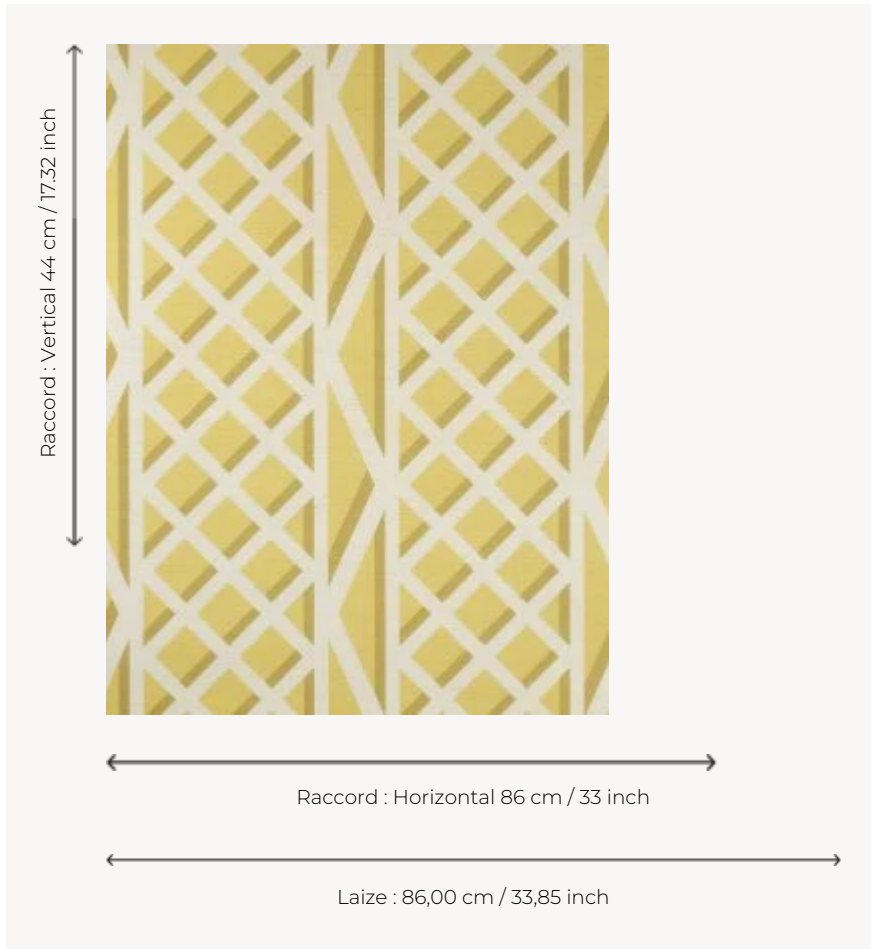

FP769001 TREILLAGE

This graphic and geometric design illustrates the architecture of a gazebo and the volume of a trellis in the garden. The grass ground gives a natural look and joyful colour.

FP769001 - Jaune

Pierre Frey

TYPE	Small width printed wallpapers - Straws and similar materials
COLLABORATION	Maison Caspari
SALES UNIT	Available per meter/yard
BACKING	NON WOVEN
COMPOSITION	100 % Straw
WIDTH	86 cm / 33,85 inch
REPEAT	H: 86 cm - 33,00 inch V: 44 cm - 17,32 inch Straight repeat
WEIGHT	297 gr / m ²
CARE	
TRIMMING	Trimmed
HANGING/REMOVING	Paste the wall Wet removable
CERTIFICATIONS	EUROCLASS B-s1,d0 ASTM E84 Class A
BOOK	F9979PPFREY25

4 Colors

FP769001
Jaune

FP769002
Beige

FP769003
Vert

FP769004
Bleu