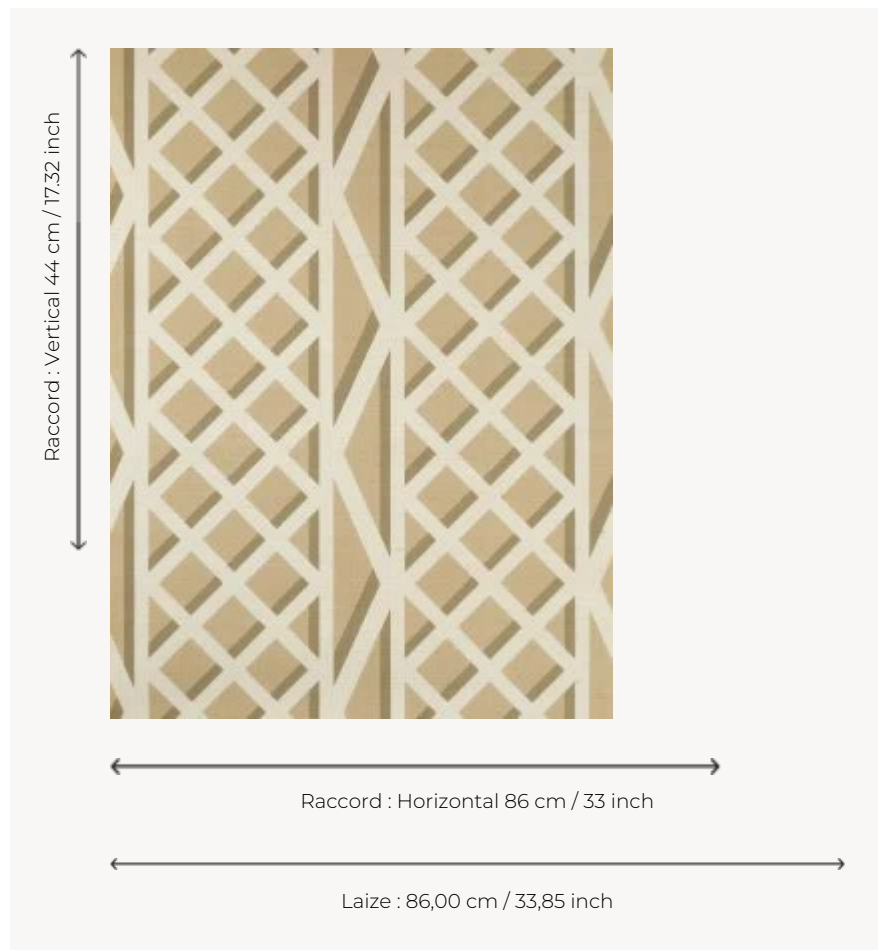

FP769002 TREILLAGE

This graphic and geometric design illustrates the architecture of a gazebo and the volume of a trellis in the garden. The grass ground gives a natural look and joyful colour.

FP769002 - Beige

Pierre Frey

TYPE	Small width printed wallpapers - Straws and similar materials
COLLABORATION	Maison Caspari
SALES UNIT	Available per meter/yard
BACKING	NON WOVEN
COMPOSITION	100 % Straw
WIDTH	86 cm / 33,85 inch
REPEAT	H: 86 cm - 33,00 inch V: 44 cm - 17,32 inch Straight repeat
WEIGHT	297 gr / m ²
CARE	
TRIMMING	Trimmed
HANGING/REMOVING	Paste the wall Wet removable
CERTIFICATIONS	EUROCLASS B-s1,d0 ASTM E84 Class A
BOOK	F9979PPFREY25

4 Colors

FP769001
Jaune

FP769002
Beige

FP769003
Vert

FP769004
Bleu