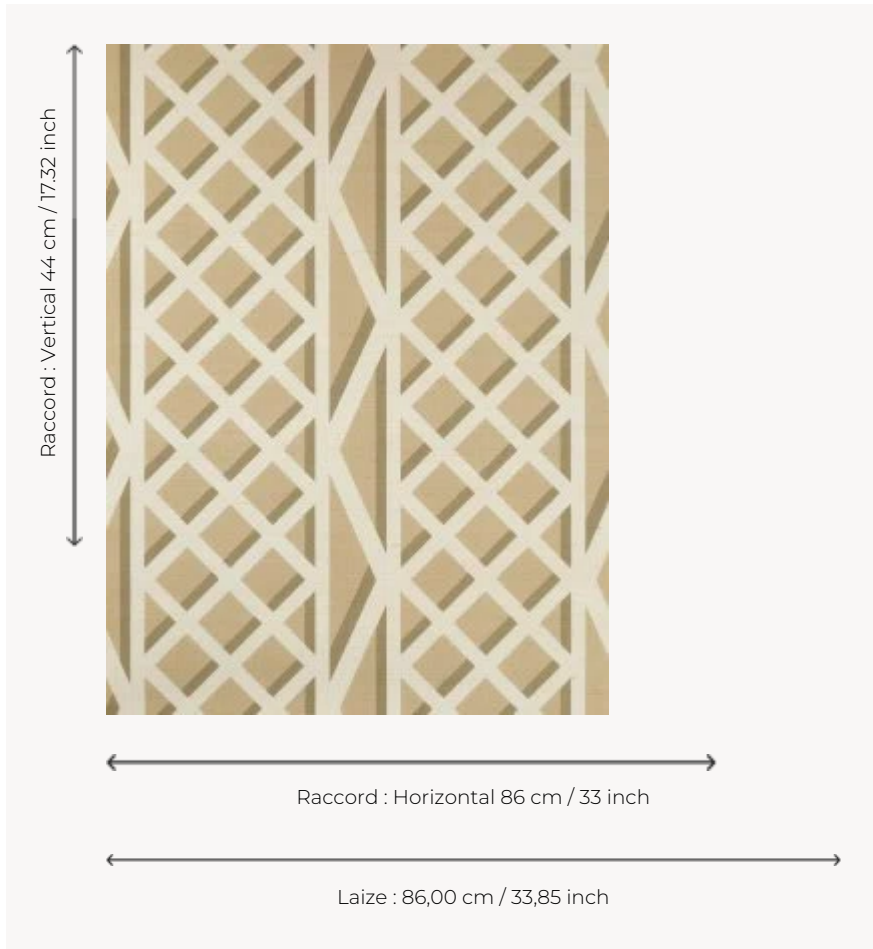

## FP769002 TREILLAGE

This graphic and geometric design illustrates the architecture of a gazebo and the volume of a trellis in the garden. The grass ground gives a natural look and joyful colour.

### FP769002 - Beige

### Pierre Frey

<b>TYPE</b>	Small width printed wallpapers - Straws and similar materials
<b>COLLABORATION</b>	Maison Caspari
<b>SALES UNIT</b>	Available per meter/yard
<b>BACKING</b>	NON WOVEN
<b>COMPOSITION</b>	100 % Straw
<b>WIDTH</b>	86 cm / 33,85 inch
<b>REPEAT</b>	H: 86 cm - 33,00 inch V: 44 cm - 17,32 inch Straight repeat
<b>WEIGHT</b>	297 gr / m <sup>2</sup>
<b>CARE</b>	
<b>TRIMMING</b>	Trimmed
<b>HANGING/REMOVING</b>	Paste the wall Wet removable
<b>CERTIFICATIONS</b>	EUROCLASS B-s1,d0 ASTM E84 Class A
<b>BOOK</b>	F9979PPFREY25