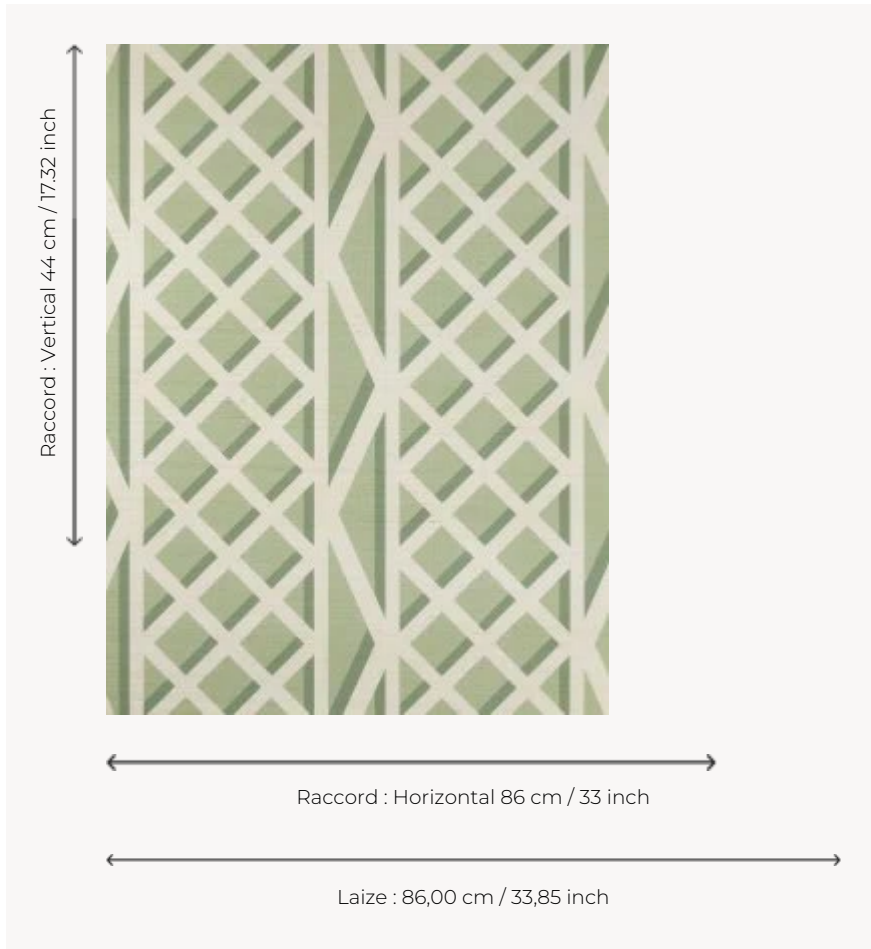

# FP769003 TREILLAGE

This graphic and geometric design illustrates the architecture of a gazebo and the volume of a trellis in the garden. The grass ground gives a natural look and joyful colour.

## Pierre Frey

<b>TYPE</b>	Small width printed wallpapers - Straws and similar materials
<b>COLLABORATION</b>	Maison Caspari
<b>SALES UNIT</b>	Available per meter/yard
<b>BACKING</b>	NON WOVEN
<b>COMPOSITION</b>	100 % Straw
<b>WIDTH</b>	86 cm / 33,85 inch
<b>REPEAT</b>	H: 86 cm - 33,00 inch V: 44 cm - 17,32 inch Straight repeat
<b>WEIGHT</b>	297 gr / m <sup>2</sup>
<b>CARE</b>	
<b>TRIMMING</b>	Trimmed
<b>HANGING/REMOVING</b>	Paste the wall Wet removable
<b>CERTIFICATIONS</b>	EUROCLASS B-s1,d0 ASTM E84 Class A
<b>BOOK</b>	F9979PPFREY25