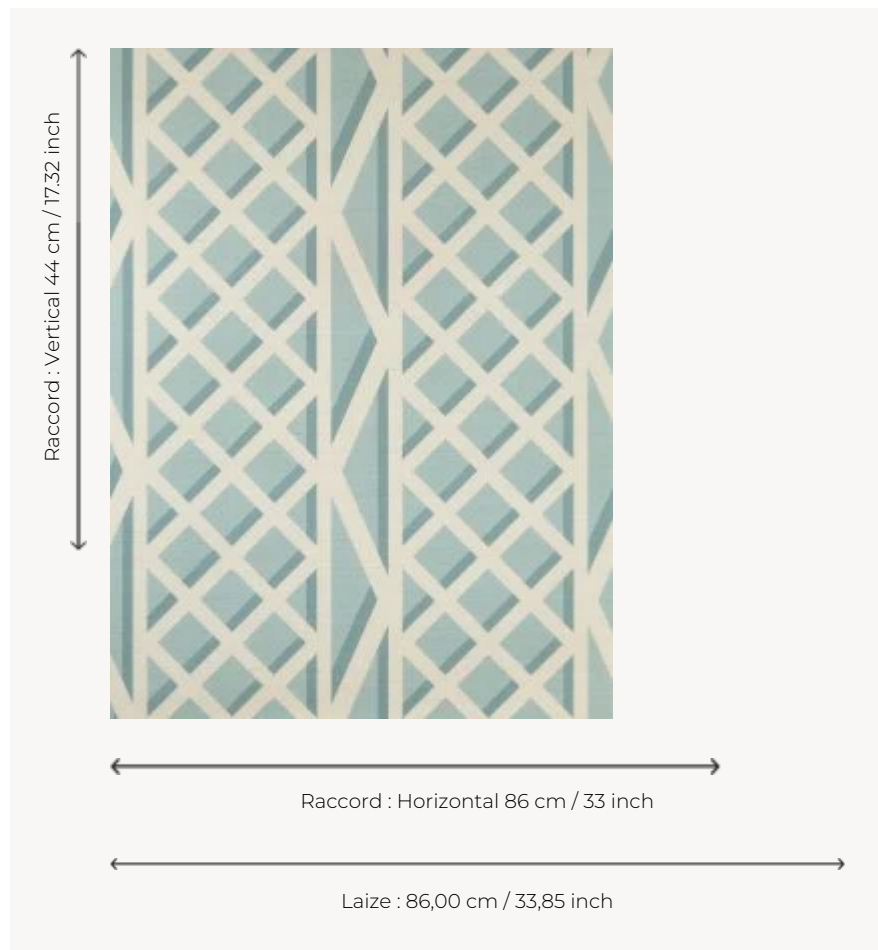

FP769004 TREILLAGE

This graphic and geometric design illustrates the architecture of a gazebo and the volume of a trellis in the garden. The grass ground gives a natural look and joyful colour.

FP769004 - Bleu

Pierre Frey

TYPE	Small width printed wallpapers - Straws and similar materials
COLLABORATION	Maison Caspari
SALES UNIT	Available per meter/yard
BACKING	NON WOVEN
COMPOSITION	100 % Straw
WIDTH	86 cm / 33,85 inch
REPEAT	H: 86 cm - 33,00 inch V: 44 cm - 17,32 inch Straight repeat
WEIGHT	297 gr / m ²
CARE	
TRIMMING	Trimmed
HANGING/REMOVING	Paste the wall Wet removable
CERTIFICATIONS	EUROCLASS B-s1,d0 ASTM E84 Class A
BOOK	F9979PPFREY25

4 Colors

FP769001
Jaune

FP769002
Beige

FP769003
Vert

FP769004
Bleu