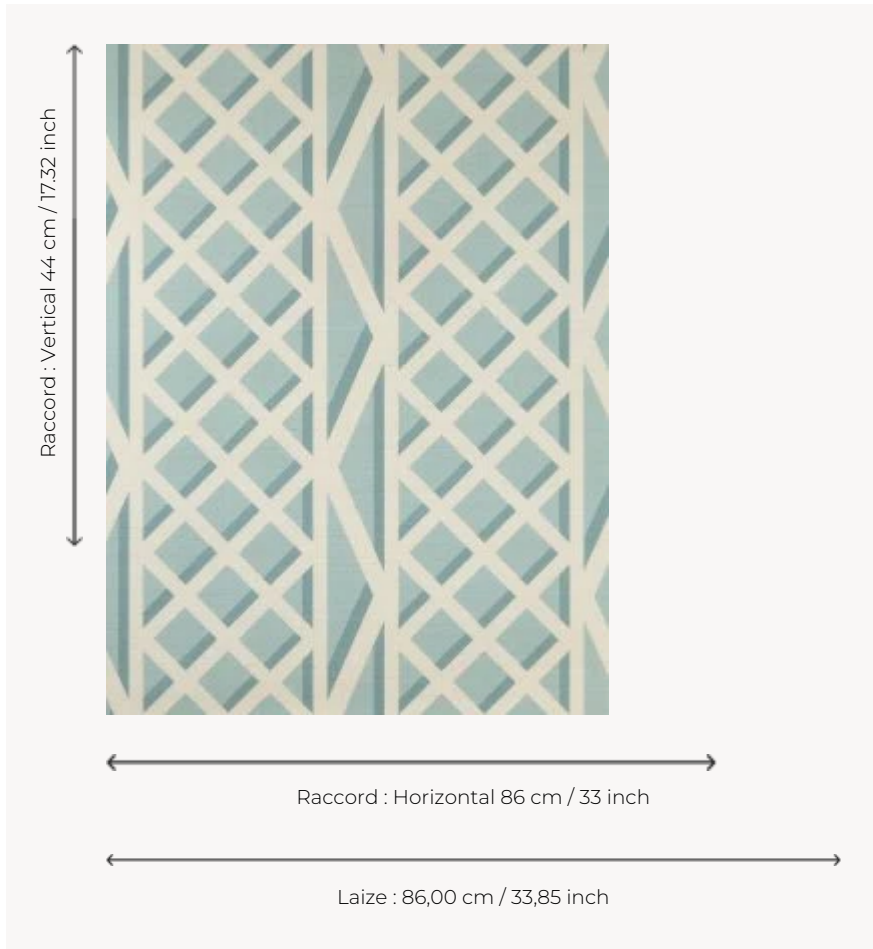

FP769004 TREILLAGE

This graphic and geometric design illustrates the architecture of a gazebo and the volume of a trellis in the garden. The grass ground gives a natural look and joyful colour.

FP769004 - Bleu

Pierre Frey

TYPE	Small width printed wallpapers - Straws and similar materials
COLLABORATION	Maison Caspari
SALES UNIT	Available per meter/yard
BACKING	NON WOVEN
COMPOSITION	100 % Straw
WIDTH	86 cm / 33,85 inch
REPEAT	H: 86 cm - 33,00 inch V: 44 cm - 17,32 inch Straight repeat
WEIGHT	297 gr / m ²
CARE	
TRIMMING	Trimmed
HANGING/REMOVING	Paste the wall Wet removable
CERTIFICATIONS	EUROCLASS B-s1,d0 ASTM E84 Class A
BOOK	F9979PPFREY25

4 Colors

FP769001
Jaune

FP769002
Beige

FP769003
Vert

FP769004
Bleu