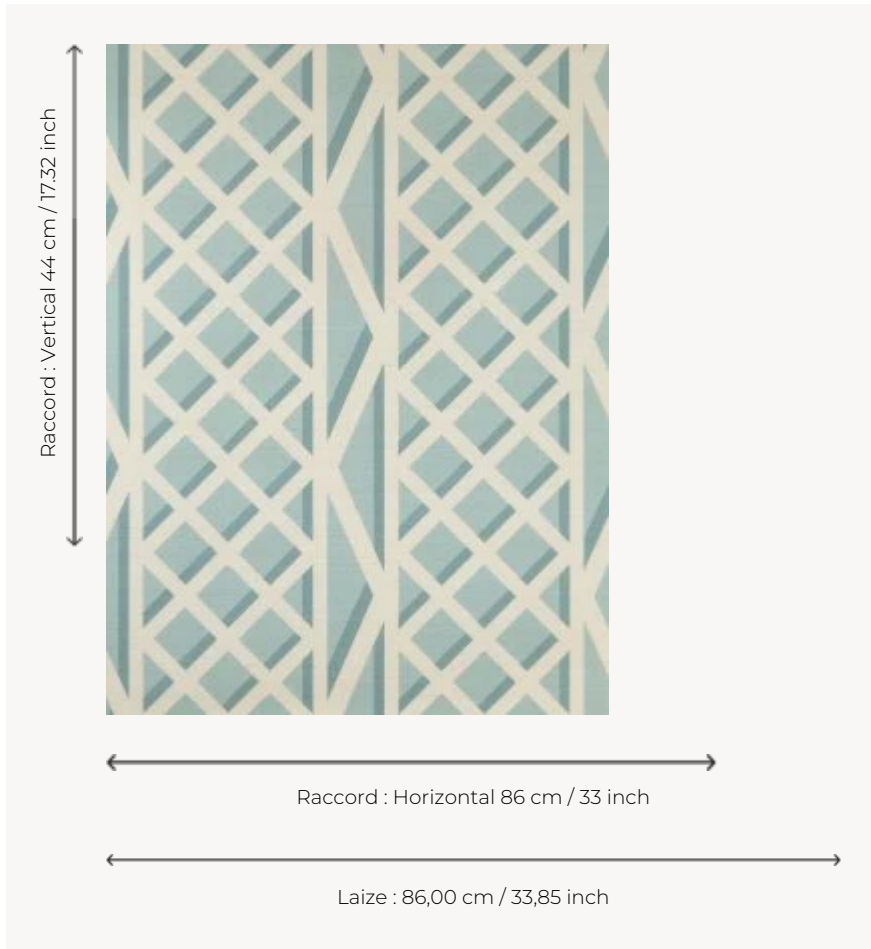

## FP769004 TREILLAGE

This graphic and geometric design illustrates the architecture of a gazebo and the volume of a trellis in the garden. The grass ground gives a natural look and joyful colour.

### FP769004 - Bleu

### Pierre Frey

<b>TYPE</b>	Small width printed wallpapers - Straws and similar materials
<b>COLLABORATION</b>	Maison Caspari
<b>SALES UNIT</b>	Available per meter/yard
<b>BACKING</b>	NON WOVEN
<b>COMPOSITION</b>	100 % Straw
<b>WIDTH</b>	86 cm / 33,85 inch
<b>REPEAT</b>	H: 86 cm - 33,00 inch V: 44 cm - 17,32 inch Straight repeat
<b>WEIGHT</b>	297 gr / m <sup>2</sup>
<b>CARE</b>	
<b>TRIMMING</b>	Trimmed
<b>HANGING/REMOVING</b>	Paste the wall Wet removable
<b>CERTIFICATIONS</b>	EUROCLASS B-s1,d0 ASTM E84 Class A
<b>BOOK</b>	F9979PPFREY25