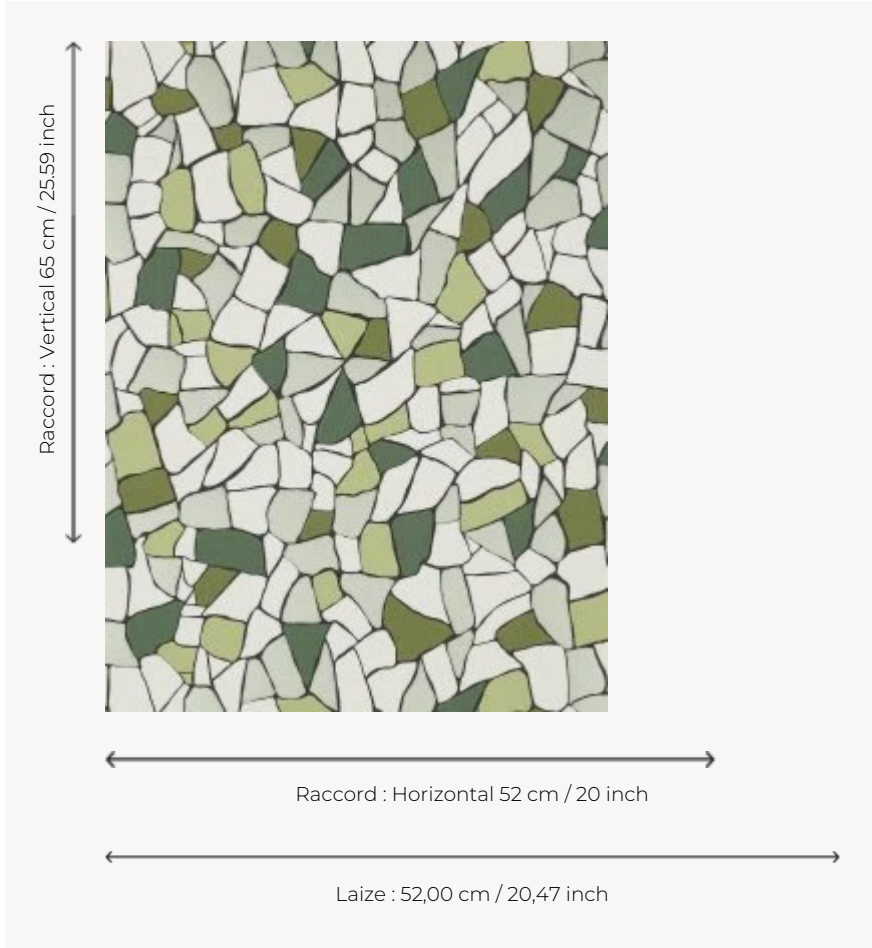

FP772002 BIOT

BIOT evokes the facets of glass and enamels. The traditional printing with hand-painted effect combined with the interplay of matte and metallic inks give the pattern volume, light and shine.

FP772002 - Argile verte

Pierre Frey

TYPE	Small width printed wallpapers
SALES UNIT	Available per roll of 10,05 mts
BACKING	NON WOVEN
COMPOSITION	-
WIDTH	52 cm / 20,47 inch
REPEAT	H: 52 cm - 20,00 inch V: 65 cm - 25,59 inch Half drop repeat
WEIGHT	175 gr / m ²
CARE	
TRIMMING	Trimmed
HANGING/REMOVING	Paste the wall Strippable
CERTIFICATIONS	EUROCLASS B-s1,d0 ASTM E84 Class A
NOTES	Good lightfastness Traditional printing technique