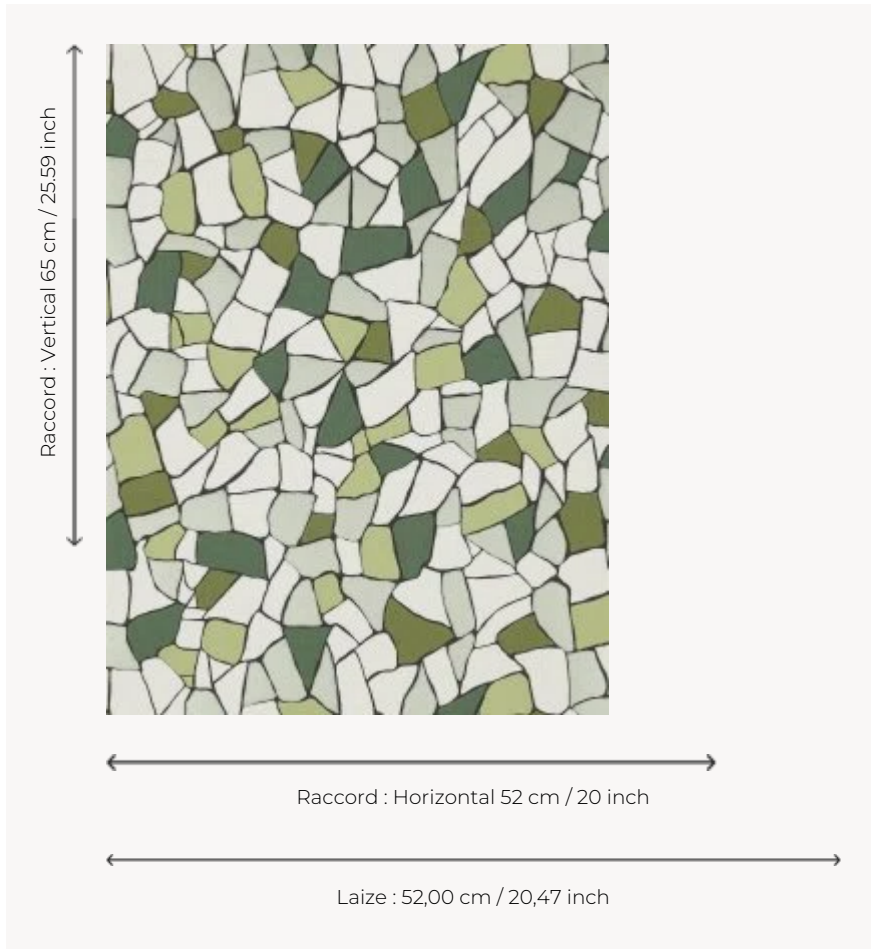

FP772002 BIOT

BIOT evokes the facets of glass and enamels. The traditional printing with hand-painted effect combined with the interplay of matte and metallic inks give the pattern volume, light and shine.

FP772002 - Argile verte

Pierre Frey

| | |
|-------------------------|---|
| TYPE | Small width printed wallpapers |
| SALES UNIT | Available per roll of 10,05 mts |
| BACKING | NON WOVEN |
| COMPOSITION | - |
| WIDTH | 52 cm / 20,47 inch |
| REPEAT | H: 52 cm - 20,00 inch V: 65 cm - 25,59 inch Half drop repeat |
| WEIGHT | 175 gr / m ² |
| CARE |  |
| TRIMMING | Trimmed |
| HANGING/REMOVING | Paste the wall Strippable |
| CERTIFICATIONS | EUROCLASS B-s1,d0 ASTM E84 Class A |
| NOTES | Good lightfastness Traditional printing technique |