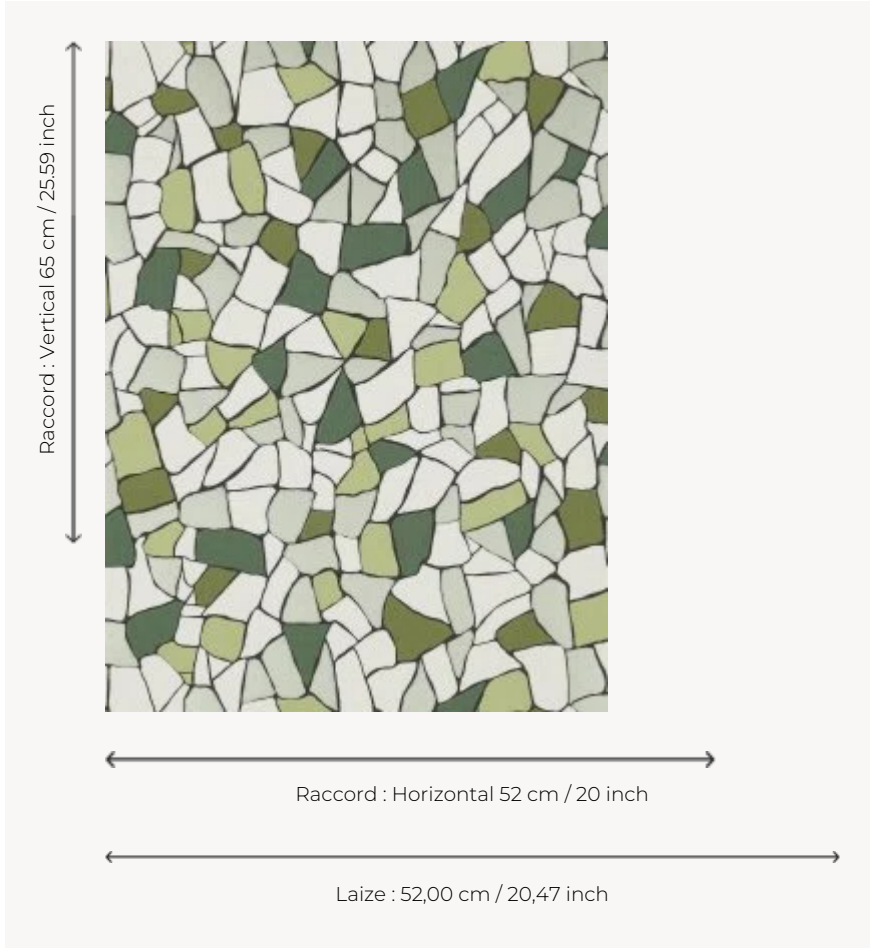

FP772002 BIOT

BIOT evokes the facets of glass and enamels. The traditional printing with hand-painted effect combined with the interplay of matte and metallic inks give the pattern volume, light and shine.

FP772002 - Argile verte

Pierre Frey

TYPE	Small width printed wallpapers
SALES UNIT	Available per roll of 10,05 mts
BACKING	NON WOVEN
COMPOSITION	-
WIDTH	52 cm / 20,47 inch
REPEAT	H: 52 cm - 20,00 inch V: 65 cm - 25,59 inch Half drop repeat
WEIGHT	175 gr / m ²
CARE	
TRIMMING	Trimmed
HANGING/REMOVING	Paste the wall Strippable
CERTIFICATIONS	EUROCLASS B-s1,d0 ASTM E84 Class A
NOTES	Good lightfastness Traditional printing technique