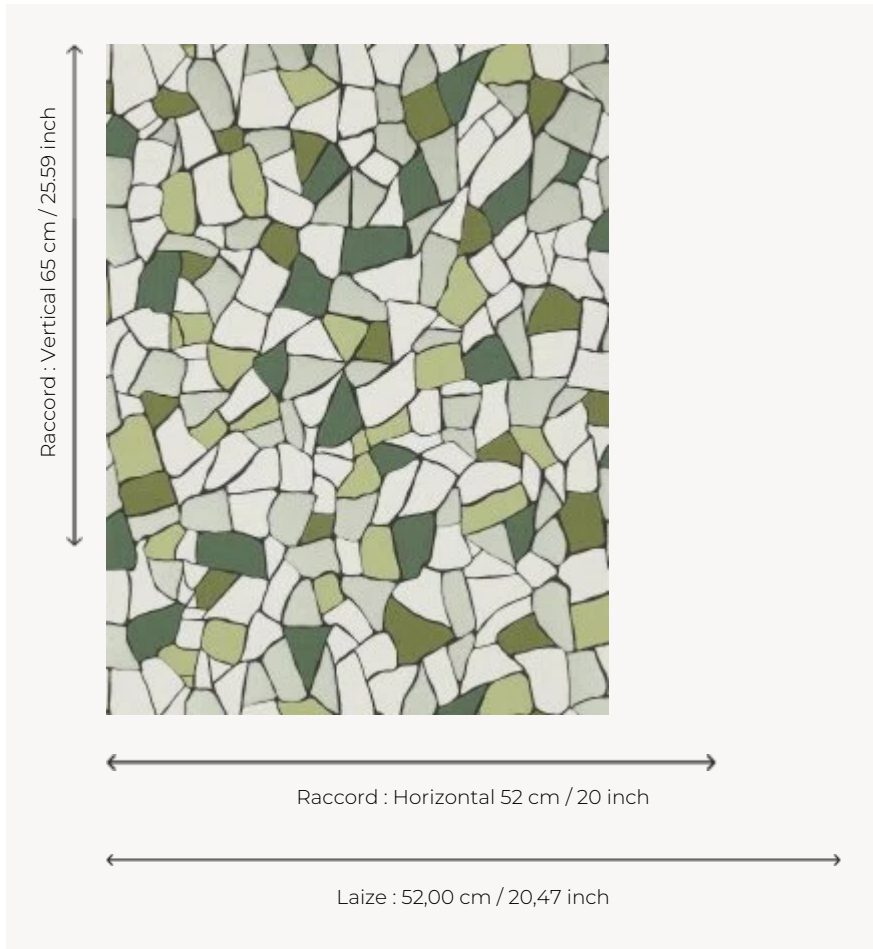

FP772002 BIOT

BIOT evokes the facets of glass and enamels. The traditional printing with hand-painted effect combined with the interplay of matte and metallic inks give the pattern volume, light and shine.

FP772002 - Argile verte

Pierre Frey

TYPE	Small width printed wallpapers
SALES UNIT	Available per roll of 10,05 mts
BACKING	NON WOVEN
COMPOSITION	-
WIDTH	52 cm / 20,47 inch
REPEAT	H: 52 cm - 20,00 inch V: 65 cm - 25,59 inch Half drop repeat
WEIGHT	175 gr / m ²
CARE	
TRIMMING	Trimmed
HANGING/REMOVING	Paste the wall Strippable
CERTIFICATIONS	EUROCLASS B-s1,d0 ASTM E84 Class A
NOTES	Good lightfastness Traditional printing technique