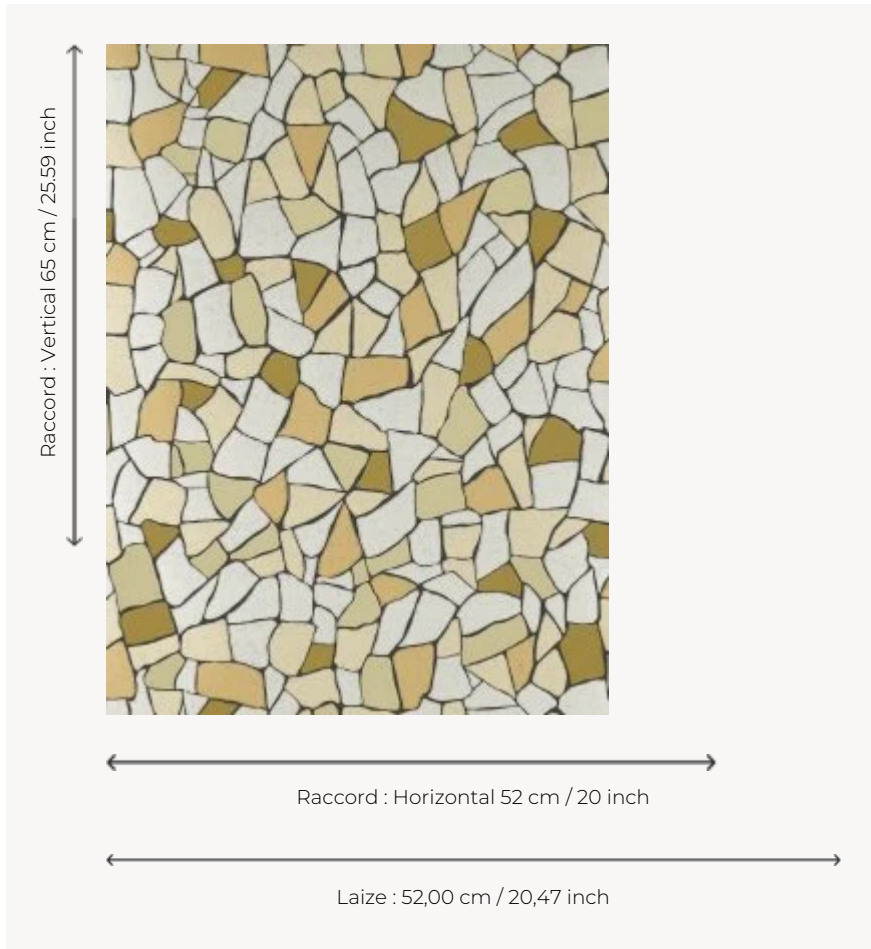

FP772003 BIOT

BIOT evokes the facets of glass and enamels. The traditional printing with hand-painted effect combined with the interplay of matte and metallic inks give the pattern volume, light and shine.

FP772003 - Ocre

Pierre Frey

TYPE	Small width printed wallpapers
SALES UNIT	Available per roll of 10,05 mts
BACKING	NON WOVEN
COMPOSITION	-
WIDTH	52 cm / 20,47 inch
REPEAT	H: 52 cm - 20,00 inch V: 65 cm - 25,59 inch Half drop repeat
WEIGHT	175 gr / m ²
CARE	
TRIMMING	Trimmed
HANGING/REMOVING	Paste the wall Strippable
CERTIFICATIONS	EUROCLASS B-s1,d0 ASTM E84 Class A
NOTES	Good lightfastness Traditional printing technique