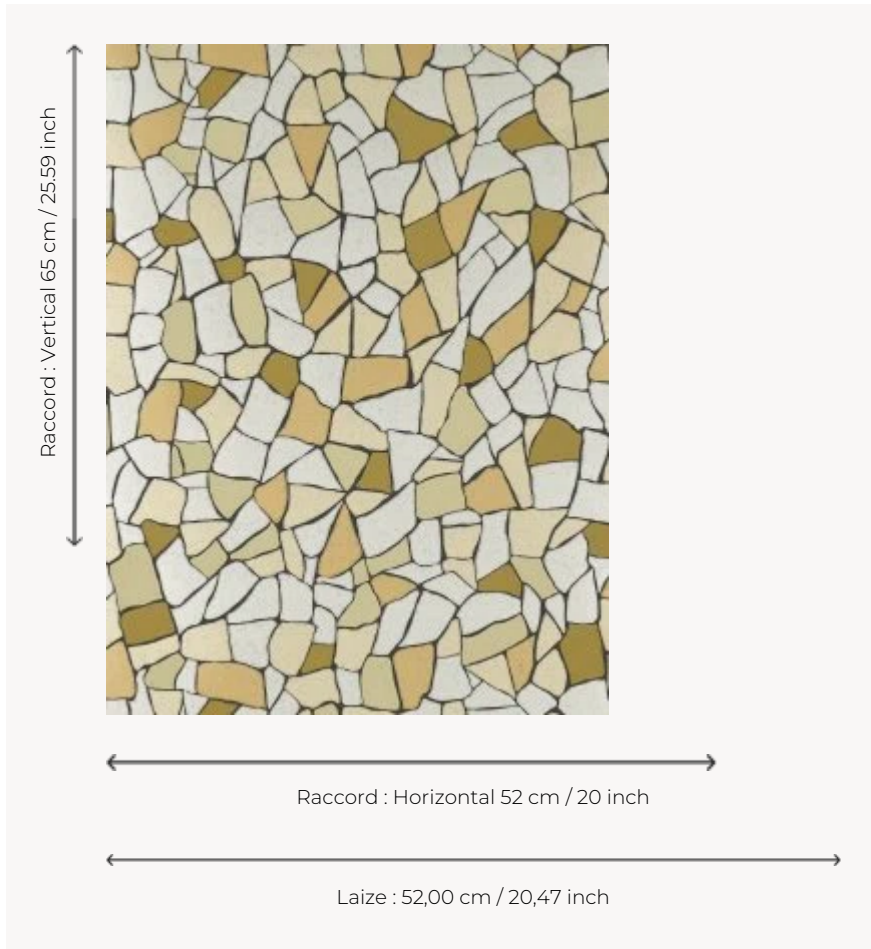

FP772003 BIOT

BIOT evokes the facets of glass and enamels. The traditional printing with hand-painted effect combined with the interplay of matte and metallic inks give the pattern volume, light and shine.

FP772003 - Ocre

Pierre Frey

TYPE	Small width printed wallpapers
SALES UNIT	Available per roll of 10,05 mts
BACKING	NON WOVEN
COMPOSITION	-
WIDTH	52 cm / 20,47 inch
REPEAT	H: 52 cm - 20,00 inch V: 65 cm - 25,59 inch Half drop repeat
WEIGHT	175 gr / m ²
CARE	
TRIMMING	Trimmed
HANGING/REMOVING	Paste the wall Strippable
CERTIFICATIONS	EUROCLASS B-s1,d0 ASTM E84 Class A
NOTES	Good lightfastness Traditional printing technique