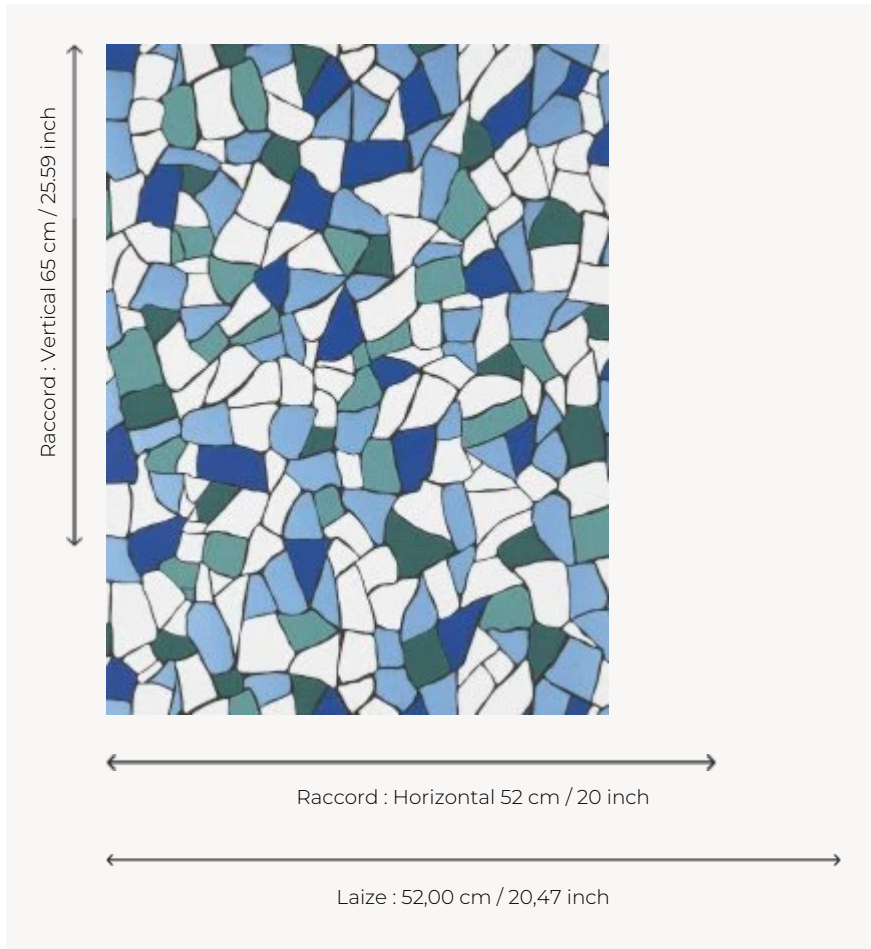

FP772004 BIOT

BIOT evokes the facets of glass and enamels. The traditional printing with hand-painted effect combined with the interplay of matte and metallic inks give the pattern volume, light and shine.

FP772004 - Piscine

Pierre Frey

TYPE	Small width printed wallpapers
SALES UNIT	Available per roll of 10,05 mts
BACKING	NON WOVEN
COMPOSITION	-
WIDTH	52 cm / 20,47 inch
REPEAT	H: 52 cm - 20,00 inch V: 65 cm - 25,59 inch Half drop repeat
WEIGHT	175 gr / m²
CARE	
TRIMMING	Trimmed
HANGING/REMOVING	Paste the wall Strippable
CERTIFICATIONS	EUROCLASS B-s1,d0 ASTM E84 Class A
NOTES	Good lightfastness Traditional printing technique