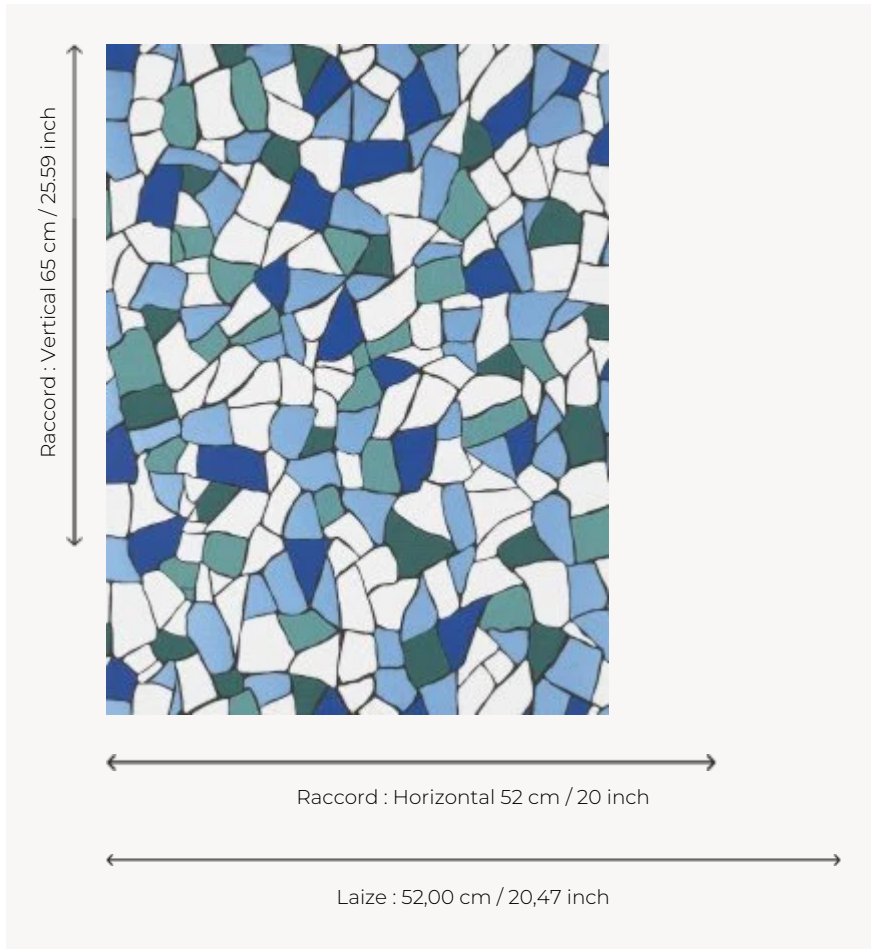

FP772004 BIOT

BIOT evokes the facets of glass and enamels. The traditional printing with hand-painted effect combined with the interplay of matte and metallic inks give the pattern volume, light and shine.

FP772004 - Piscine

Pierre Frey

TYPE	Small width printed wallpapers
SALES UNIT	Available per roll of 10,05 mts
BACKING	NON WOVEN
COMPOSITION	-
WIDTH	52 cm / 20,47 inch
REPEAT	H: 52 cm - 20,00 inch V: 65 cm - 25,59 inch Half drop repeat
WEIGHT	175 gr / m ²
CARE	
TRIMMING	Trimmed
HANGING/REMOVING	Paste the wall Strippable
CERTIFICATIONS	EUROCLASS B-s1,d0 ASTM E84 Class A
NOTES	Good lightfastness Traditional printing technique