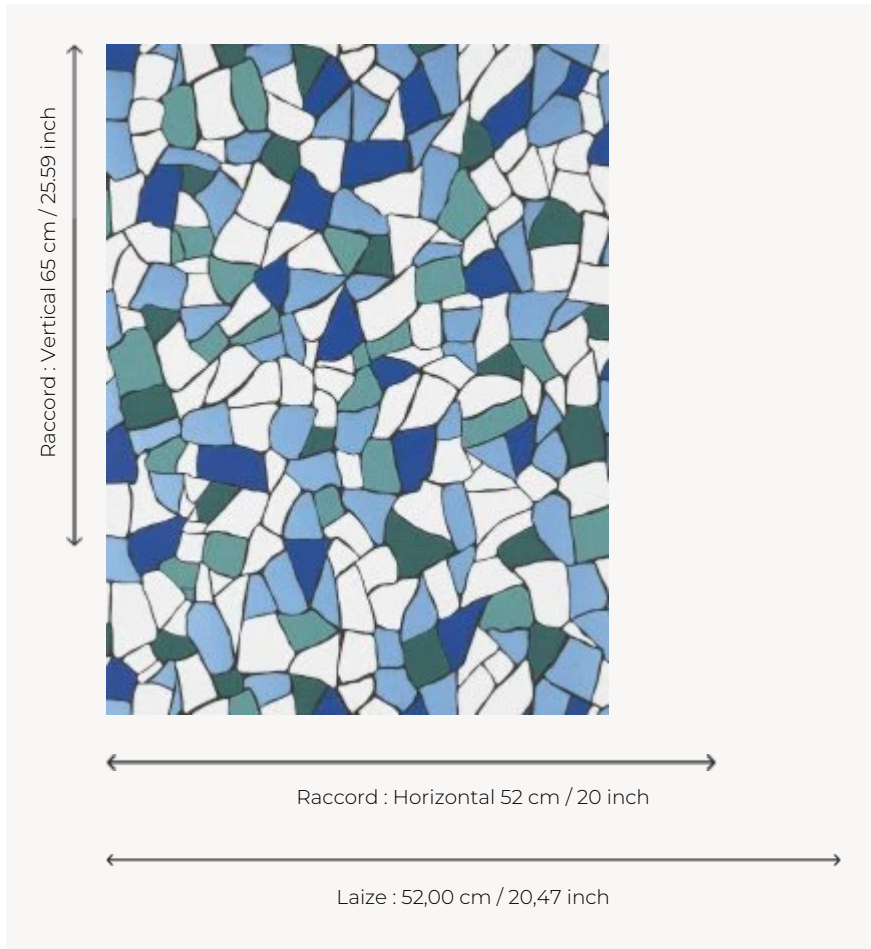

FP772004 BIOT

BIOT evokes the facets of glass and enamels. The traditional printing with hand-painted effect combined with the interplay of matte and metallic inks give the pattern volume, light and shine.

FP772004 - Piscine

Pierre Frey

TYPE	Small width printed wallpapers
SALES UNIT	Available per roll of 10,05 mts
BACKING	NON WOVEN
COMPOSITION	-
WIDTH	52 cm / 20,47 inch
REPEAT	H: 52 cm - 20,00 inch V: 65 cm - 25,59 inch Half drop repeat
WEIGHT	175 gr / m ²
CARE	
TRIMMING	Trimmed
HANGING/REMOVING	Paste the wall Strippable
CERTIFICATIONS	EUROCLASS B-s1,d0 ASTM E84 Class A
NOTES	Good lightfastness Traditional printing technique