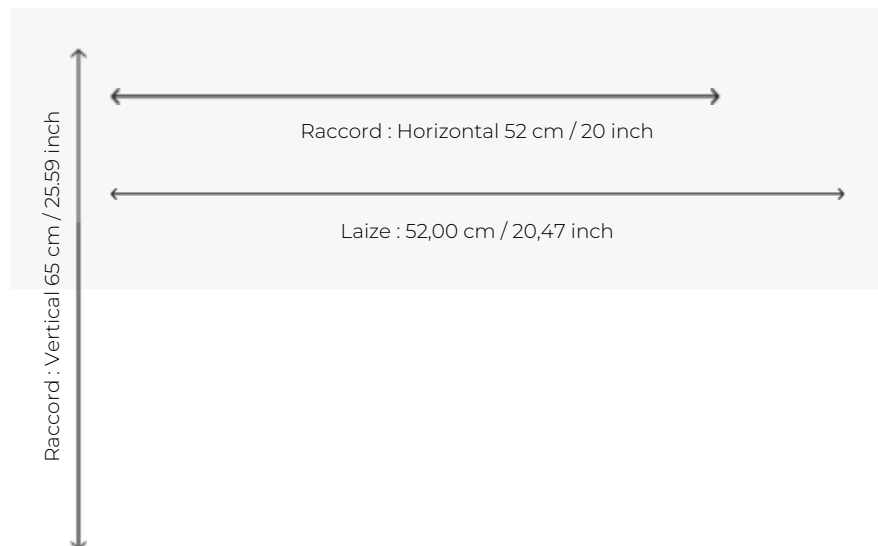

FP772005 -

Pierre Frey

TYPE	Small width printed wallpapers
SALES UNIT	Available per roll of 10,05 mts
BACKING	NON WOVEN
COMPOSITION	-
WIDTH	52 cm / 20,47 inch
REPEAT	H: 52 cm - 20,00 inch V: 65 cm - 25,59 inch Half drop repeat
WEIGHT	175 gr / m ²
CARE	
TRIMMING	Trimmed
HANGING/REMOVING	Paste the wall Strippable
CERTIFICATIONS	EUROCLASS B-s1,d0 ASTM E84 Class A
NOTES	Good lightfastness Traditional printing technique