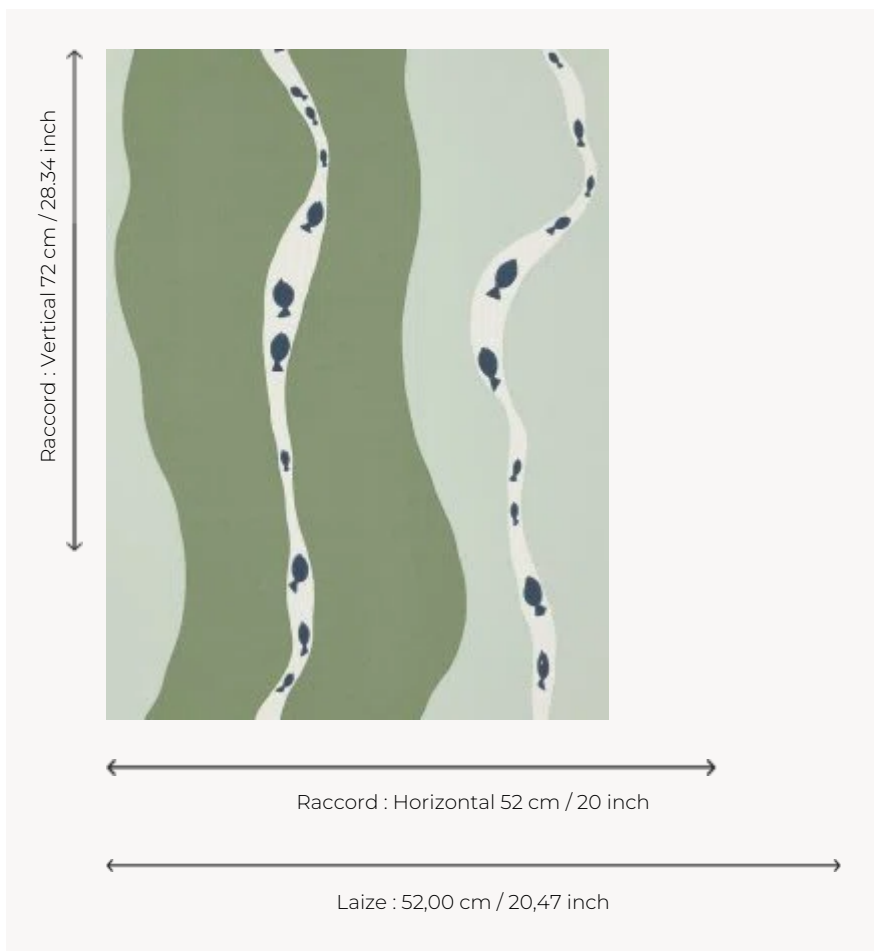

FP773003 AU FIL DE L'EAU

This 1950's drawing from the archives of Maison Pierre Frey is halfway between abstraction and figuration, illustrating a peaceful aquatic stroll between low tide and open sea in a play of wavy stripes. Traditional surface printing with a handmade look.

FP773003 - Argile vert

Pierre Frey

TYPE	Small width printed wallpapers
SALES UNIT	Available per roll of 10,05 mts
BACKING	NON WOVEN
COMPOSITION	-
WIDTH	52 cm / 20,47 inch
REPEAT	H: 52 cm - 20,00 inch V: 72 cm - 28,34 inch Straight repeat
WEIGHT	175 gr / m ²
CARE	
TRIMMING	Trimmed
HANGING/REMOVING	Paste the wall Strippable
CERTIFICATIONS	EUROCLASS B-s1,d0 ASTM E84 Class A
NOTES	Good lightfastness Traditional printing technique

3 Colors

FP773001
Opale

FP773002
Sable

FP773003
Argile vert