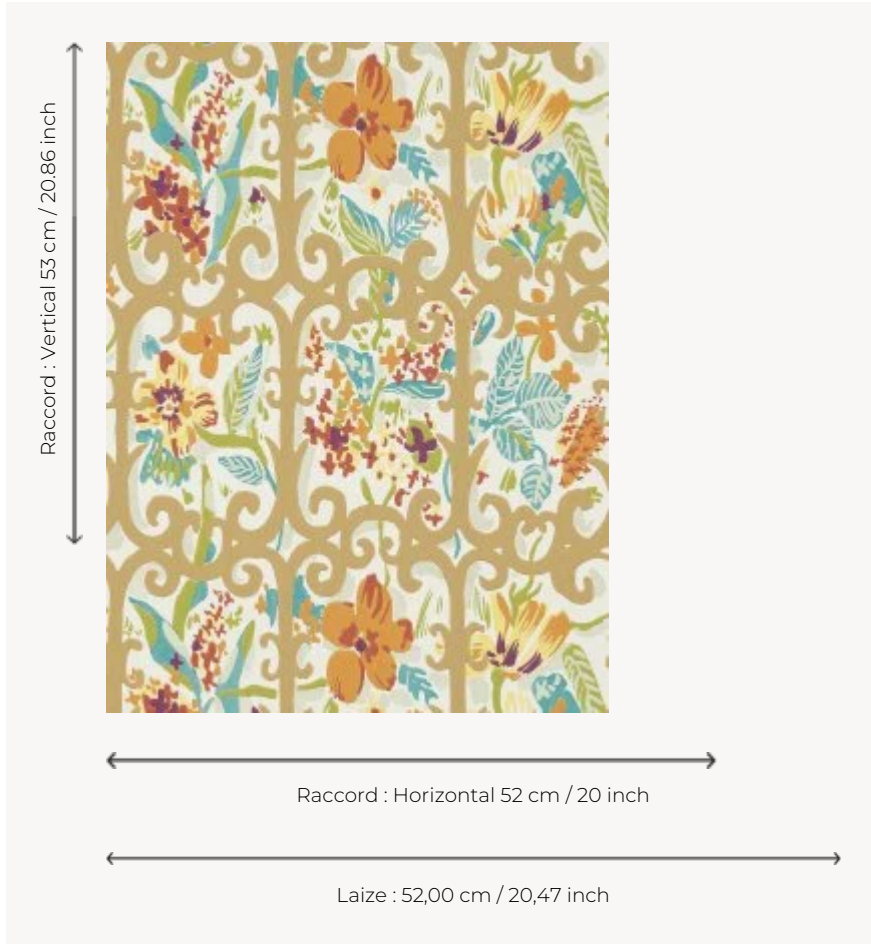

FP774001 PAYS D'AIX

Reproduction of a 1940 gouache by Jean-Denis Malclès, sketching the wrought iron gates of a Provençal bastide with a colorful and flowery garden. The traditional printing with a hand-painted effect recalls the artist's touch.

FP774001 - Ete indien

Pierre Frey

| | |
|-------------------------|--|
| TYPE | Small width printed wallpapers |
| SALES UNIT | Available per roll of 10,05 mts |
| BACKING | NON WOVEN |
| COMPOSITION | - |
| WIDTH | 52 cm / 20,47 inch |
| REPEAT | H: 52 cm - 20,00 inch V: 53 cm - 20,86 inch Half drop repeat |
| WEIGHT | 175 gr / m ² |
| CARE |  |
| TRIMMING | Trimmed |
| HANGING/REMOVING | Paste the wall Strippable |
| CERTIFICATIONS | EUROCLASS B-s1,d0 ASTM E84 Class A |
| NOTES | Good lightfastness Traditional printing technique |