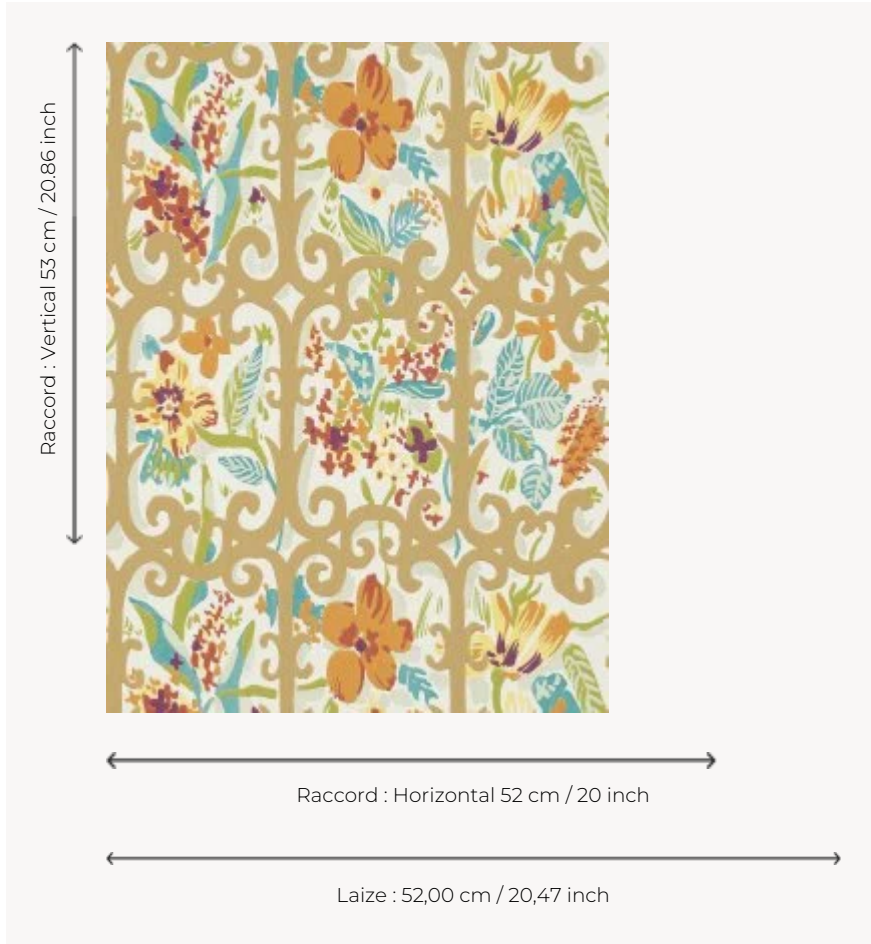

FP774001 PAYS D'AIX

Reproduction of a 1940 gouache by Jean-Denis Malclès, sketching the wrought iron gates of a Provençal bastide with a colorful and flowery garden. The traditional printing with a hand-painted effect recalls the artist's touch.

FP774001 - Ete indien

Pierre Frey

TYPE	Small width printed wallpapers
SALES UNIT	Available per roll of 10,05 mts
BACKING	NON WOVEN
COMPOSITION	-
WIDTH	52 cm / 20,47 inch
REPEAT	H: 52 cm - 20,00 inch V: 53 cm - 20,86 inch Half drop repeat
WEIGHT	175 gr / m ²
CARE	
TRIMMING	Trimmed
HANGING/REMOVING	Paste the wall Strippable
CERTIFICATIONS	EUROCLASS B-s1,d0 ASTM E84 Class A
NOTES	Good lightfastness Traditional printing technique