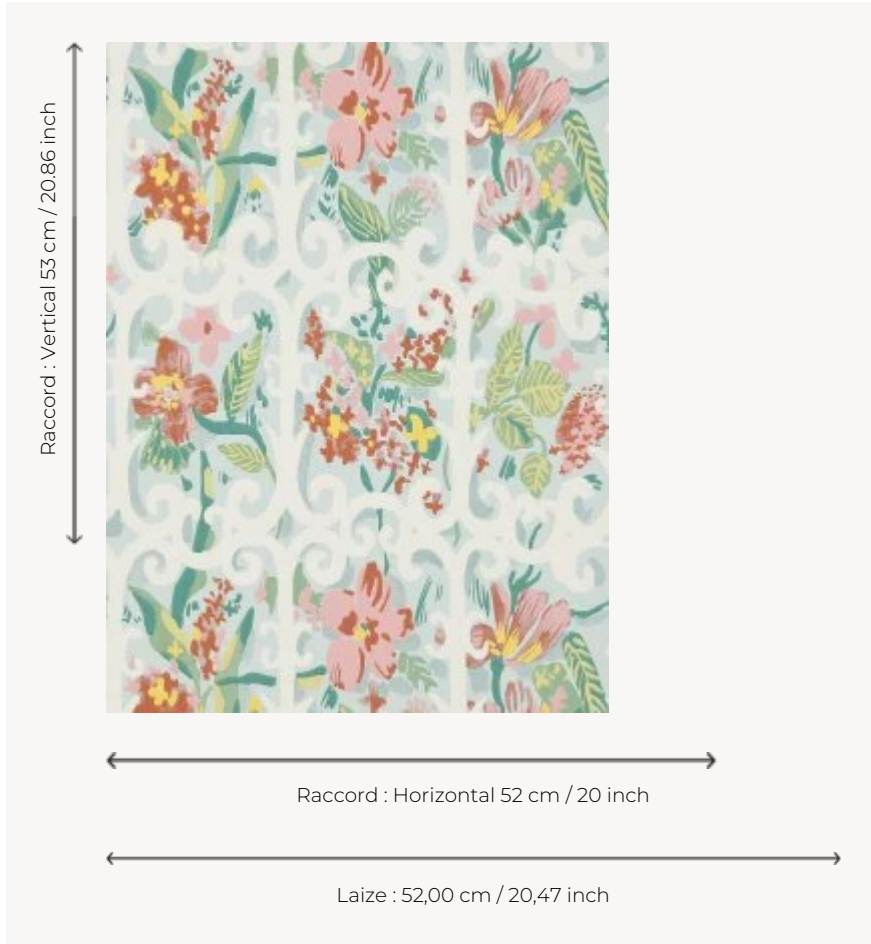

FP774002 PAYS D'AIX

Reproduction of a 1940 gouache by Jean-Denis Malclès, sketching the wrought iron gates of a Provençal bastide with a colorful and flowery garden. The traditional printing with a hand-painted effect recalls the artist's touch.

FP774002 - Printemps

Pierre Frey

TYPE	Small width printed wallpapers
SALES UNIT	Available per roll of 10,05 mts
BACKING	NON WOVEN
COMPOSITION	-
WIDTH	52 cm / 20,47 inch
REPEAT	H: 52 cm - 20,00 inch V: 53 cm - 20,86 inch Half drop repeat
WEIGHT	175 gr / m ²
CARE	
TRIMMING	Trimmed
HANGING/REMOVING	Paste the wall Strippable
CERTIFICATIONS	EUROCLASS B-s1,d0 ASTM E84 Class A
NOTES	Good lightfastness Traditional printing technique