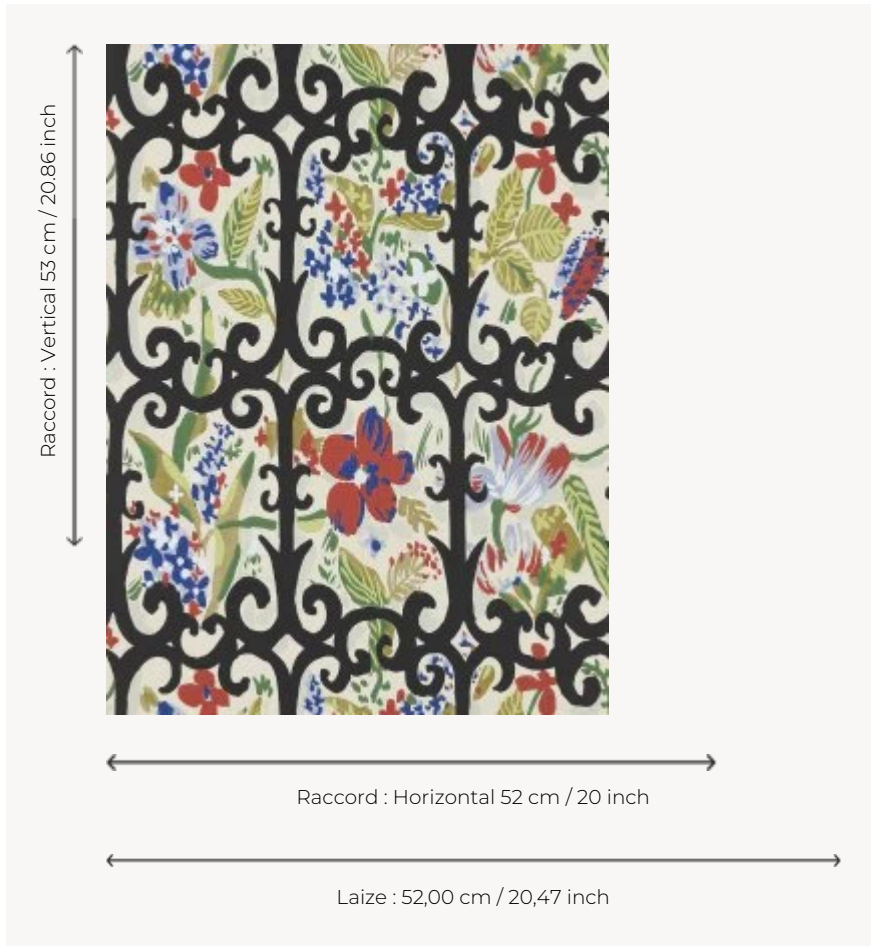

FP774003 PAYS D'AIX

Reproduction of a 1940 gouache by Jean-Denis Malclès, sketching the wrought iron gates of a Provençal bastide with a colorful and flowery garden. The traditional printing with a hand-painted effect recalls the artist's touch.

FP774003 - Provence

Pierre Frey

TYPE	Small width printed wallpapers
SALES UNIT	Available per roll of 10,05 mts
BACKING	NON WOVEN
COMPOSITION	-
WIDTH	52 cm / 20,47 inch
REPEAT	H: 52 cm - 20,00 inch V: 53 cm - 20,86 inch Half drop repeat
WEIGHT	175 gr / m ²
CARE	
TRIMMING	Trimmed
HANGING/REMOVING	Paste the wall Strippable
CERTIFICATIONS	EUROCLASS B-s1,d0 ASTM E84 Class A
NOTES	Good lightfastness Traditional printing technique