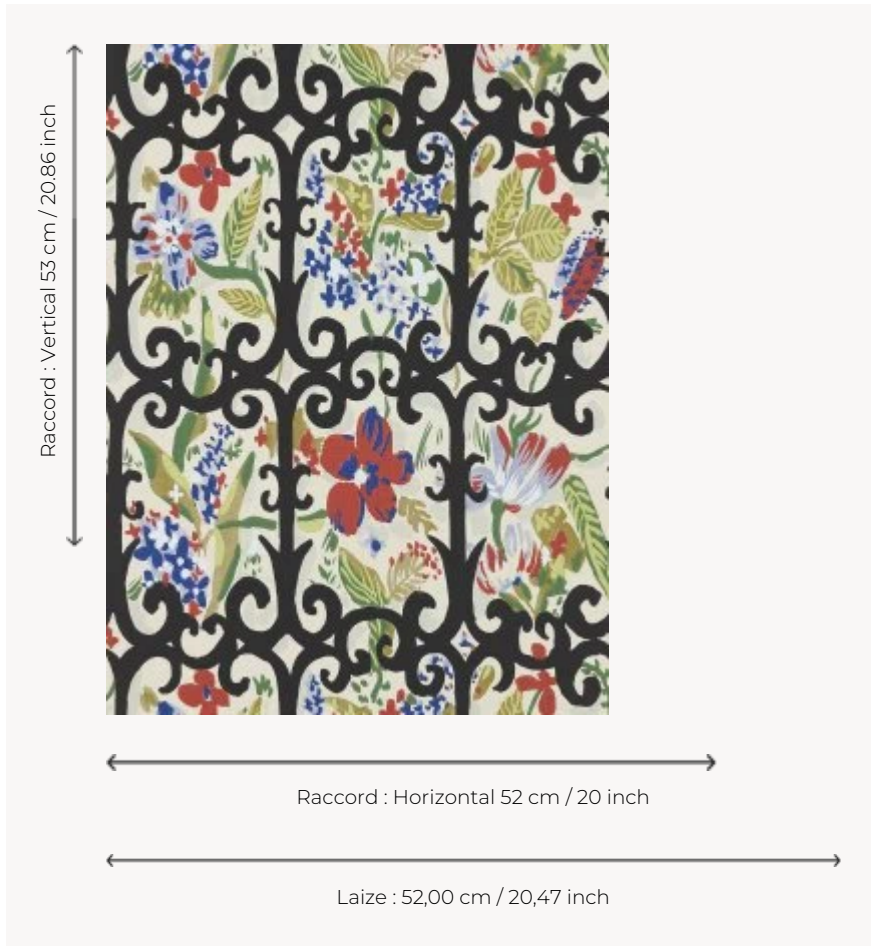

FP774003 PAYS D'AIX

Reproduction of a 1940 gouache by Jean-Denis Malclès, sketching the wrought iron gates of a Provençal bastide with a colorful and flowery garden. The traditional printing with a hand-painted effect recalls the artist's touch.

FP774003 - Provence

Pierre Frey

TYPE	Small width printed wallpapers
SALES UNIT	Available per roll of 10,05 mts
BACKING	NON WOVEN
COMPOSITION	-
WIDTH	52 cm / 20,47 inch
REPEAT	H: 52 cm - 20,00 inch V: 53 cm - 20,86 inch Half drop repeat
WEIGHT	175 gr / m ²
CARE	
TRIMMING	Trimmed
HANGING/REMOVING	Paste the wall Strippable
CERTIFICATIONS	EUROCLASS B-s1,d0 ASTM E84 Class A
NOTES	Good lightfastness Traditional printing technique