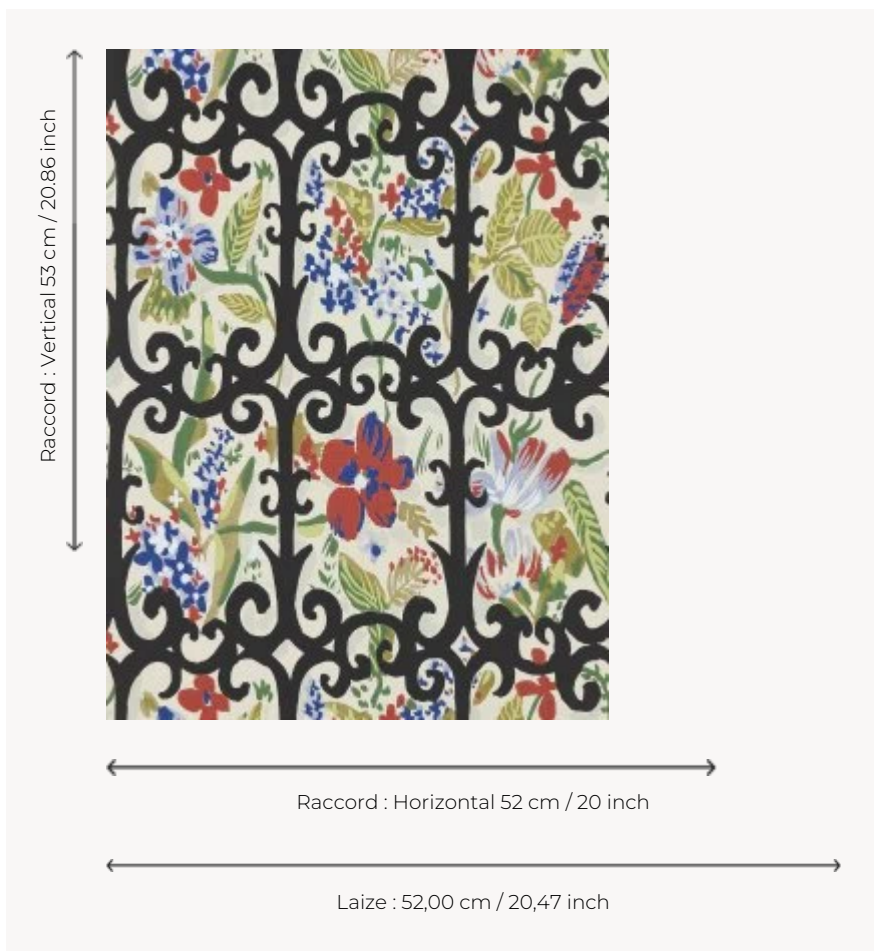

FP774003 PAYS D'AIX

Reproduction of a 1940 gouache by Jean-Denis Malclès, sketching the wrought iron gates of a Provençal bastide with a colorful and flowery garden. The traditional printing with a hand-painted effect recalls the artist's touch.

FP774003 - Provence

Pierre Frey

TYPE	Small width printed wallpapers
SALES UNIT	Available per roll of 10,05 mts
BACKING	NON WOVEN
COMPOSITION	-
WIDTH	52 cm / 20,47 inch
REPEAT	H: 52 cm - 20,00 inch V: 53 cm - 20,86 inch Half drop repeat
WEIGHT	175 gr / m ²
CARE	
TRIMMING	Trimmed
HANGING/REMOVING	Paste the wall Strippable
CERTIFICATIONS	EUROCLASS B-s1,d0 ASTM E84 Class A
NOTES	Good lightfastness Traditional printing technique

4 Colors

FP774001
Ete indien

FP774002
Printemps

FP774003
Provence

FP774004
Mimosa