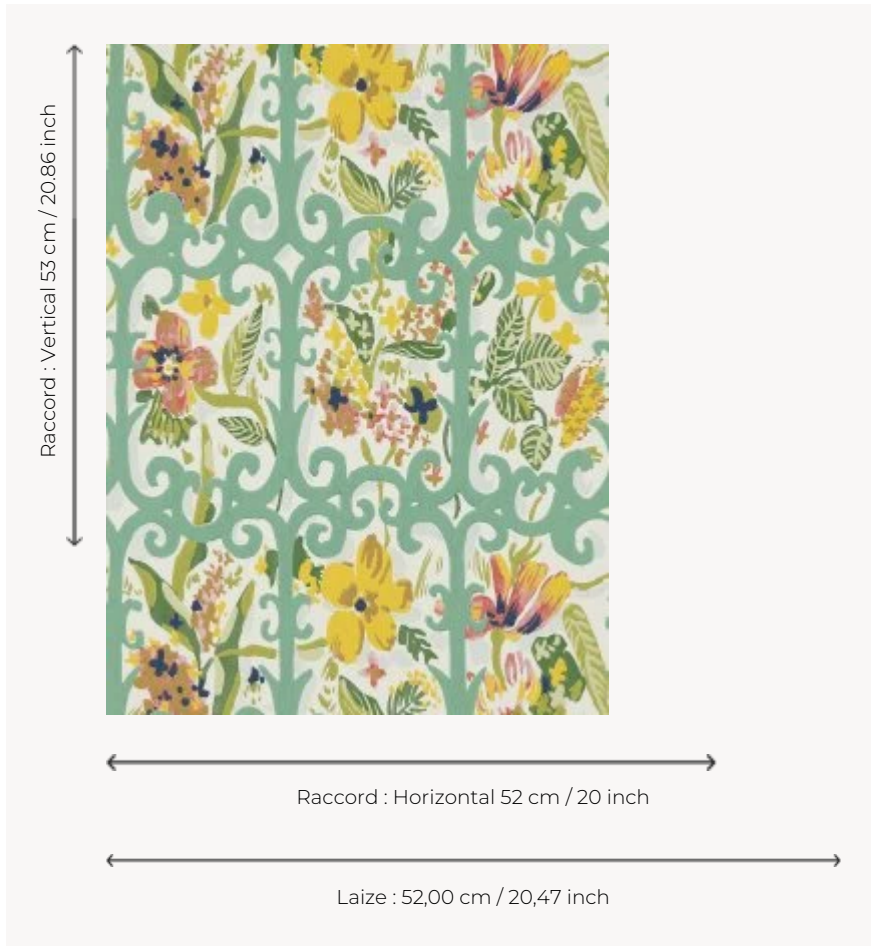

FP774004 PAYS D'AIX

Reproduction of a 1940 gouache by Jean-Denis Malclès, sketching the wrought iron gates of a Provençal bastide with a colorful and flowery garden. The traditional printing with a hand-painted effect recalls the artist's touch.

FP774004 - Mimosa

Pierre Frey

TYPE	Small width printed wallpapers
SALES UNIT	Available per roll of 10,05 mts
BACKING	NON WOVEN
COMPOSITION	-
WIDTH	52 cm / 20,47 inch
REPEAT	H: 52 cm - 20,00 inch V: 53 cm - 20,86 inch Half drop repeat
WEIGHT	175 gr / m ²
CARE	
TRIMMING	Trimmed
HANGING/REMOVING	Paste the wall Strippable
CERTIFICATIONS	EUROCLASS B-s1,d0 ASTM E84 Class A
NOTES	Good lightfastness Traditional printing technique