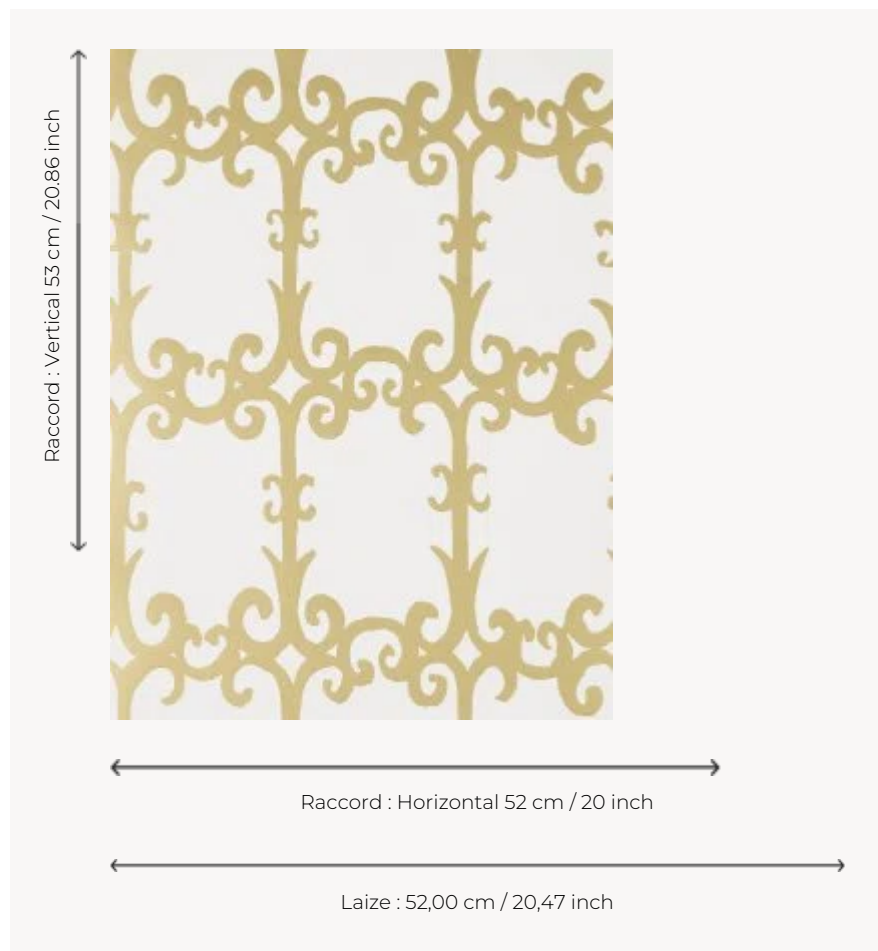

FP775001 UZES

Based on a 1940 gouache by Jean-Denis Malclès and backing of the drawing PAYS D'AIX, the arabesques of UZES sketch the wrought iron gates of a Provençale bastide. The traditional printing with a hand-painted effect recalls the artist's touch.

FP775001 - Or

Pierre Frey

TYPE	Small width printed wallpapers
SALES UNIT	Available per roll of 10,05 mts
BACKING	NON WOVEN
COMPOSITION	-
WIDTH	52 cm / 20,47 inch
REPEAT	H: 52 cm - 20,00 inch V: 53 cm - 20,86 inch Half drop repeat
WEIGHT	175 gr / m ²
CARE	
TRIMMING	Trimmed
HANGING/REMOVING	Paste the wall Strippable
CERTIFICATIONS	EUROCLASS B-s1,d0 ASTM E84 Class A
NOTES	Traditional printing technique

4 Colors

FP775001
Or

FP775002
Peche

FP775003
Ciel

FP775004
Charbon