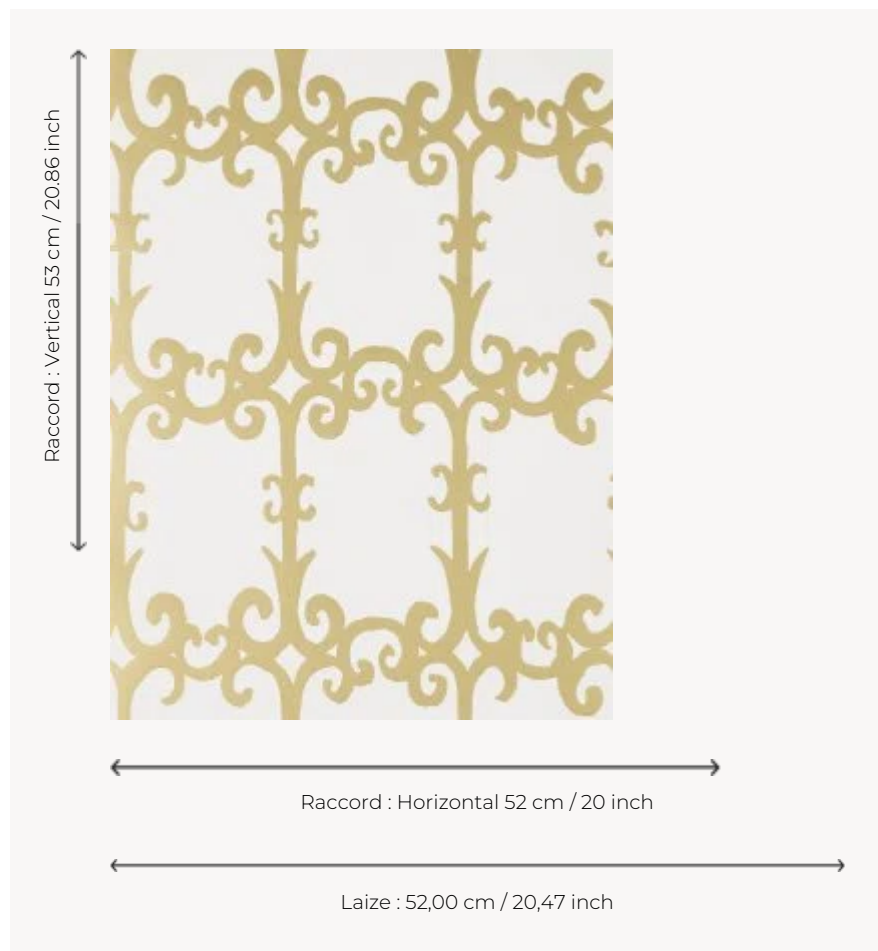

FP775001 UZES

Based on a 1940 gouache by Jean-Denis Malclès and backing of the drawing PAYS D'AIX, the arabesques of UZES sketch the wrought iron gates of a Provençale bastide. The traditional printing with a hand-painted effect recalls the artist's touch.

FP775001 - Or

Pierre Frey

TYPE	Small width printed wallpapers
SALES UNIT	Available per roll of 10,05 mts
BACKING	NON WOVEN
COMPOSITION	-
WIDTH	52 cm / 20,47 inch
REPEAT	H: 52 cm - 20,00 inch V: 53 cm - 20,86 inch Half drop repeat
WEIGHT	175 gr / m ²
CARE	
TRIMMING	Trimmed
HANGING/REMOVING	Paste the wall Strippable
CERTIFICATIONS	EUROCLASS B-s1,d0 ASTM E84 Class A
NOTES	Traditional printing technique