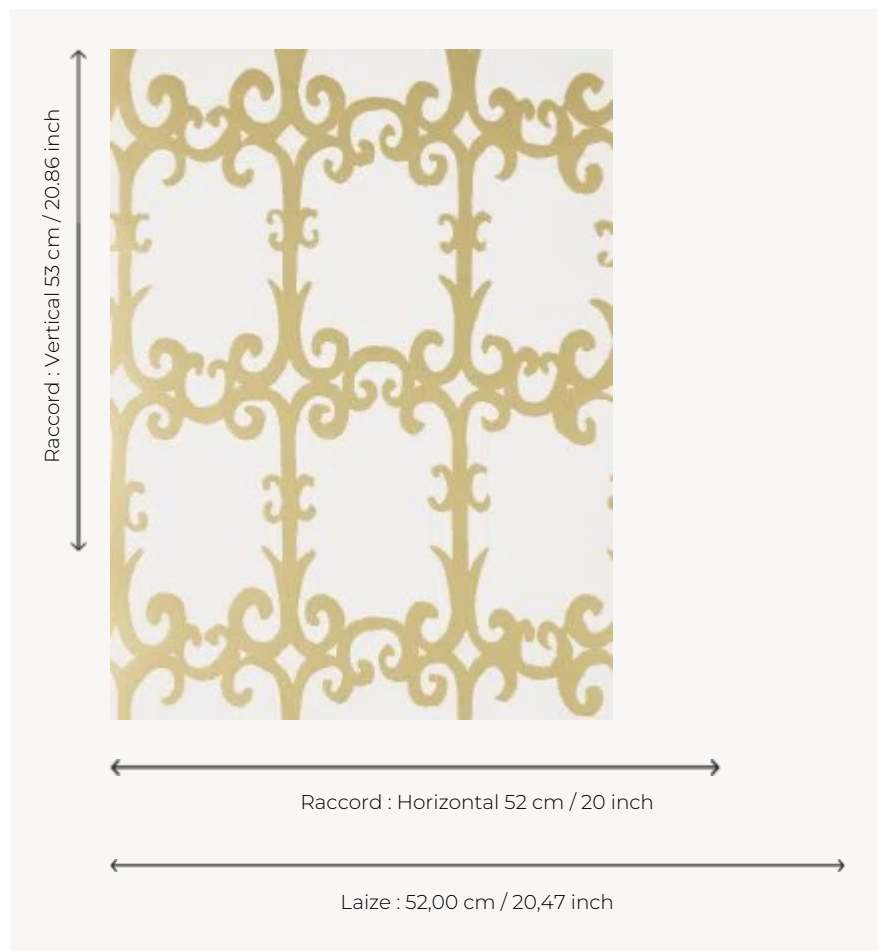

FP775001 UZES

Based on a 1940 gouache by Jean-Denis Malclès and backing of the drawing PAYS D'AIX, the arabesques of UZES sketch the wrought iron gates of a Provençale bastide. The traditional printing with a hand-painted effect recalls the artist's touch.

FP775001 - Or

Pierre Frey

TYPE	Small width printed wallpapers
SALES UNIT	Available per roll of 10,05 mts
BACKING	NON WOVEN
COMPOSITION	-
WIDTH	52 cm / 20,47 inch
REPEAT	H: 52 cm - 20,00 inch V: 53 cm - 20,86 inch Half drop repeat
WEIGHT	175 gr / m ²
CARE	
TRIMMING	Trimmed
HANGING/REMOVING	Paste the wall Strippable
CERTIFICATIONS	EUROCLASS B-s1,d0 ASTM E84 Class A
NOTES	Traditional printing technique

4 Colors

FP775001
Or

FP775002
Pêche

FP775003
Ciel

FP775004
Charbon