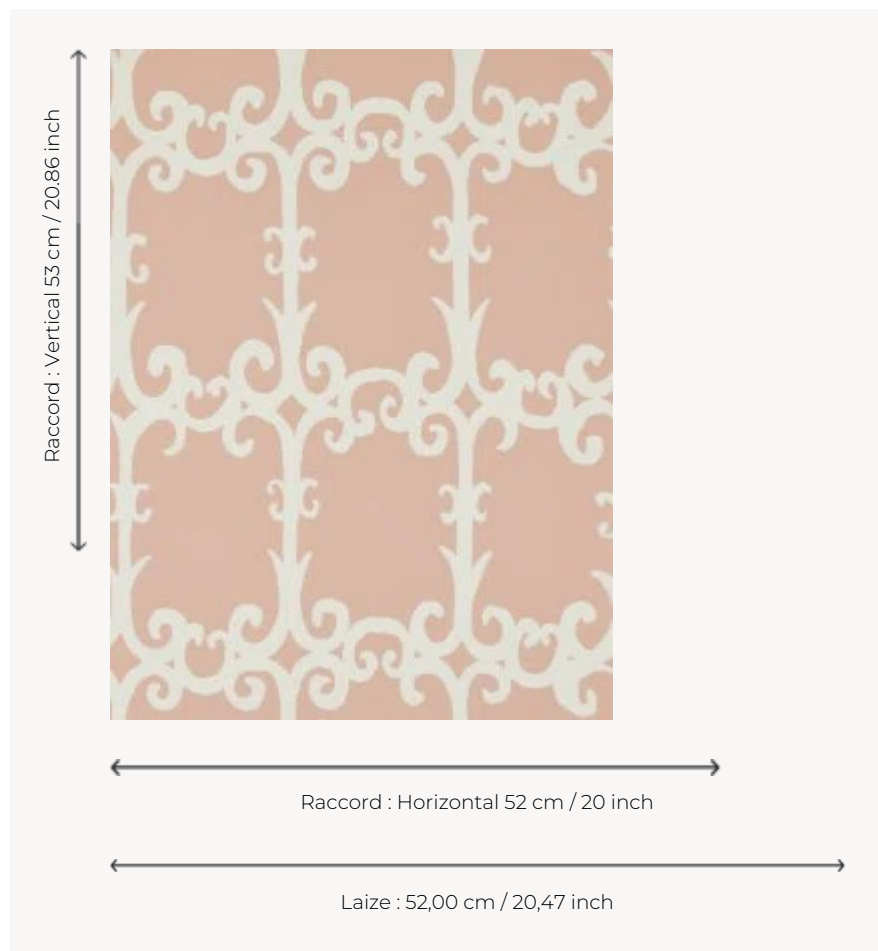

FP775002 UZES

Based on a 1940 gouache by Jean-Denis Malclès and backing of the drawing PAYS D'AIX, the arabesques of UZES sketch the wrought iron gates of a Provençale bastide. The traditional printing with a hand-painted effect recalls the artist's touch.

FP775002 - Peche

Pierre Frey

TYPE	Small width printed wallpapers
SALES UNIT	Available per roll of 10,05 mts
BACKING	NON WOVEN
COMPOSITION	-
WIDTH	52 cm / 20,47 inch
REPEAT	H: 52 cm - 20,00 inch V: 53 cm - 20,86 inch Half drop repeat
WEIGHT	175 gr / m ²
CARE	
TRIMMING	Trimmed
HANGING/REMOVING	Paste the wall Strippable
CERTIFICATIONS	EUROCLASS B-s1,d0 ASTM E84 Class A
NOTES	Traditional printing technique