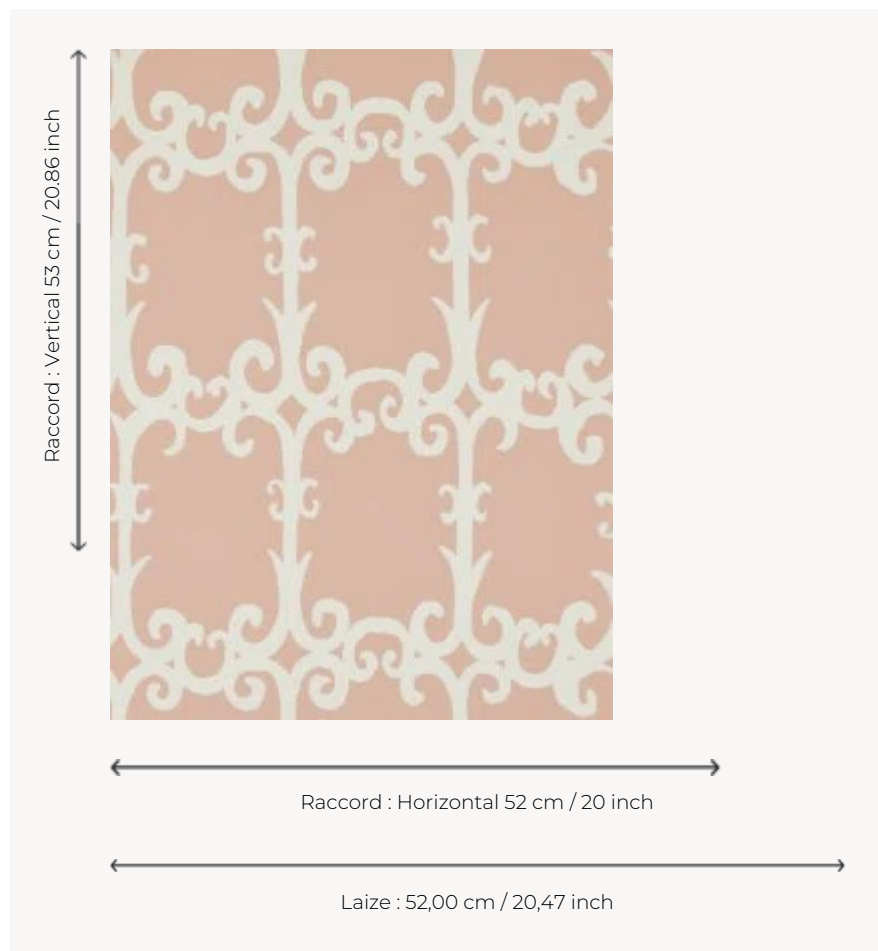

FP775002 UZES

Based on a 1940 gouache by Jean-Denis Malclès and backing of the drawing PAYS D'AIX, the arabesques of UZES sketch the wrought iron gates of a Provençale bastide. The traditional printing with a hand-painted effect recalls the artist's touch.

FP775002 - Peche

Pierre Frey

TYPE	Small width printed wallpapers
SALES UNIT	Available per roll of 10,05 mts
BACKING	NON WOVEN
COMPOSITION	-
WIDTH	52 cm / 20,47 inch
REPEAT	H: 52 cm - 20,00 inch V: 53 cm - 20,86 inch Half drop repeat
WEIGHT	175 gr / m ²
CARE	
TRIMMING	Trimmed
HANGING/REMOVING	Paste the wall Strippable
CERTIFICATIONS	EUROCLASS B-s1,d0 ASTM E84 Class A
NOTES	Traditional printing technique

4 Colors

FP775001
Or

FP775002
Pêche

FP775003
Ciel

FP775004
Charbon