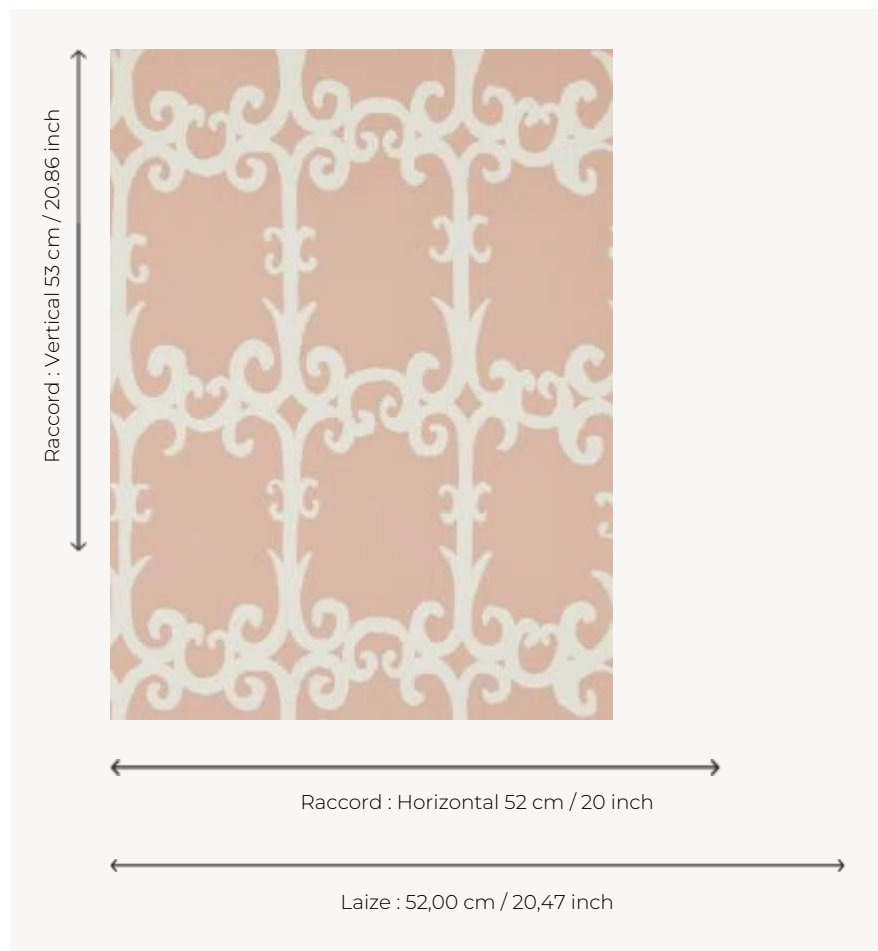

FP775002 UZES

Based on a 1940 gouache by Jean-Denis Malclès and backing of the drawing PAYS D'AIX, the arabesques of UZES sketch the wrought iron gates of a Provençale bastide. The traditional printing with a hand-painted effect recalls the artist's touch.

FP775002 - Peche

Pierre Frey

TYPE	Small width printed wallpapers
SALES UNIT	Available per roll of 10,05 mts
BACKING	NON WOVEN
COMPOSITION	-
WIDTH	52 cm / 20,47 inch
REPEAT	H: 52 cm - 20,00 inch V: 53 cm - 20,86 inch Half drop repeat
WEIGHT	175 gr / m ²
CARE	
TRIMMING	Trimmed
HANGING/REMOVING	Paste the wall Strippable
CERTIFICATIONS	EUROCLASS B-s1,d0 ASTM E84 Class A
NOTES	Traditional printing technique

4 Colors

FP775001
Or

FP775002
Pêche

FP775003
Ciel

FP775004
Charbon